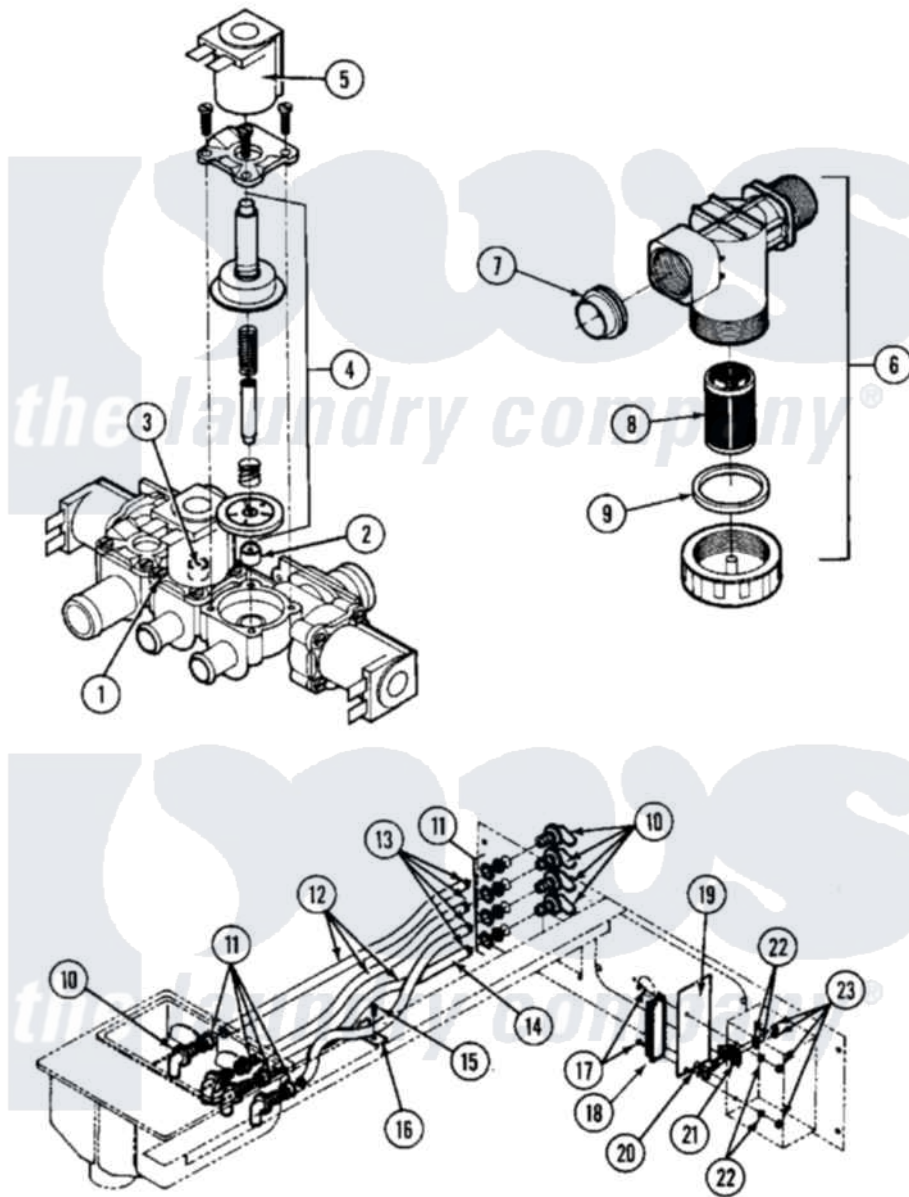

**Maytag MAF25MC4TW 04 - WATER VALVE/AUTO.DISPENSER
(MAF25MC4Tx)**

Maytag Residential Maytag MAF25MC4TW Washer Parts Parts Diagram 04 - WATER VALVE/AUTO.DISPENSER (MAF25MC4Tx)

[Click on the part number to view part](#)

Item	Original Part Number	Replaced By	Status	Part Description
001	24001226			Valve, Mixing
002	24001443		Not Available	RESTRICTOR, FLOW (2.8MM)
003	24001444		Not Available	RESTRICTOR, FLOW (4MM)
004	24001122			Kit, Valve Repair
"	24001231			Kit, Repair
005	24001232			Coil, Water Valve
006	24001549		Not Available	FILTER, MESH (11MM US THREAD)
007	24001448			Seal
008	24001447		Not Available	FILTER, MESH (25MM US THREAD)
"	24001449		Not Available	FILTER SCREEN RPLCMNT (11MM)
009	24001450		Not Available	GASKET CAP, FILTER HOUSING
010	24001451		Not Available	NOZZLE KIT

011	NLA		Not Available	NUT, PAL (13" X 1/2" PLTD)
012	24001631		Not Available	TUBING, NORPRENE (5/16"ID 21")
013	24001632		Not Available	CLAMP, HOSE (No.4)
014	NLA		Not Available	TUBING, NORPRENE (5/16"ID 26")
015	24001301	67006964		Screw, Glide
016	24001456			Bracket, Hose
017	24001414	4450038		Screw
018	24001412		Not Available	STRIP, TERMINAL
019	24001458		Not Available	DECAL, EXTERNAL SUPPLY
020	24001253			Fuse
021	24001554		Not Available	HOLDER, FUSE (DUAL)
022	24001415			Washer, S.s.
023	24001417	7103P070-60		Nut, Top Pilot
"	24001634		Not Available	SCREEN, VALVE
024	24001635			Seal, O Ring