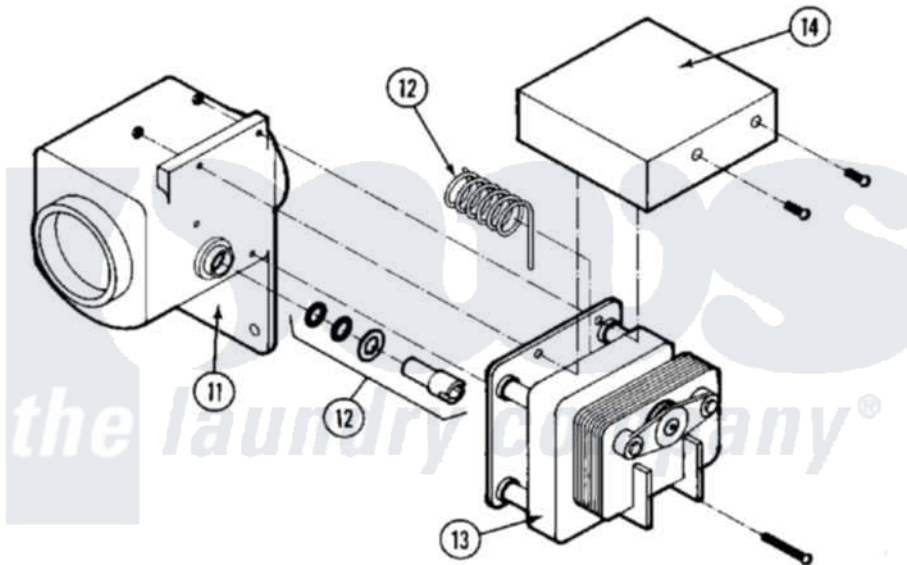

Maytag MAF25MC4TW 07 - MOTOR & DRAIN VALVE (MAF25MC4Tx)

Maytag Residential Maytag MAF25MC4TW Washer Parts Parts Diagram 07 - MOTOR & DRAIN VALVE (MAF25MC4Tx)
 Click on the part number to view part

Item	Original Part Number	Replaced By	Status	Part Description
001	24001081			Motor, CVE132
002	24001018			Bearing, 6204-2RS
003	24001647		Not Available	ROD, MOTOR SUPPORT
004	24001511			Washer, Hardened
005	24001512		Not Available	PIN, COTTER PLTD. (1/8X1 1/2)
006	24001021			Bushing, Motor
007	24001648		Not Available	KEY (MOTOR 3/16" X 1 1/2")
008	24001649			Pulley
009	24001650		Not Available	SPRING (BELT TENSION)
010	24001090			Bushing, Motor Pulley
011	24001570			Valve Body
012	24001528			Shaft, Drive And Seal Kit
013	24001530			Valve, Motor Drain
014	24001571		Not Available	COVER, DRAIN VALVE MOTOR