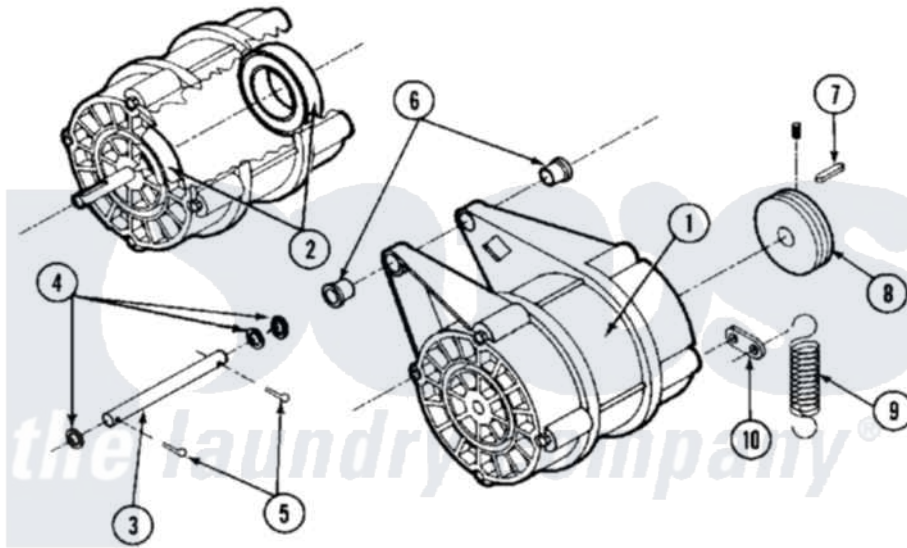

Maytag MAF25MC4TW 07 - MOTOR & DRAIN VALVE (MAF25MC4Tx)

Maytag Residential Maytag MAF25MC4TW Washer Parts Parts Diagram 07 - MOTOR & DRAIN VALVE (MAF25MC4Tx)
 Click on the part number to view part

Item	Original Part Number	Replaced By	Status	Part Description
001	24001081			Motor, CVE132
002	24001018			Bearing, 6204-2RS
003	24001647		Not Available	ROD, MOTOR SUPPORT
004	24001511			Washer, Hardened
005	24001512		Not Available	PIN, COTTER PLTD. (1/8X1 1/2)
006	24001021			Bushing, Motor
007	24001648		Not Available	KEY (MOTOR 3/16" X 1 1/2")
008	24001649			Pulley
009	24001650		Not Available	SPRING (BELT TENSION)
010	24001090			Bushing, Motor Pulley
011	24001570			Valve Body
012	24001528			Shaft, Drive And Seal Kit
013	24001530			Valve, Motor Drain
014	24001571		Not Available	COVER, DRAIN VALVE MOTOR