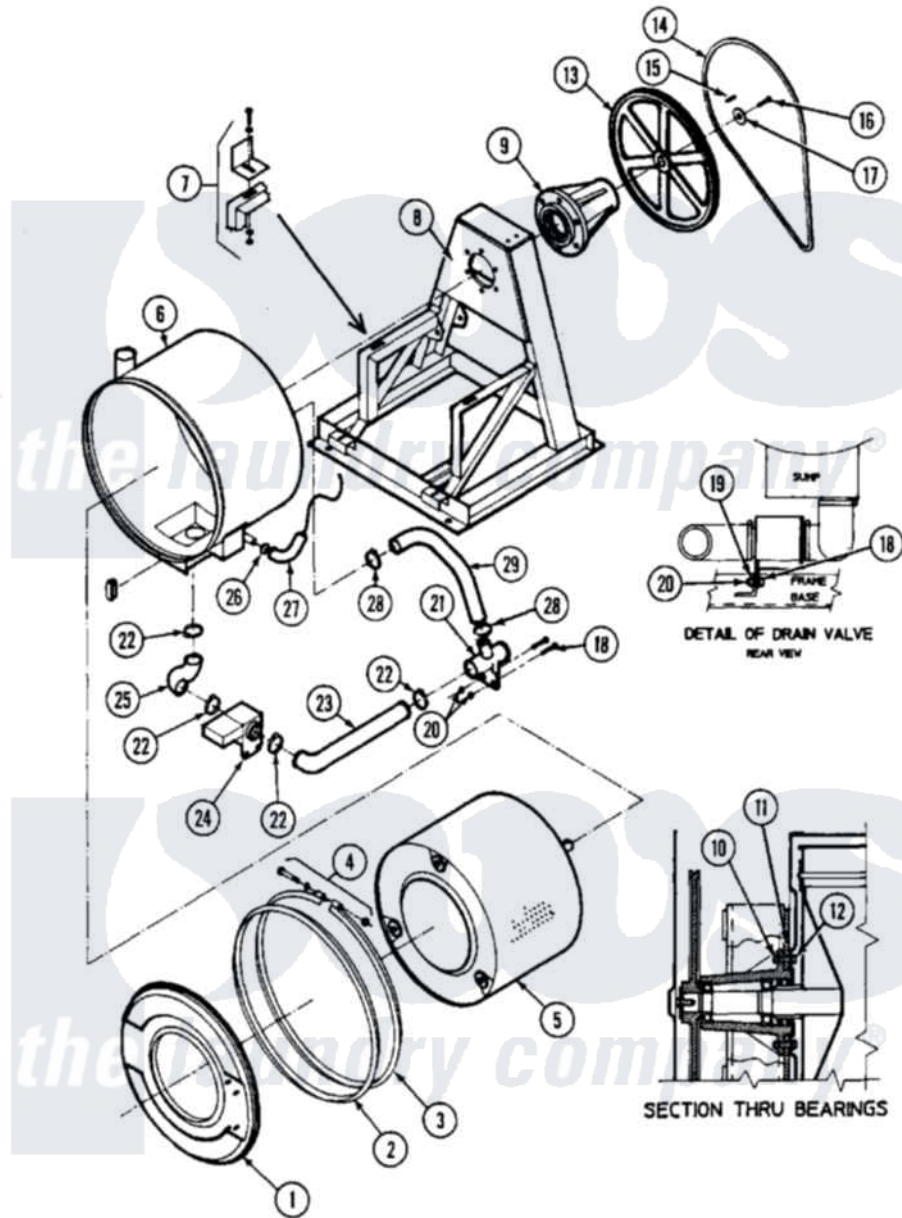

Maytag MAF25MC4TW 08 - FRAME & TUB ASSEMBLY (MAF25MC4Tx)

Maytag Residential Maytag MAF25MC4TW Washer Parts Parts Diagram 08 - FRAME & TUB ASSEMBLY (MAF25MC4Tx)

[Click on the part number to view part](#)

Item	Original Part Number	Replaced By	Status	Part Description
001	24001652		Not Available	SHELL ASSY. (FRT)
002	24001653	24001184		Gasket Kit
003	24001654		Not Available	SHELL BAND ASSY.
004	24001304			Washer, Flat
"	24001305			Nut, Fiberlock
"	24001656			Bolt
005	24001267		Not Available	BASKET (25-2 SPEED)
006	NLA		Not Available	KIT, SHIELD RETRO
007	24001492			Fastener Kit, Shell Band
"	24001516			Washer, Flat Pltd.
"	24001657			Bolt
"	24001658			Washer
008	24001370		Not Available	KIT ASSY., FRAME (2 SPEED)
009	24001259			Kit, Trunnion
010	24001563			Nut, Fiberlock

011	24001496		Washer, Flat S.s.
012	24001659		Bolt
013	24001396		Kit, Pulley
014	24001093		Belt, V
015	24001499	Not Available	KEY (3/8" X 1 1/4")
016	Y24001500		Screw, S.s.
017	24001501		Washer, Stainless Steel
018	24001502	8204624	Bolt
019	24001304		Washer, Flat
020	24001305		Nut, Fiberlock
021	24001826	Not Available	(B)CONNECTION, TEE-DRAIN
022	24001353	696392	Hose Clamp
023	24001660		Hose, Drain
024	24001116		Valve, Drain
025	24001565		Hose, Drain
026	24001438	285655	Clamp, Hose
027	24001661	Not Available	HOSE, AIR DOME
028	24001283	Not Available	CLAMP, HOSE (No.28)
029	24001662		Hose, Overflow