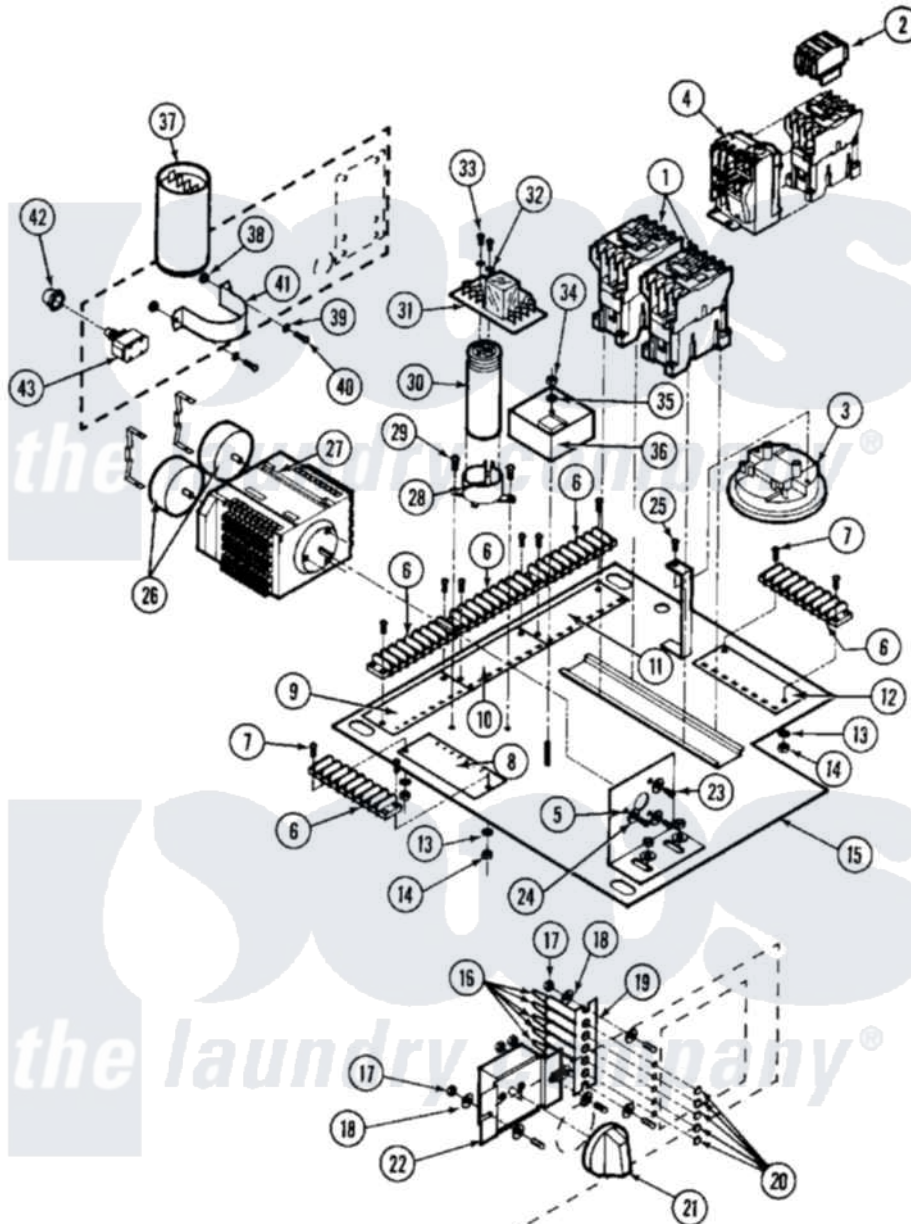

# Maytag MAF25MC4VL 01 - CONTROL MODULE (MAF25MC4Vx)

Maytag [Residential Maytag MAF25MC4VL Washer Parts](#) Parts Diagram 01 - CONTROL MODULE (MAF25MC4Vx)  
 Click on the part number to view part

Item	Original Part Number	Replaced By	Status	Part Description
001	24001105	<a href="#">24002051</a>		Contactor-
002	24001104		Not Available	CONTACTOR, AUX. ADDER
003	NLA		Not Available	SWITCH, TRI LEVEL---N
004	<a href="#">24001233</a>			Protector, Overload
005	W10124350		Not Available	PART NUMBER NOT AVAILABLE
006	24001412		Not Available	STRIP, TERMINAL
007	24001414	<a href="#">4450038</a>		Screw
008	NLA		Not Available	DECAL,INSUL. TERM STRIP (1-8)
009	NLA		Not Available	DECAL,INSUL. TERM STRIP (9-16)
010	NLA		Not Available	DECAL,INSUL. TERM STRIP (17-24)
011	NLA		Not Available	DECAL,INSUL. TERM STRIP (25-32)
012	24001030		Not Available	DECAL,INSUL. TERM STIRP (33-40)
013	<a href="#">24001415</a>			Washer, S.s.