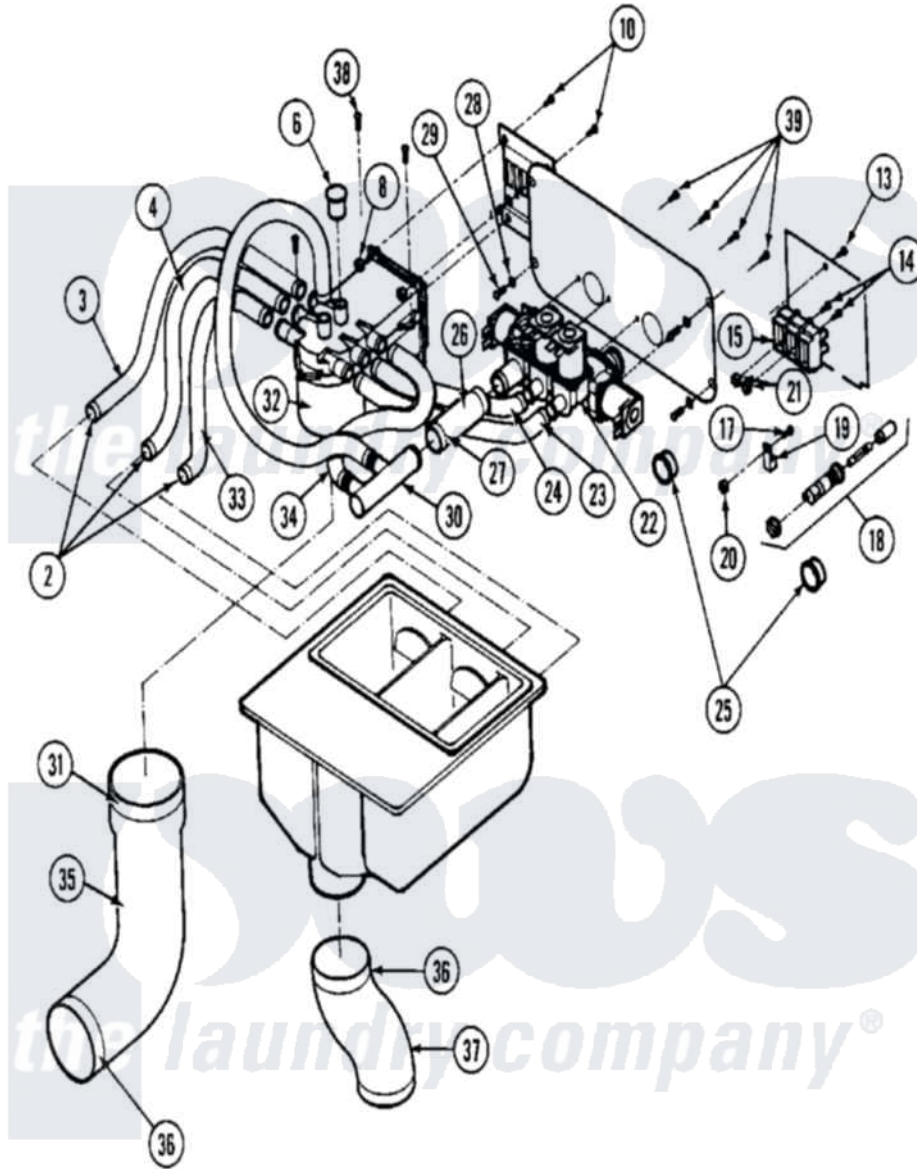

Maytag MAF25MC4VL 03 - DISPENSER ASSEMBLY (MAF25MC4Vx)

Maytag Residential Maytag MAF25MC4VL Washer Parts Parts Diagram 03 - DISPENSER ASSEMBLY (MAF25MC4Vx)
 Click on the part number to view part

Item	Original Part Number	Replaced By	Status	Part Description
001	24001627		Not Available	DISPENSER, SUPPLY (COIN)
002	24001423	489503		Clamp
003	24001405			(ORDER BY FOOT)
"	NLA		Not Available	HOSE (1/2" ID)
004	24001405			(ORDER BY FOOT)
"	NLA		Not Available	HOSE (1/2" ID)
005	24001405			(ORDER BY FOOT)
"	NLA		Not Available	HOSE (1/2" ID)
006	24001424		Not Available	CAP, PLUG (YELLOW)
007	24001031			Breaker, Vac.
008	24001425			Nut, Fiberlock, Pltd
009	24001426			Cover, Vacuum Breaker
010	24001414	4450038		Screw
011	24001428		Not Available	MOUNTING PLATE, MIXING VALVE
012	24001429		Not Available	COVER, JUNCTION BOX
013	24001301	67006964		Screw, Glide

014	24001430		Screw, S.s
015	24001628	Not Available	BLOCK, INPUT POWER (4 WIRE)
"	24001629	Not Available	BLOCK, INPUT POWER (3 WIRE)
016	24001225		Fuse, Control
017	24001432	W10068250	Screw
018	24001433		Holder, Fuse
019	24001434	Not Available	CONNECTOR, GROUND
020	24001342	74005230	Nut, Lock
021	24001425		Nut, Fiberlock, Pltd
022	24001226		Valve, Mixing
023	24001405		(ORDER BY FOOT)
"	NLA	Not Available	HOSE (1/2' ID)
024	24001405		(ORDER BY FOOT)
"	NLA	Not Available	HOSE (1/2' ID)
025	24001436	8008P014-60	Grommet, Nylon
026	NLA	Not Available	HOSE (3/4 ID 2 1/2'')
027	24001438	285655	Clamp, Hose
028	24001439		Washer, Splitlock
029	24001440		Screw
030	24001441	Not Available	CONNECTOR, MANIFOLD (FILL)
031	24001282	Not Available	CLAMP, HOSE (No.48)
032	24001032		Breaker, Vac.
033	NLA	Not Available	HOSE (1/2' ID)
034	24001405		(ORDER BY FOOT)
"	NLA	Not Available	HOSE (1/2' ID)
035	24001195		Hose Kit, Vacuum Brk
036	24001353	696392	Hose Clamp
037	24001198		Hose Kit, Soap Dispenser
038	24001630	489069	Xxscrew, 10-12 X 1/2
039	24001357		Screw, Stainless Steel