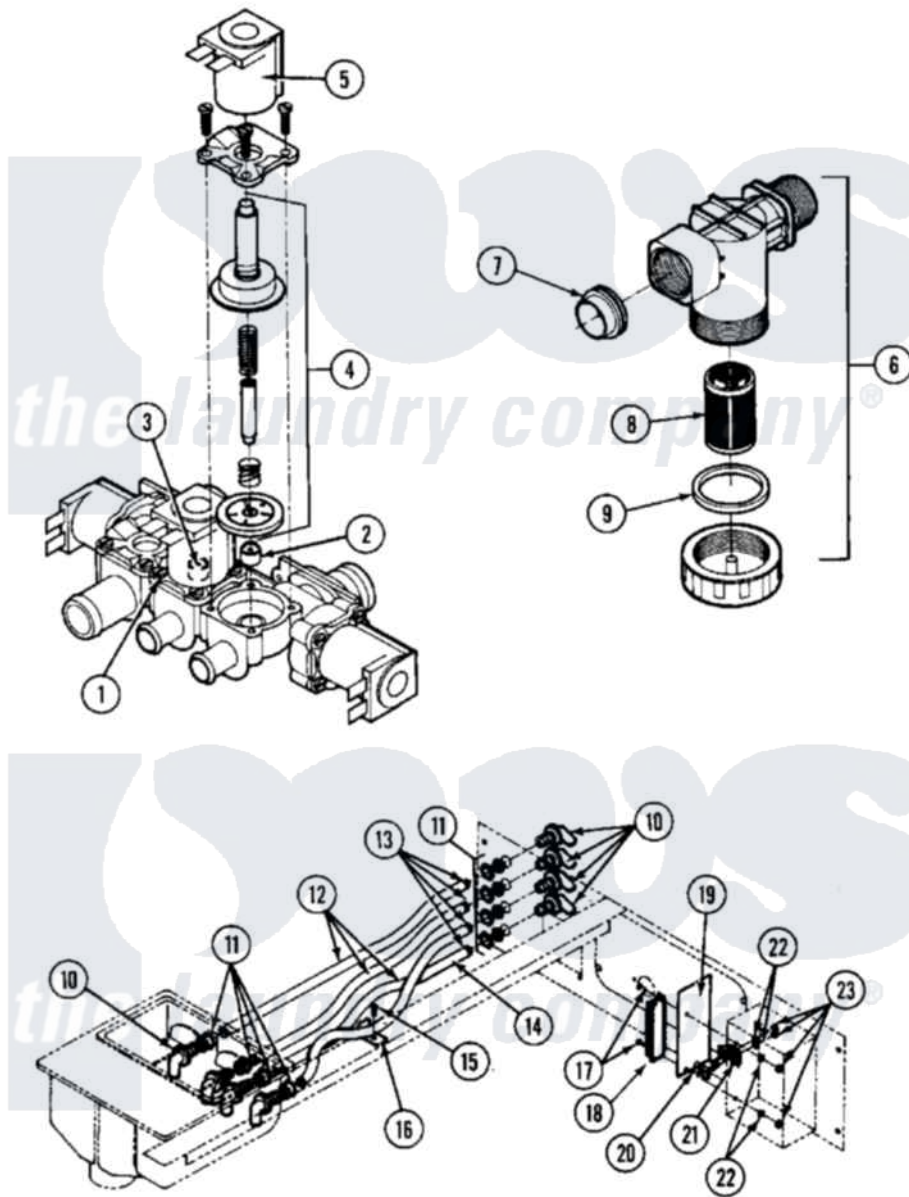

**Maytag MAF25MC4VL 04 - WATER VALVE/AUTO.DISPENSER
(MAF25MC4Vx)**

Maytag Residential Maytag MAF25MC4VL Washer Parts Parts Diagram 04 - WATER VALVE/AUTO.DISPENSER (MAF25MC4Vx)

[Click on the part number to view part](#)

Item	Original Part Number	Replaced By	Status	Part Description
001	24001226			Valve, Mixing
002	24001443		Not Available	RESTRICTOR, FLOW (2.8MM)
003	24001444		Not Available	RESTRICTOR, FLOW (4MM)
004	24001122			Kit, Valve Repair
"	24001231			Kit, Repair
005	24001232			Coil, Water Valve
006	24001549		Not Available	FILTER, MESH (11MM US THREAD)
007	24001448			Seal
008	24001447		Not Available	FILTER, MESH (25MM US THREAD)
"	24001449		Not Available	FILTER SCREEN RPLCMNT (11MM)
009	24001450		Not Available	GASKET CAP, FILTER HOUSING
010	24001451		Not Available	NOZZLE KIT

011	NLA		Not Available	NUT, PAL (13" X 1/2" PLTD)
012	24001631		Not Available	TUBING, NORPRENE (5/16"ID 21")
013	24001632		Not Available	CLAMP, HOSE (No.4)
014	NLA		Not Available	TUBING, NORPRENE (5/16"ID 26")
015	24001301	67006964		Screw, Glide
016	24001456			Bracket, Hose
017	24001414	4450038		Screw
018	24001412		Not Available	STRIP, TERMINAL
019	24001458		Not Available	DECAL, EXTERNAL SUPPLY
020	24001253			Fuse
021	24001554		Not Available	HOLDER, FUSE (DUAL)
022	24001415			Washer, S.s.
023	24001417	7103P070-60		Nut, Top Pilot
"	24001634		Not Available	SCREEN, VALVE
024	24001635			Seal, O Ring