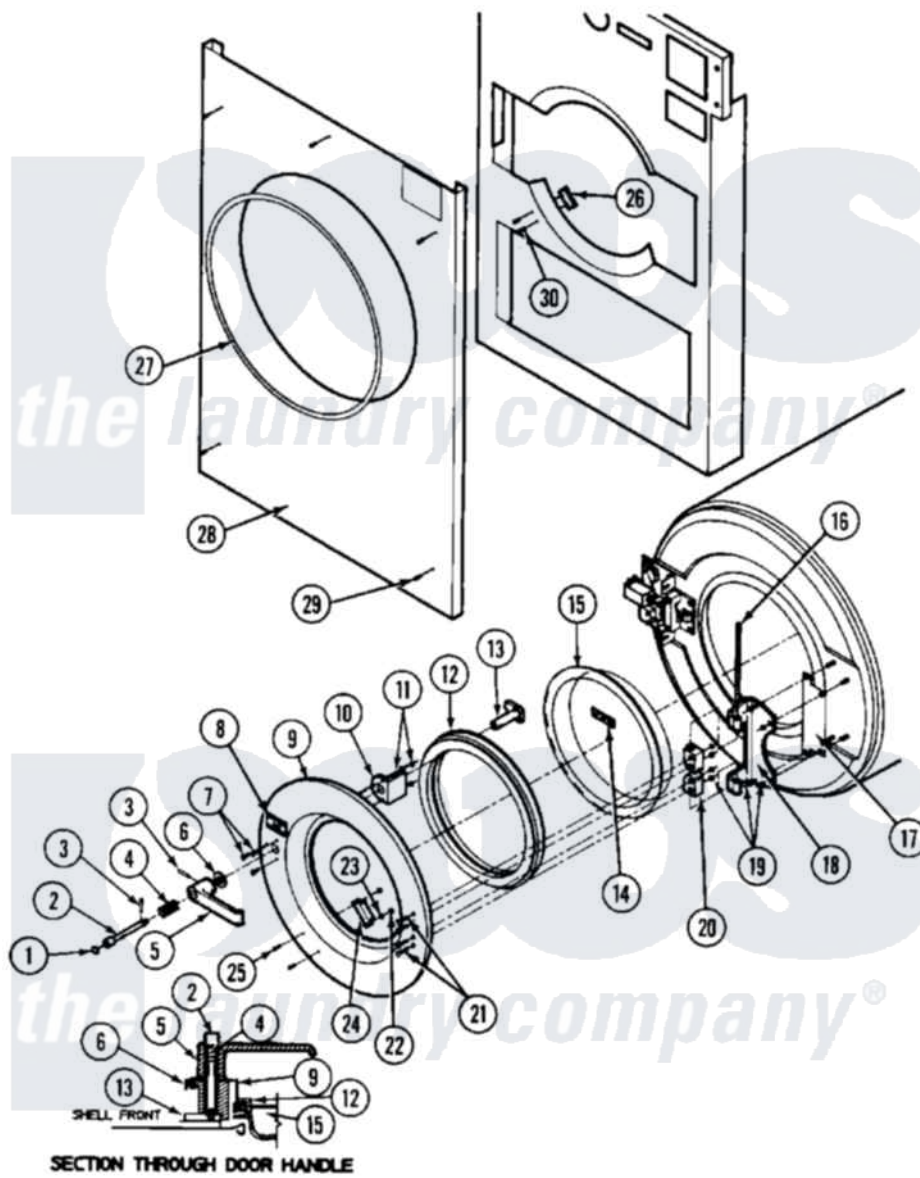

Maytag MAF25MC4VL 05 - DOOR & RELATED ASSEMBLY (MAF25MC4Vx)

Maytag [Residential Maytag MAF25MC4VL Washer Parts](#) Parts Diagram 05 - DOOR & RELATED ASSEMBLY (MAF25MC4Vx)

[Click on the part number to view part](#)

Item	Original Part Number	Replaced By	Status	Part Description
001	24001407		Not Available	DECAL, RED DOT
002	24001103			Rod, Push Button
003	24001721			Pin, Spring
004	24001338			Spring, Door Lock
005	24001336			Handle, Door
006	24001339			Washer, Nylon
007	24001341	3400814		Screw
008	24001462		Not Available	DECAL, PUSH BUTTON RED
009	24001636	24001638		Door Assembly
"	24001638			Door Assembly
010	24001340		Not Available	SPACER, DOOR HANDLE
011	24001342	74005230		Nut, Lock
012	24001075			Gasket, Door
013	24001343			Arm, Latch
014	24001465		Not Available	DECAL, ROTATION SPIN (CCW)

015	24001098		Not Available	GLASS, DOOR
016	W10124350		Not Available	PART NUMBER NOT AVAILABLE
017	24001466			Shim, Hinge
018	24001333			Hinge, Door
019	24001305			Nut, Fiberlock
020	24001334			Mount, Door
021	24001467			Screw, S.s.
022	24001417	7103P070-60		Nut, Top Pilot
023	24001415			Washer, S.s.
024	24001470		Not Available	MAGNET
025	24001414	4450038		Screw
026	24001472			Switch, Magnet Position
027	24001185			Gasket Kit
028	24001135		Not Available	(INCLUDES TRIM & SCREWS)
"	24001136		Not Available	PANEL KIT, FRONT COIN (ALM) (INCLUDES TRIM & SCREWS)
"	24001137		Not Available	PANEL KIT, FRONT COIN (STNLSS) (INCLUDES TRIM & SCREWS)
"	NLA		Not Available	PANEL KIT, FRONT COIN (WHT)
029	24001474	3400086		Screw, 10-32 X 3/8
030	24001475		Not Available	RIVET, POP S.S. (1/8 X 1/4)