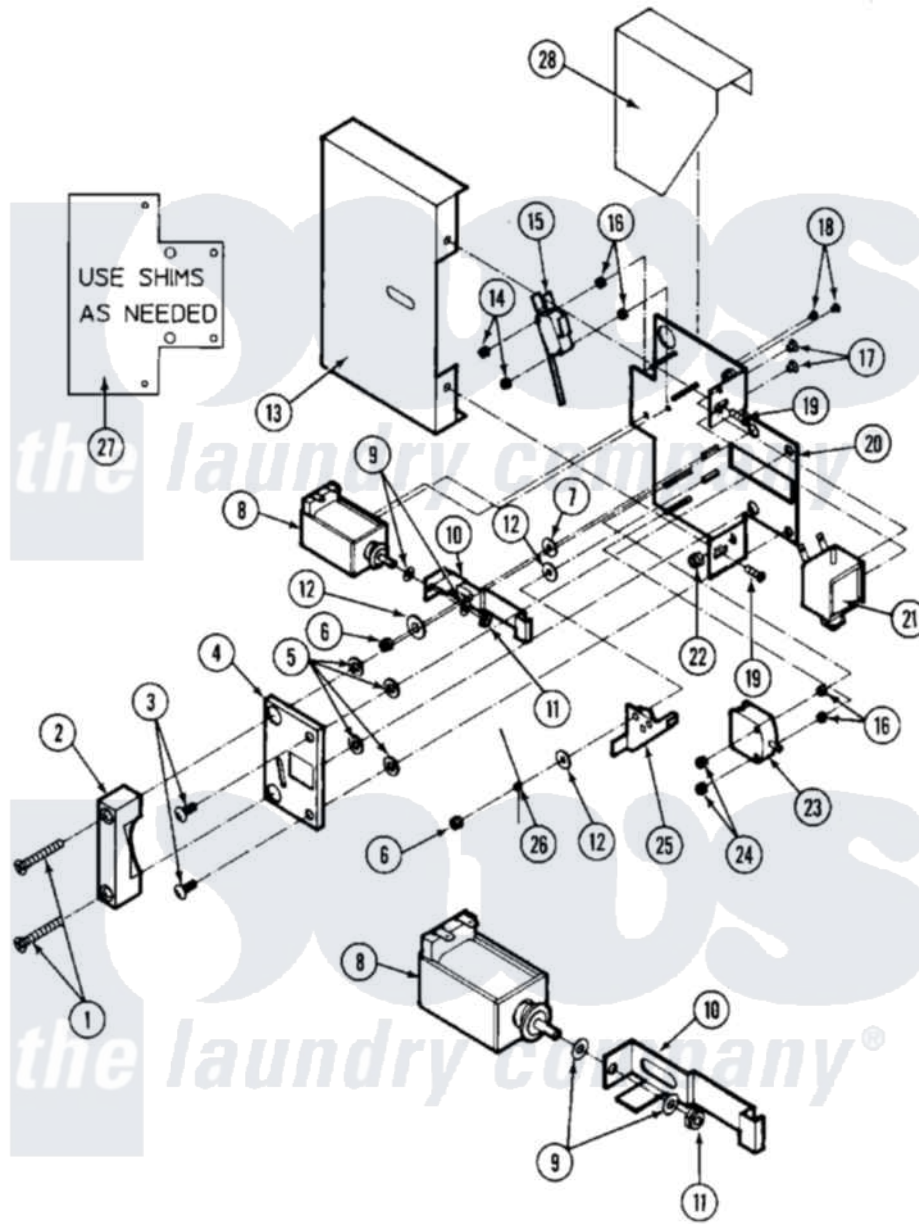

# Maytag MAF25MC4VL 06 - DOOR LOCK (MAF25MC4Vx)

Maytag Residential Maytag MAF25MC4VL Washer Parts Parts Diagram 06 - DOOR LOCK (MAF25MC4Vx)  
 Click on the part number to view part

Item	Original Part Number	Replaced By	Status	Part Description
001	<a href="#">24001640</a>			Door Lock Complete
"	<a href="#">24001642</a>			Screw, S.s.
002	24001483		Not Available	CATCH, DOOR LOCK
003	<a href="#">24001323</a>			Screw
004	24001484		Not Available	COVER, DOOR LOCK PLATE
005	<a href="#">24001295</a>			Lockwasher, S.s.
006	24001342	<a href="#">74005230</a>		Nut, Lock
007	<a href="#">24001485</a>			Washer, Shoulder
008	<a href="#">24001101</a>			Solenoid, Door Rel
009	<a href="#">24001358</a>			Washer, Flat
010	<a href="#">24001250</a>			Button, Push
011	24001481	<a href="#">Y707702</a>		Locknut
012	<a href="#">24001480</a>			Washer, Teflon
013	24001487		Not Available	COVER, DOOR LOCK ASSY.
014	<a href="#">24001476</a>			Nut, Fiberlock
015	<a href="#">24001229</a>			Switch, Door Lock

016	24001477		Not Available	SPACER, NYLON (No.6)
017	<a href="#">24001479</a>			Screw, S.s.
018	<a href="#">24001643</a>			Screw, S.s.
019	24001301	<a href="#">67006964</a>		Screw, Glide
020	NLA		Not Available	PLATE, DOOR LOCK
021	<a href="#">24001102</a>			Solenoid, Door Lck
022	<a href="#">24001305</a>			Nut, Fiberlock
023	<a href="#">24001255</a>			Switch, Door Handle
"	24001257	<a href="#">24001255</a>		Switch, Door Handle
024	<a href="#">24001425</a>			Nut, Fiberlock, Pltd
025	<a href="#">24001230</a>			Lever, Door Lock
026	<a href="#">24001293</a>			Spring, Torsion
027	<a href="#">24001559</a>			Shim, Door Lock
028	24001488		Not Available	SHIELD, SPLASH (DOOR LOCK)