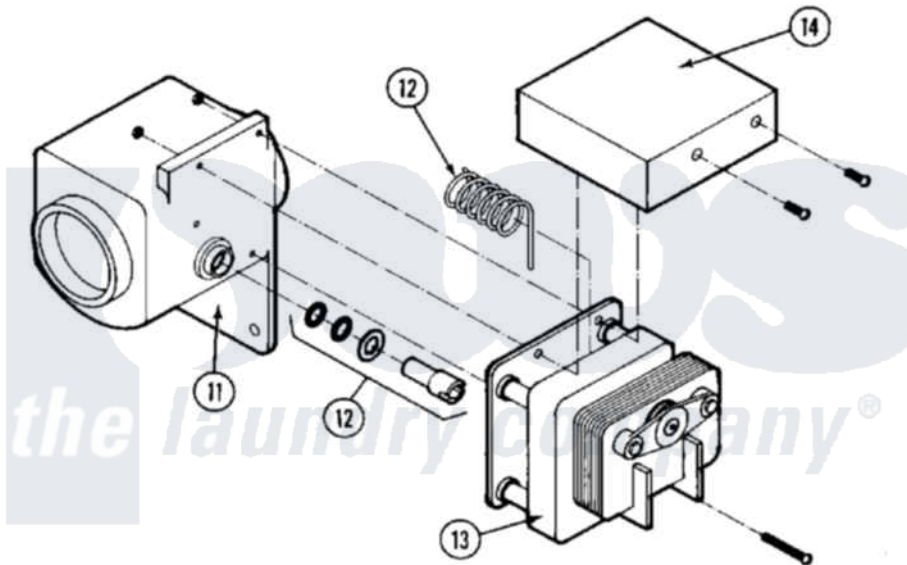

Maytag MAF25MC4VL 07 - MOTOR & DRAIN VALVE (MAF25MC4Vx)

Maytag Residential Maytag MAF25MC4VL Washer Parts Parts Diagram 07 - MOTOR & DRAIN VALVE (MAF25MC4Vx)
 Click on the part number to view part

Item	Original Part Number	Replaced By	Status	Part Description
001	24001646			Motor
002	24001018			Bearing, 6204-2RS
003	24001647		Not Available	ROD, MOTOR SUPPORT
004	24001511			Washer, Hardened
005	24001512		Not Available	PIN, COTTER PLTD. (1/8X1 1/2)
006	24001021			Bushing, Motor
007	24001648		Not Available	KEY (MOTOR 3/16" X 1 1/2")
008	24001086			Pulley, Motor
009	24001650		Not Available	SPRING (BELT TENSION)
010	24001090			Bushing, Motor Pulley
011	24001570			Valve Body
012	24001528			Shaft, Drive And Seal Kit
013	24001530			Valve, Motor Drain
014	24001571		Not Available	COVER, DRAIN VALVE MOTOR