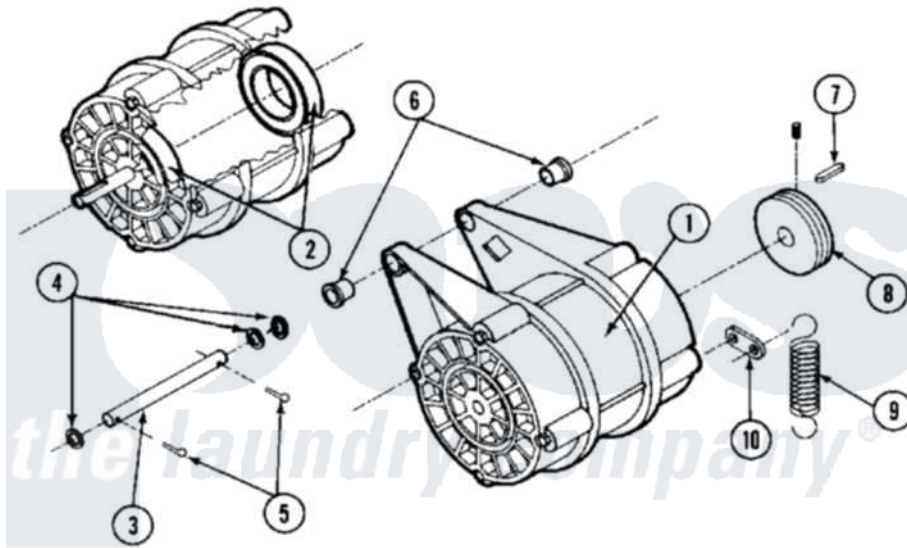

Maytag MAF25MC4VL 07 - MOTOR & DRAIN VALVE (MAF25MC4Vx)

Maytag Residential Maytag MAF25MC4VL Washer Parts Parts Diagram 07 - MOTOR & DRAIN VALVE (MAF25MC4Vx)
 Click on the part number to view part

Item	Original Part Number	Replaced By	Status	Part Description
001	24001646			Motor
002	24001018			Bearing, 6204-2RS
003	24001647		Not Available	ROD, MOTOR SUPPORT
004	24001511			Washer, Hardened
005	24001512		Not Available	PIN, COTTER PLTD. (1/8X1 1/2)
006	24001021			Bushing, Motor
007	24001648		Not Available	KEY (MOTOR 3/16" X 1 1/2")
008	24001086			Pulley, Motor
009	24001650		Not Available	SPRING (BELT TENSION)
010	24001090			Bushing, Motor Pulley
011	24001570			Valve Body
012	24001528			Shaft, Drive And Seal Kit
013	24001530			Valve, Motor Drain
014	24001571		Not Available	COVER, DRAIN VALVE MOTOR