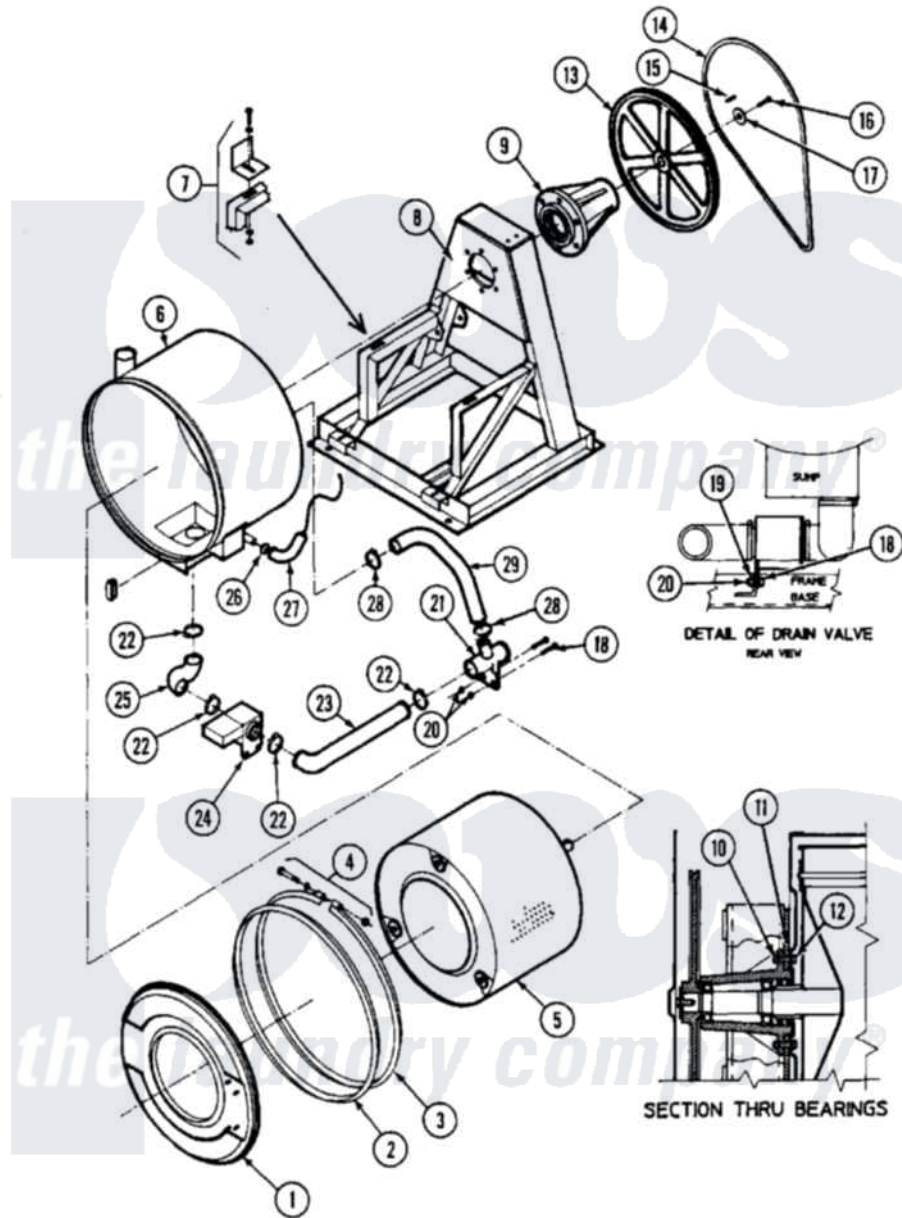

Maytag MAF25MC4VL 08 - FRAME & TUB ASSEMBLY (MAF25MC4Vx)

Maytag Residential Maytag MAF25MC4VL Washer Parts Parts Diagram 08 - FRAME & TUB ASSEMBLY (MAF25MC4Vx)

Click on the part number to view part

Item	Original Part Number	Replaced By	Status	Part Description
001	24001652		Not Available	SHELL ASSY. (FRT)
002	24001653	24001184		Gasket Kit
003	24001654		Not Available	SHELL BAND ASSY.
004	24001304			Washer, Flat
"	24001305			Nut, Fiberlock
"	24001656			Bolt
005	24001267		Not Available	BASKET (25-2 SPEED)
006	NLA		Not Available	KIT, SHIELD RETRO
007	24001492			Fastener Kit, Shell Band
"	24001516			Washer, Flat Pltd.
"	24001657			Bolt
"	24001658			Washer
008	24001370		Not Available	KIT ASSY., FRAME (2 SPEED)
009	24001259			Kit, Trunnion
010	24001563			Nut, Fiberlock

011	24001496		Washer, Flat S.s.
012	24001659		Bolt
013	24001396		Kit, Pulley
014	24001093		Belt, V
015	24001499	Not Available	KEY (3/8" X 1 1/4")
016	Y24001500		Screw, S.s.
017	24001501		Washer, Stainless Steel
018	24001502	8204624	Bolt
019	24001304		Washer, Flat
020	24001305		Nut, Fiberlock
021	24001826	Not Available	(B)CONNECTION, TEE-DRAIN
022	24001353	696392	Hose Clamp
023	24001660		Hose, Drain
024	24001116		Valve, Drain
025	24001565		Hose, Drain
026	24001438	285655	Clamp, Hose
027	24001661	Not Available	HOSE, AIR DOME
028	24001283	Not Available	CLAMP, HOSE (No.28)
029	24001662		Hose, Overflow