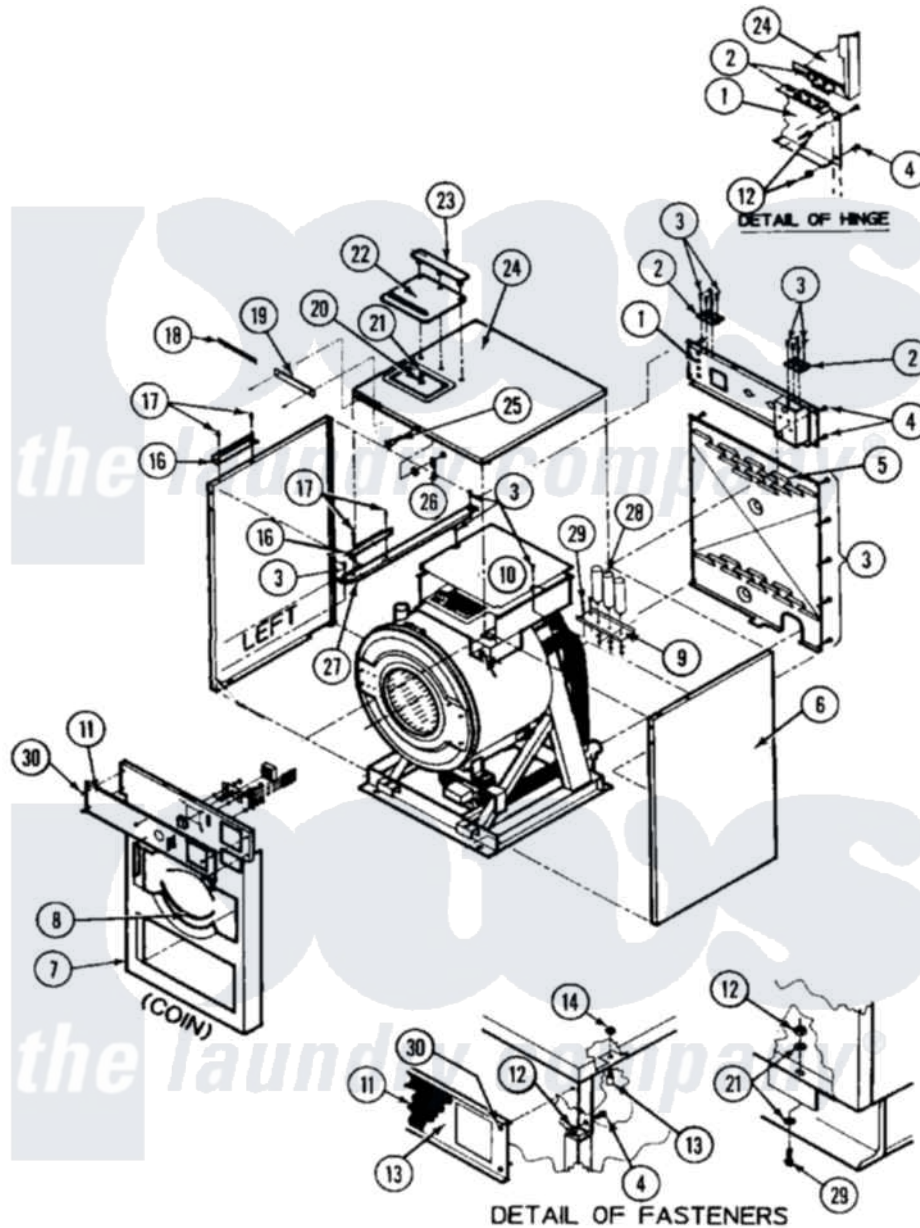

Maytag MAF25MC4VL 09 - CABINET (MAF25MC4Vx)

Maytag Residential Maytag MAF25MC4VL Washer Parts Parts Diagram 09 - CABINET (MAF25MC4Vx)
 Click on the part number to view part

Item	Original Part Number	Replaced By	Status	Part Description
000	NPN			Obtain Drain Hose Locally
001	24001663		Not Available	PANEL (VALVE)
002	24001183			Hinge Kit
003	24001401		Not Available	KIT, PANEL (REAR)
004	24001323			Screw
005	24001401		Not Available	KIT, PANEL (REAR)
006	24001664		Not Available	PANEL, SIDE (RT/REV)
007	24001665		Not Available	PANEL, INNER (FRT MC, MN)
008	24001550	24001532		Trim- Pane
009	24001674		Not Available	BRACKET, CAPACITOR
010	24001545		Not Available	COVER, ELECTRICAL MODULE
011	24001058			Panel, Control
"	24002036			Decal, Control Panel
012	24001305			Nut, Fiberlock
013	24001546		Not Available	STUD, S.S. (6/32" X 1/4")
014	24001425			Nut, Fiberlock, Pltd

015	24001664		Not Available	PANEL, SIDE (RT/REV)
016	24001539		Not Available	BRACKET, SOAP DISPENSER
017	24001540		Not Available	RIVET, BLIND S.S. (1/8 X 5/16)
018	24002036			Decal, Control Panel
019	24001671		Not Available	NAMEPLATE
020	24001510	W1013975Z		Nut
021	24001312			Washer, Flat
022	24001219		Not Available	COVER, SOAP DISPENSER
023	24001542			Clamp, Soap Dispenser
024	NLA		Not Available	COVER, TOP
025	24001220			Lock, Top Cover
026	24001221			Latch, Top Cover
027	24001673		Not Available	BRACE, TOP
028	24001239			Capacitor
"	24001240			Capacitor
"	24001241			Capacitor W/Res.
029	24001303			Screw
030	24001212	212277		Screw, No.8 X 1/2 Inch