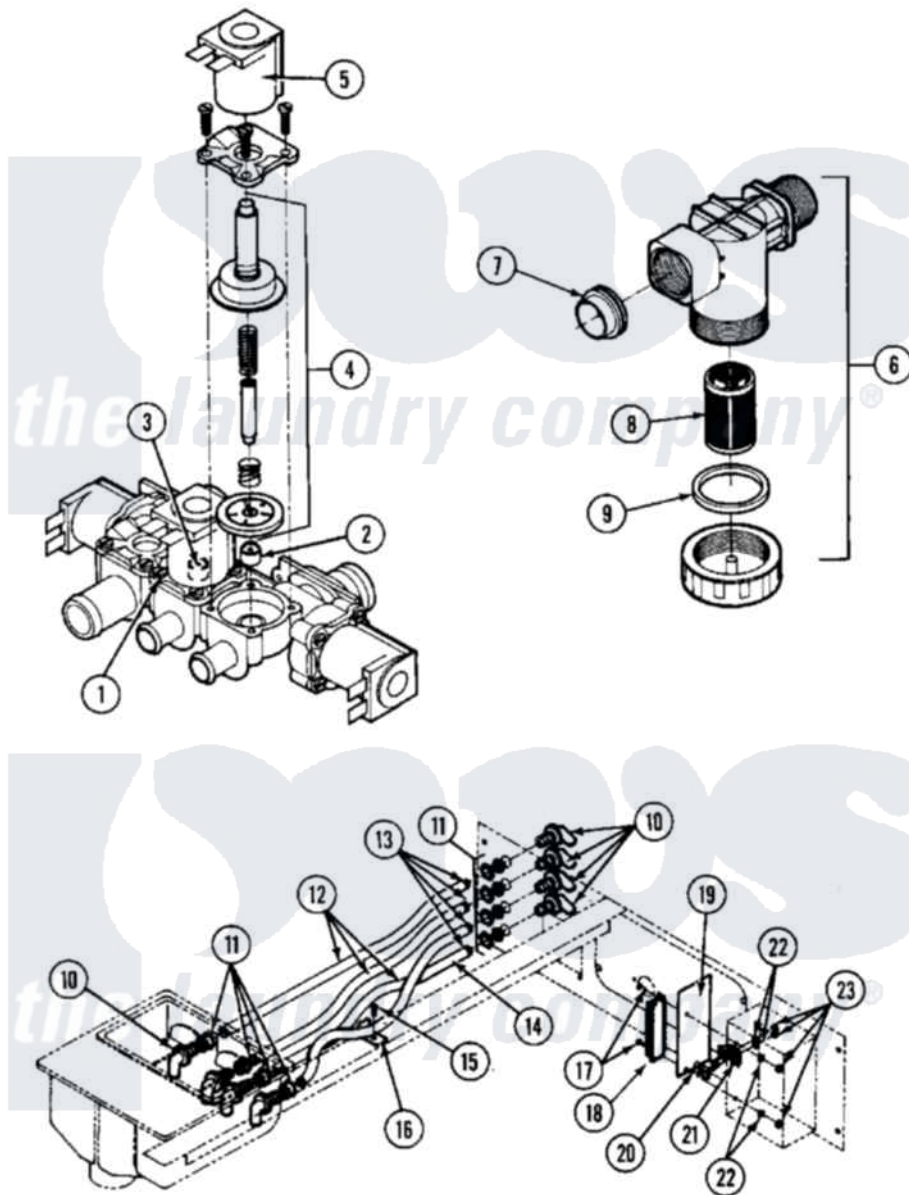

**Maytag MAF25MC4VS 04 - WATER VALVE/AUTO.DISPENSER
(MAF25MC4Vx)**

Maytag [Residential Maytag MAF25MC4VS Washer Parts](#) Parts Diagram 04 - WATER VALVE/AUTO.DISPENSER (MAF25MC4Vx)

[Click on the part number to view part](#)

Item	Original Part Number	Replaced By	Status	Part Description
001	24001226			Valve, Mixing
002	24001443		Not Available	RESTRICTOR, FLOW (2.8MM)
003	24001444		Not Available	RESTRICTOR, FLOW (4MM)
004	24001122			Kit, Valve Repair
"	24001231			Kit, Repair
005	24001232			Coil, Water Valve
006	24001549		Not Available	FILTER, MESH (11MM US THREAD)
007	24001448			Seal
008	24001447		Not Available	FILTER, MESH (25MM US THREAD)
"	24001449		Not Available	FILTER SCREEN RPLCMNT (11MM)
009	24001450		Not Available	GASKET CAP, FILTER HOUSING
010	24001451		Not Available	NOZZLE KIT

011	NLA		Not Available	NUT, PAL (13" X 1/2" PLTD)
012	24001631		Not Available	TUBING, NORPRENE (5/16"ID 21")
013	24001632		Not Available	CLAMP, HOSE (No.4)
014	NLA		Not Available	TUBING, NORPRENE (5/16"ID 26")
015	24001301	67006964		Screw, Glide
016	24001456			Bracket, Hose
017	24001414	4450038		Screw
018	24001412		Not Available	STRIP, TERMINAL
019	24001458		Not Available	DECAL, EXTERNAL SUPPLY
020	24001253			Fuse
021	24001554		Not Available	HOLDER, FUSE (DUAL)
022	24001415			Washer, S.s.
023	24001417	7103P070-60		Nut, Top Pilot
"	24001634		Not Available	SCREEN, VALVE
024	24001635			Seal, O Ring