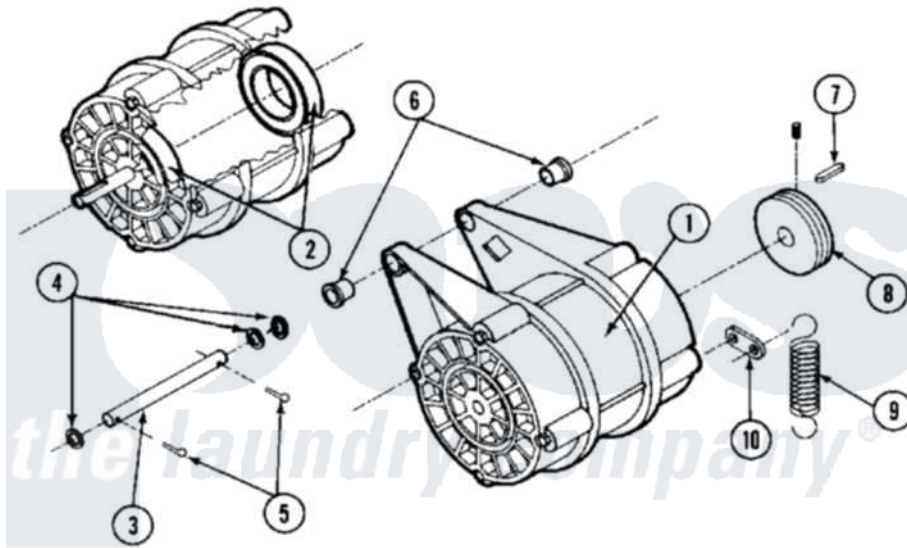

Maytag MAF25MC4VS 07 - MOTOR & DRAIN VALVE (MAF25MC4Vx)

Maytag Residential Maytag MAF25MC4VS Washer Parts Parts Diagram 07 - MOTOR & DRAIN VALVE (MAF25MC4Vx)
 Click on the part number to view part

Item	Original Part Number	Replaced By	Status	Part Description
001	24001646			Motor
002	24001018			Bearing, 6204-2RS
003	24001647		Not Available	ROD, MOTOR SUPPORT
004	24001511			Washer, Hardened
005	24001512		Not Available	PIN, COTTER PLTD. (1/8X1 1/2)
006	24001021			Bushing, Motor
007	24001648		Not Available	KEY (MOTOR 3/16" X 1 1/2")
008	24001086			Pulley, Motor
009	24001650		Not Available	SPRING (BELT TENSION)
010	24001090			Bushing, Motor Pulley
011	24001570			Valve Body
012	24001528			Shaft, Drive And Seal Kit
013	24001530			Valve, Motor Drain
014	24001571		Not Available	COVER, DRAIN VALVE MOTOR