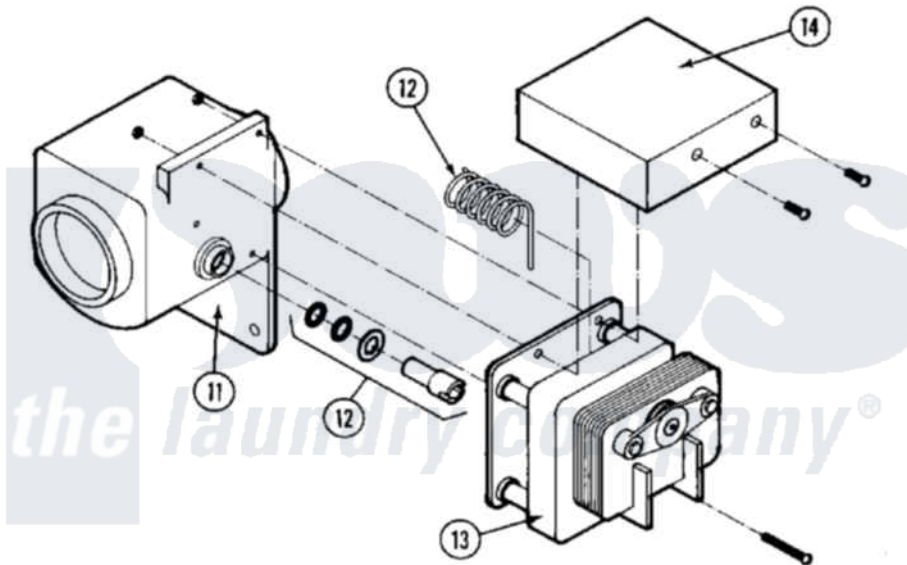

Maytag MAF25MC4VS 07 - MOTOR & DRAIN VALVE (MAF25MC4Vx)

Maytag Residential Maytag MAF25MC4VS Washer Parts Parts Diagram 07 - MOTOR & DRAIN VALVE (MAF25MC4Vx)
 Click on the part number to view part

Item	Original Part Number	Replaced By	Status	Part Description
001	24001646			Motor
002	24001018			Bearing, 6204-2RS
003	24001647		Not Available	ROD, MOTOR SUPPORT
004	24001511			Washer, Hardened
005	24001512		Not Available	PIN, COTTER PLTD. (1/8X1 1/2)
006	24001021			Bushing, Motor
007	24001648		Not Available	KEY (MOTOR 3/16" X 1 1/2")
008	24001086			Pulley, Motor
009	24001650		Not Available	SPRING (BELT TENSION)
010	24001090			Bushing, Motor Pulley
011	24001570			Valve Body
012	24001528			Shaft, Drive And Seal Kit
013	24001530			Valve, Motor Drain
014	24001571		Not Available	COVER, DRAIN VALVE MOTOR