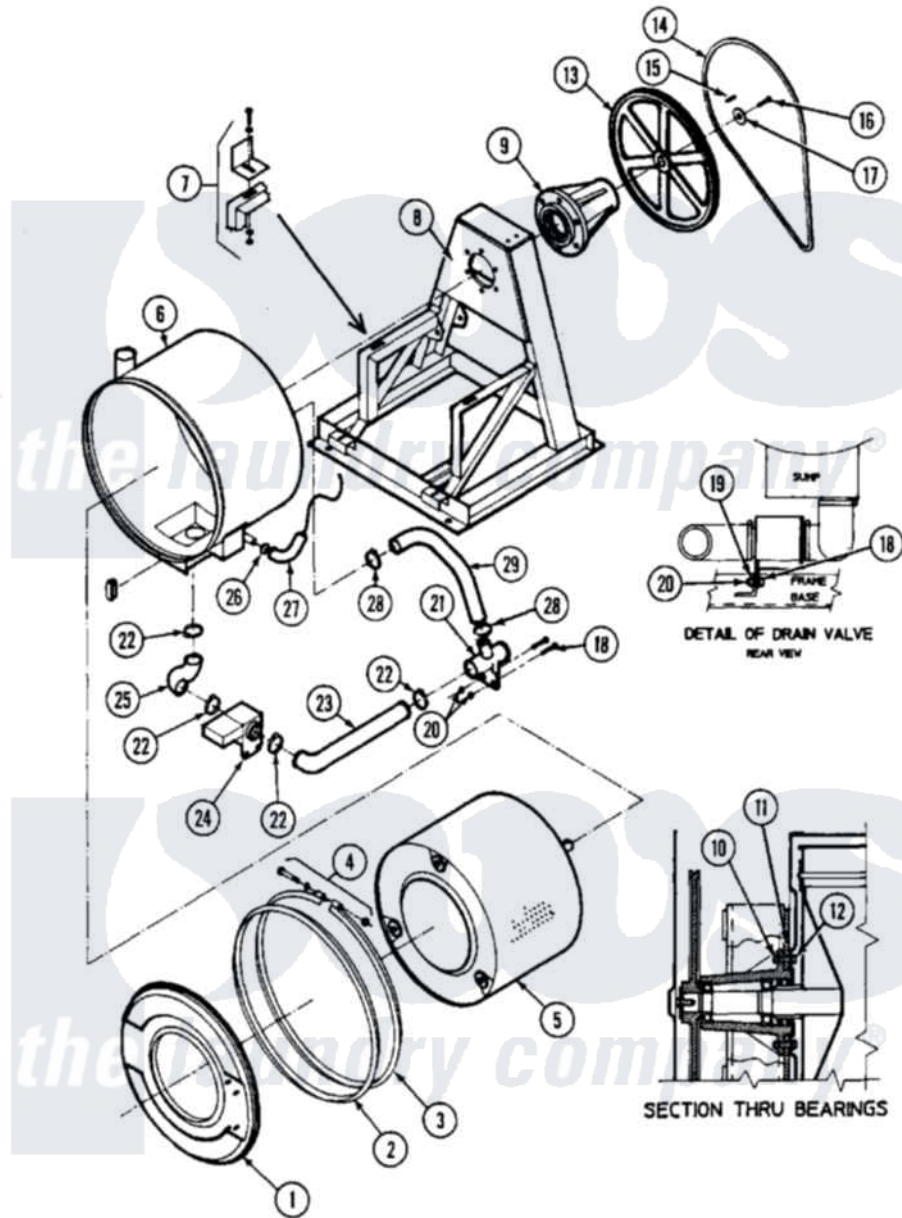

Maytag MAF25MC4VS 08 - FRAME & TUB ASSEMBLY (MAF25MC4Vx)

Maytag Residential Maytag MAF25MC4VS Washer Parts Diagram 08 - FRAME & TUB ASSEMBLY (MAF25MC4Vx)

[Click on the part number to view part](#)

Item	Original Part Number	Replaced By	Status	Part Description
001	24001652		Not Available	SHELL ASSY. (FRT)
002	24001653	24001184		Gasket Kit
003	24001654		Not Available	SHELL BAND ASSY.
004	24001304			Washer, Flat
"	24001305			Nut, Fiberlock
"	24001656			Bolt
005	24001267		Not Available	BASKET (25-2 SPEED)
006	NLA		Not Available	KIT, SHIELD RETRO
007	24001492			Fastener Kit, Shell Band
"	24001516			Washer, Flat Pltd.
"	24001657			Bolt
"	24001658			Washer
008	24001370		Not Available	KIT ASSY., FRAME (2 SPEED)
009	24001259			Kit, Trunnion
010	24001563			Nut, Fiberlock

011	24001496		Washer, Flat S.s.
012	24001659		Bolt
013	24001396		Kit, Pulley
014	24001093		Belt, V
015	24001499	Not Available	KEY (3/8" X 1 1/4")
016	Y24001500		Screw, S.s.
017	24001501		Washer, Stainless Steel
018	24001502	8204624	Bolt
019	24001304		Washer, Flat
020	24001305		Nut, Fiberlock
021	24001826	Not Available	(B)CONNECTION, TEE-DRAIN
022	24001353	696392	Hose Clamp
023	24001660		Hose, Drain
024	24001116		Valve, Drain
025	24001565		Hose, Drain
026	24001438	285655	Clamp, Hose
027	24001661	Not Available	HOSE, AIR DOME
028	24001283	Not Available	CLAMP, HOSE (No.28)
029	24001662		Hose, Overflow