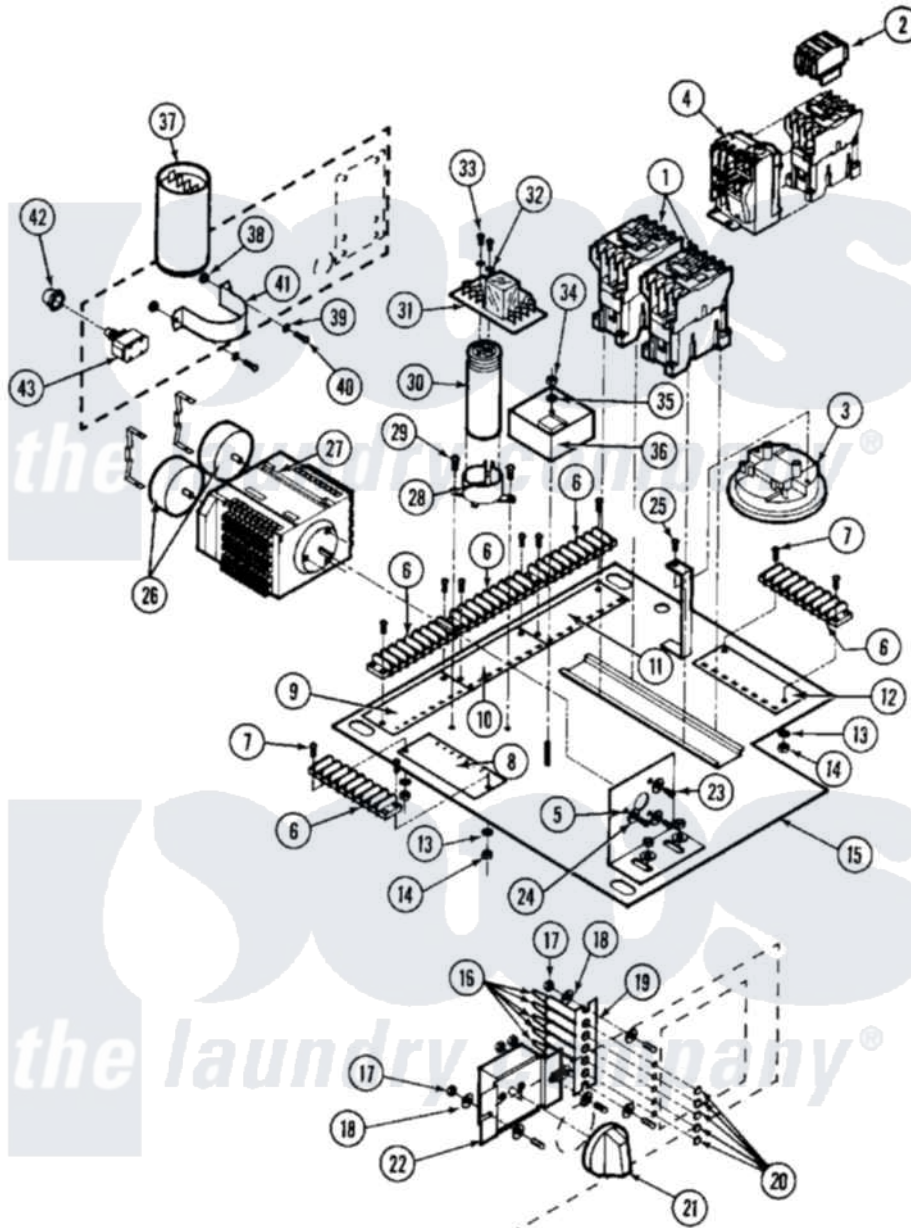

# Maytag MAF25MC4VW 01 - CONTROL MODULE (MAF25MC4Vx)

Maytag Residential Maytag MAF25MC4VW Washer Parts Parts Diagram 01 - CONTROL MODULE (MAF25MC4Vx)  
 Click on the part number to view part

Item	Original Part Number	Replaced By	Status	Part Description
001	24001105	<a href="#">24002051</a>		Contacto-
002	24001104		Not Available	CONTACTOR, AUX. ADDER
003	NLA		Not Available	SWITCH, TRI LEVEL---N
004	<a href="#">24001233</a>			Protector, Overload
005	W10124350		Not Available	PART NUMBER NOT AVAILABLE
006	24001412		Not Available	STRIP, TERMINAL
007	24001414	<a href="#">4450038</a>		Screw
008	NLA		Not Available	DECAL,INSUL. TERM STRIP (1-8)
009	NLA		Not Available	DECAL,INSUL. TERM STRIP (9-16)
010	NLA		Not Available	DECAL,INSUL. TERM STRIP (17-24)
011	NLA		Not Available	DECAL,INSUL. TERM STRIP (25-32)
012	24001030		Not Available	DECAL,INSUL. TERM STIRP (33-40)
013	<a href="#">24001415</a>			Washer, S.s.