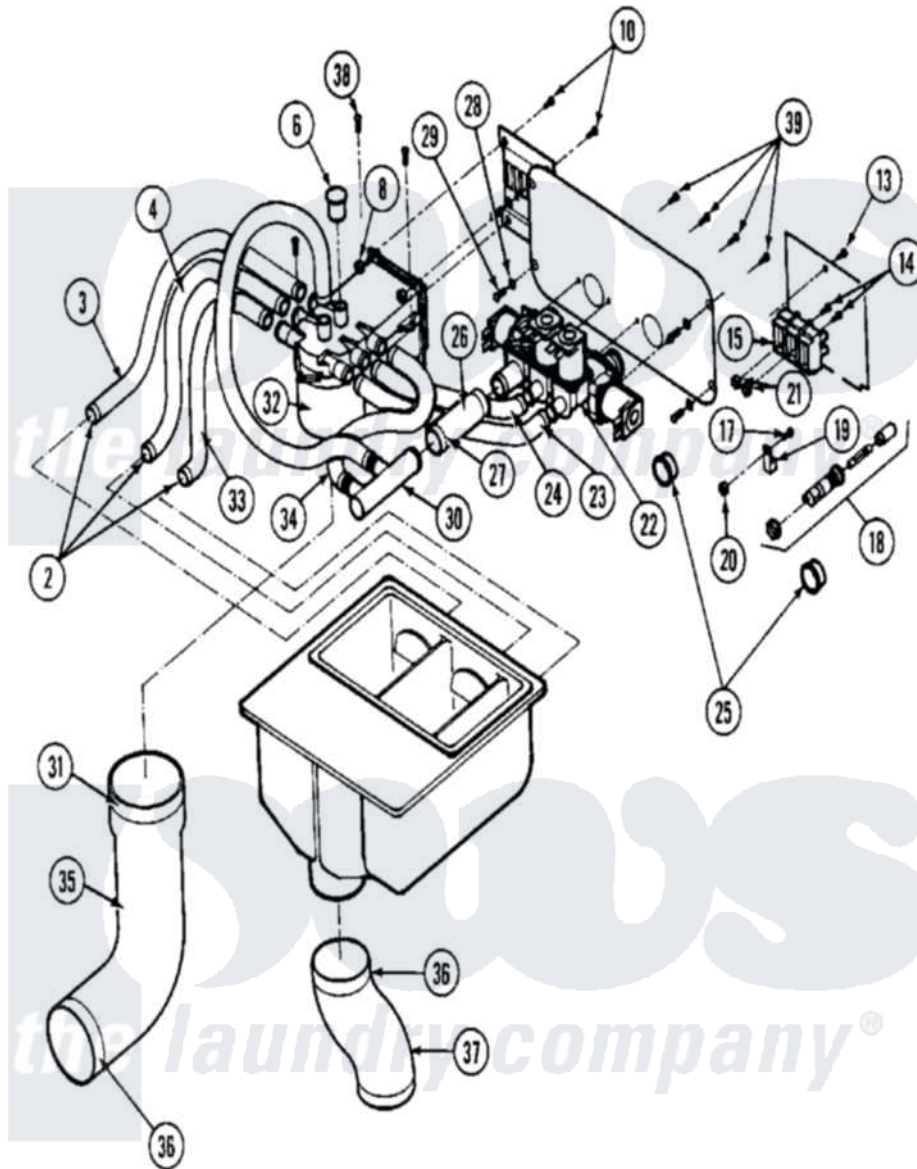

# Maytag MAF25MC4VW 03 - DISPENSER ASSEMBLY (MAF25MC4Vx)

Maytag [Residential Maytag MAF25MC4VW Washer Parts](#) Parts Diagram 03 - DISPENSER ASSEMBLY (MAF25MC4Vx)

[Click on the part number to view part](#)

Item	Original Part Number	Replaced By	Status	Part Description
001	24001627		Not Available	DISPENSER, SUPPLY (COIN)
002	24001423	<a href="#">489503</a>		Clamp
003	24001405			(ORDER BY FOOT)
"	NLA		Not Available	HOSE (1/2' ID)
004	24001405			(ORDER BY FOOT)
"	NLA		Not Available	HOSE (1/2' ID)
005	24001405			(ORDER BY FOOT)
"	NLA		Not Available	HOSE (1/2' ID)
006	24001424		Not Available	CAP, PLUG (YELLOW)
007	<a href="#">24001031</a>			Breaker, Vac.
008	<a href="#">24001425</a>			Nut, Fiberlock, Pltd
009	<a href="#">24001426</a>			Cover, Vacuum Breaker
010	24001414	<a href="#">4450038</a>		Screw
011	24001428		Not Available	MOUNTING PLATE, MIXING VALVE
012	24001429		Not Available	COVER, JUNCTION BOX