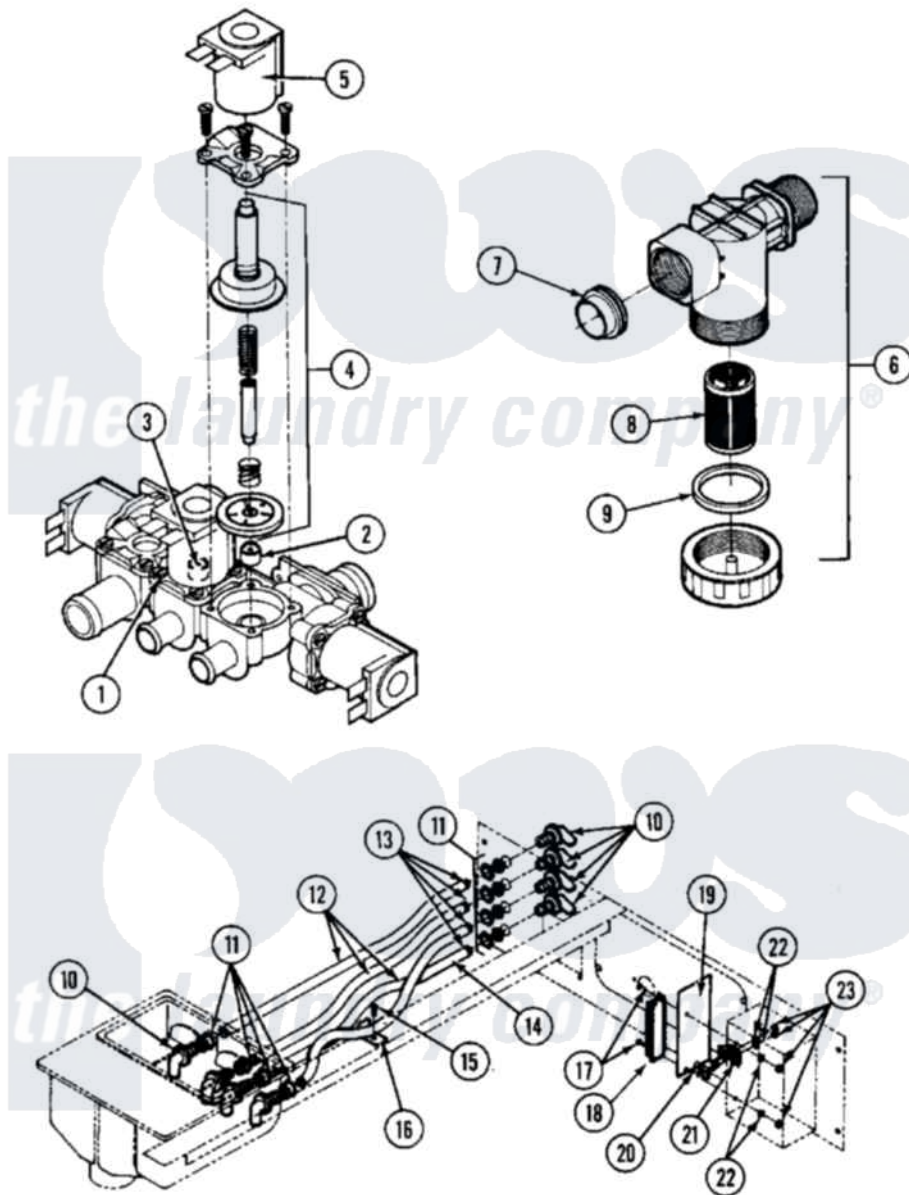

**Maytag MAF25MC4VW 04 - WATER VALVE/AUTO.DISPENSER
(MAF25MC4Vx)**

Maytag Residential Maytag MAF25MC4VW Washer Parts Parts Diagram 04 - WATER VALVE/AUTO.DISPENSER (MAF25MC4Vx)

[Click on the part number to view part](#)

Item	Original Part Number	Replaced By	Status	Part Description
001	24001226			Valve, Mixing
002	24001443		Not Available	RESTRICTOR, FLOW (2.8MM)
003	24001444		Not Available	RESTRICTOR, FLOW (4MM)
004	24001122			Kit, Valve Repair
"	24001231			Kit, Repair
005	24001232			Coil, Water Valve
006	24001549		Not Available	FILTER, MESH (11MM US THREAD)
007	24001448			Seal
008	24001447		Not Available	FILTER, MESH (25MM US THREAD)
"	24001449		Not Available	FILTER SCREEN RPLCMNT (11MM)
009	24001450		Not Available	GASKET CAP, FILTER HOUSING
010	24001451		Not Available	NOZZLE KIT

011	NLA		Not Available	NUT, PAL (13" X 1/2" PLTD)
012	24001631		Not Available	TUBING, NORPRENE (5/16"ID 21")
013	24001632		Not Available	CLAMP, HOSE (No.4)
014	NLA		Not Available	TUBING, NORPRENE (5/16"ID 26")
015	24001301	67006964		Screw, Glide
016	24001456			Bracket, Hose
017	24001414	4450038		Screw
018	24001412		Not Available	STRIP, TERMINAL
019	24001458		Not Available	DECAL, EXTERNAL SUPPLY
020	24001253			Fuse
021	24001554		Not Available	HOLDER, FUSE (DUAL)
022	24001415			Washer, S.s.
023	24001417	7103P070-60		Nut, Top Pilot
"	24001634		Not Available	SCREEN, VALVE
024	24001635			Seal, O Ring