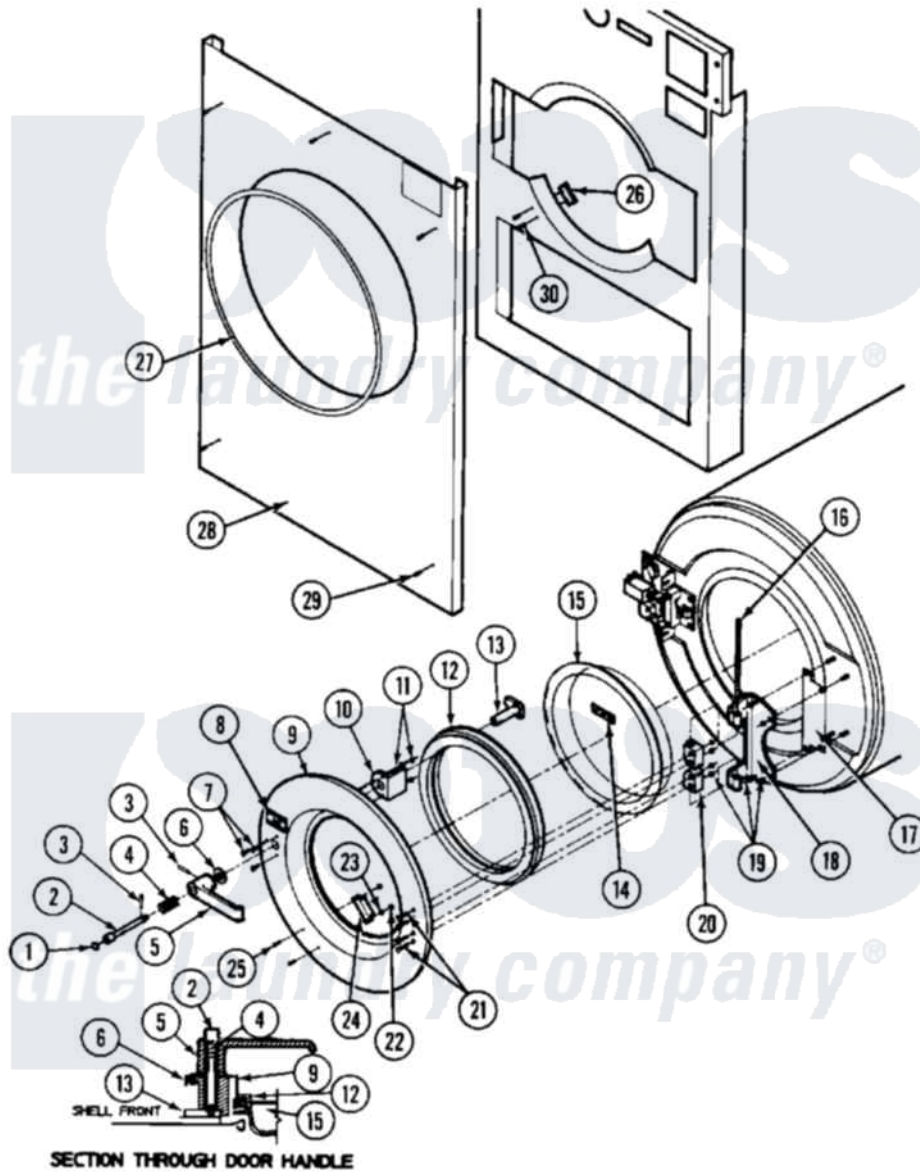

**Maytag MAF25MC4VW 05 - DOOR & RELATED ASSEMBLY  
(MAF25MC4Vx)**

Maytag Residential Maytag MAF25MC4VW Washer Parts Parts Diagram 05 - DOOR & RELATED ASSEMBLY (MAF25MC4Vx)

Click on the part number to view part

Item	Original Part Number	Replaced By	Status	Part Description
001	24001407		Not Available	DECAL, RED DOT
002	<a href="#">24001103</a>			Rod, Push Button
003	<a href="#">24001721</a>			Pin, Spring
004	<a href="#">24001338</a>			Spring, Door Lock
005	<a href="#">24001336</a>			Handle, Door
006	<a href="#">24001339</a>			Washer, Nylon
007	24001341	<a href="#">3400814</a>		Screw
008	24001462		Not Available	DECAL, PUSH BUTTON RED
009	24001636	<a href="#">24001638</a>		Door Assembly
"	<a href="#">24001638</a>			Door Assembly
010	24001340		Not Available	SPACER, DOOR HANDLE
011	24001342	<a href="#">74005230</a>		Nut, Lock
012	<a href="#">24001075</a>			Gasket, Door
013	<a href="#">24001343</a>			Arm, Latch
014	24001465		Not Available	DECAL, ROTATION SPIN

014	24001400	Not Available	(CCW)
015	24001098	Not Available	GLASS, DOOR
016	W10124350	Not Available	PART NUMBER NOT AVAILABLE
017	<a href="#">24001466</a>		Shim, Hinge
018	<a href="#">24001333</a>		Hinge, Door
019	<a href="#">24001305</a>		Nut, Fiberlock
020	<a href="#">24001334</a>		Mount, Door
021	<a href="#">24001467</a>		Screw, S.s.
022	24001417	<a href="#">7103P070-60</a>	Nut, Top Pilot
023	<a href="#">24001415</a>		Washer, S.s.
024	24001470	Not Available	MAGNET
025	24001414	<a href="#">4450038</a>	Screw
026	<a href="#">24001472</a>		Switch, Magnet Position
027	<a href="#">24001185</a>		Gasket Kit
028	24001135	Not Available	(INCLUDES TRIM & SCREWS)
"	24001136	Not Available	PANEL KIT, FRONT COIN (ALM) (INCLUDES TRIM & SCREWS)
"	24001137	Not Available	PANEL KIT, FRONT COIN (STNLSS) (INCLUDES TRIM & SCREWS)
"	NLA	Not Available	PANEL KIT, FRONT COIN (WHT)
029	24001474	<a href="#">3400086</a>	Screw, 10-32 X 3/8
030	24001475	Not Available	RIVET, POP S.S. (1/8 X 1/4)