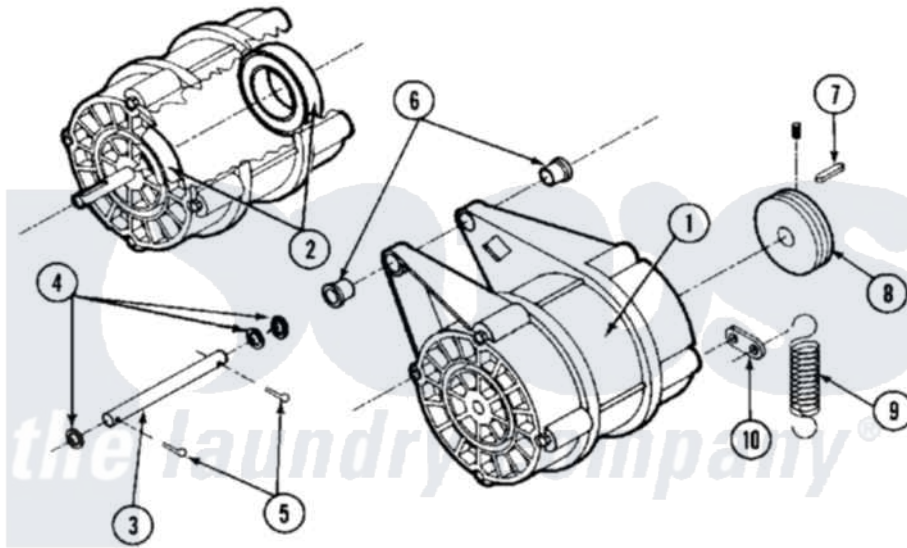

# Maytag MAF25MC4VW 07 - MOTOR & DRAIN VALVE (MAF25MC4Vx)

Maytag Residential Maytag MAF25MC4VW Washer Parts Parts Diagram 07 - MOTOR & DRAIN VALVE (MAF25MC4Vx)

[Click on the part number to view part](#)

| Item | Original Part Number     | Replaced By | Status        | Part Description              |
|------|--------------------------|-------------|---------------|-------------------------------|
| 001  | <a href="#">24001646</a> |             |               | Motor                         |
| 002  | <a href="#">24001018</a> |             |               | Bearing, 6204-2RS             |
| 003  | 24001647                 |             | Not Available | ROD, MOTOR SUPPORT            |
| 004  | <a href="#">24001511</a> |             |               | Washer, Hardened              |
| 005  | 24001512                 |             | Not Available | PIN, COTTER PLTD. (1/8X1 1/2) |
| 006  | <a href="#">24001021</a> |             |               | Bushing, Motor                |
| 007  | 24001648                 |             | Not Available | KEY (MOTOR 3/16" X 1 1/2")    |
| 008  | <a href="#">24001086</a> |             |               | Pulley, Motor                 |
| 009  | 24001650                 |             | Not Available | SPRING (BELT TENSION)         |
| 010  | <a href="#">24001090</a> |             |               | Bushing, Motor Pulley         |
| 011  | <a href="#">24001570</a> |             |               | Valve Body                    |
| 012  | <a href="#">24001528</a> |             |               | Shaft, Drive And Seal Kit     |
| 013  | <a href="#">24001530</a> |             |               | Valve, Motor Drain            |
| 014  | 24001571                 |             | Not Available | COVER, DRAIN VALVE MOTOR      |