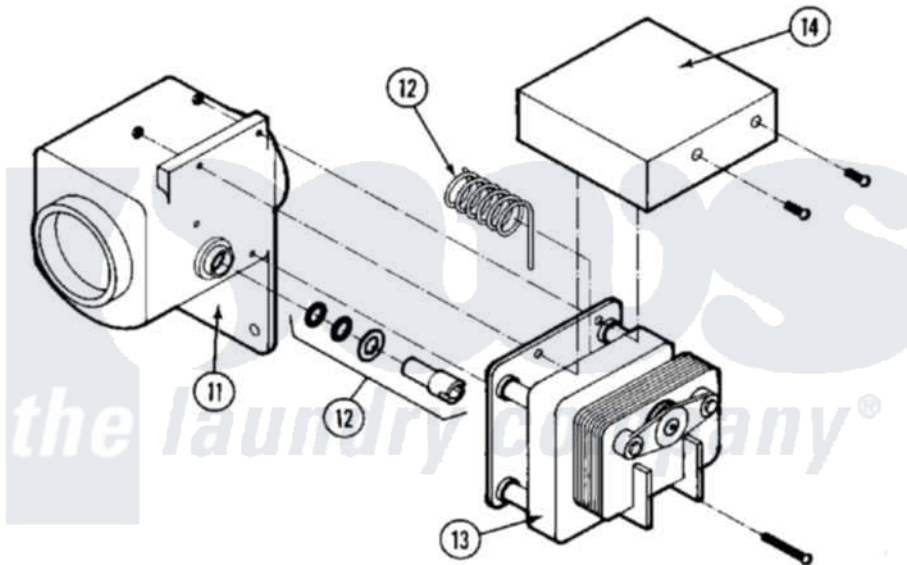

# Maytag MAF25MC4VW 07 - MOTOR & DRAIN VALVE (MAF25MC4Vx)

Maytag Residential Maytag MAF25MC4VW Washer Parts Parts Diagram 07 - MOTOR & DRAIN VALVE (MAF25MC4Vx)

[Click on the part number to view part](#)

| Item | Original Part Number     | Replaced By | Status        | Part Description              |
|------|--------------------------|-------------|---------------|-------------------------------|
| 001  | <a href="#">24001646</a> |             |               | Motor                         |
| 002  | <a href="#">24001018</a> |             |               | Bearing, 6204-2RS             |
| 003  | 24001647                 |             | Not Available | ROD, MOTOR SUPPORT            |
| 004  | <a href="#">24001511</a> |             |               | Washer, Hardened              |
| 005  | 24001512                 |             | Not Available | PIN, COTTER PLTD. (1/8X1 1/2) |
| 006  | <a href="#">24001021</a> |             |               | Bushing, Motor                |
| 007  | 24001648                 |             | Not Available | KEY (MOTOR 3/16" X 1 1/2")    |
| 008  | <a href="#">24001086</a> |             |               | Pulley, Motor                 |
| 009  | 24001650                 |             | Not Available | SPRING (BELT TENSION)         |
| 010  | <a href="#">24001090</a> |             |               | Bushing, Motor Pulley         |
| 011  | <a href="#">24001570</a> |             |               | Valve Body                    |
| 012  | <a href="#">24001528</a> |             |               | Shaft, Drive And Seal Kit     |
| 013  | <a href="#">24001530</a> |             |               | Valve, Motor Drain            |
| 014  | 24001571                 |             | Not Available | COVER, DRAIN VALVE MOTOR      |