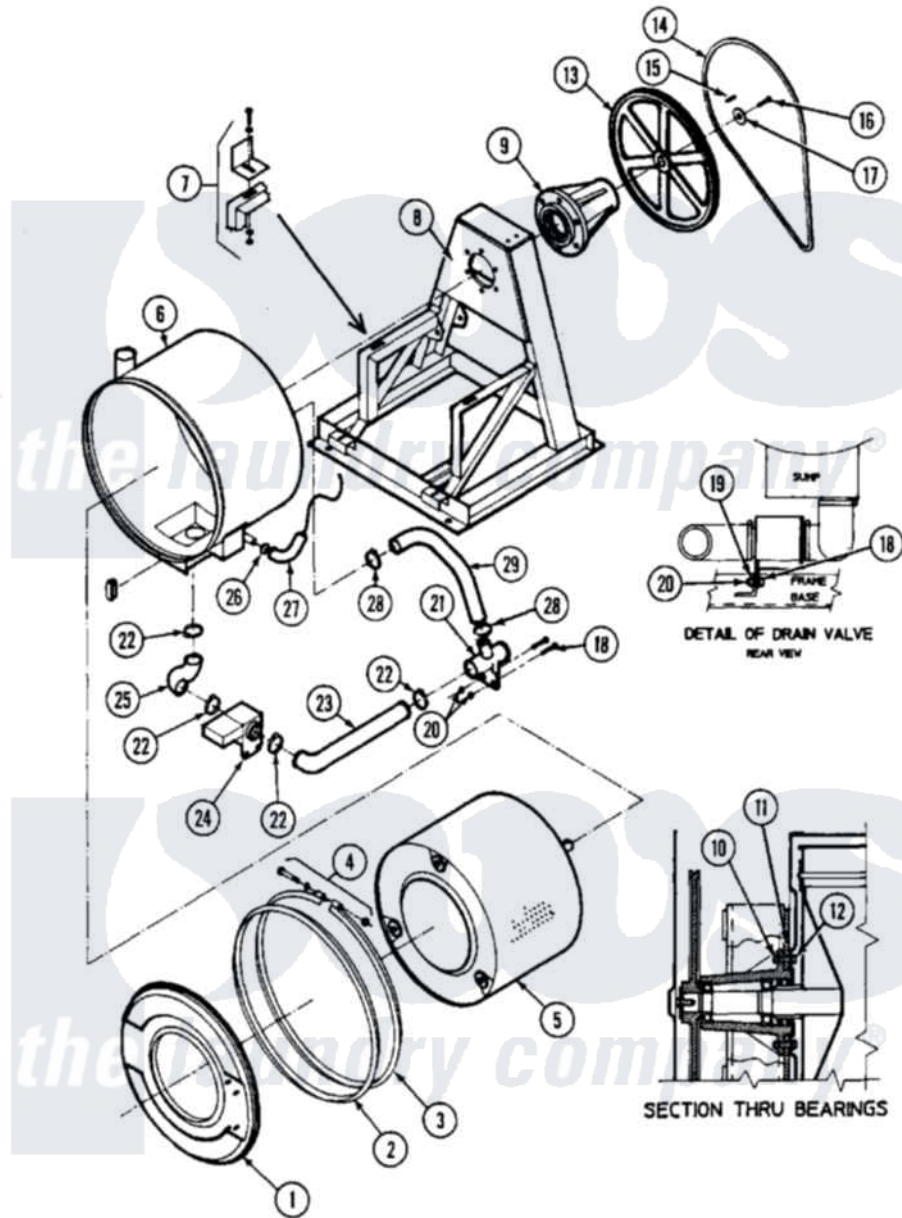

Maytag MAF25MC4VW 08 - FRAME & TUB ASSEMBLY (MAF25MC4Vx)

Maytag Residential Maytag MAF25MC4VW Washer Parts Diagram 08 - FRAME & TUB ASSEMBLY (MAF25MC4Vx)

[Click on the part number to view part](#)

Item	Original Part Number	Replaced By	Status	Part Description
001	24001652		Not Available	SHELL ASSY. (FRT)
002	24001653	24001184		Gasket Kit
003	24001654		Not Available	SHELL BAND ASSY.
004	24001304			Washer, Flat
"	24001305			Nut, Fiberlock
"	24001656			Bolt
005	24001267		Not Available	BASKET (25-2 SPEED)
006	NLA		Not Available	KIT, SHIELD RETRO
007	24001492			Fastener Kit, Shell Band
"	24001516			Washer, Flat Pltd.
"	24001657			Bolt
"	24001658			Washer
008	24001370		Not Available	KIT ASSY., FRAME (2 SPEED)
009	24001259			Kit, Trunnion
010	24001563			Nut, Fiberlock

011	24001496		Washer, Flat S.s.
012	24001659		Bolt
013	24001396		Kit, Pulley
014	24001093		Belt, V
015	24001499	Not Available	KEY (3/8" X 1 1/4")
016	Y24001500		Screw, S.s.
017	24001501		Washer, Stainless Steel
018	24001502	8204624	Bolt
019	24001304		Washer, Flat
020	24001305		Nut, Fiberlock
021	24001826	Not Available	(B)CONNECTION, TEE-DRAIN
022	24001353	696392	Hose Clamp
023	24001660		Hose, Drain
024	24001116		Valve, Drain
025	24001565		Hose, Drain
026	24001438	285655	Clamp, Hose
027	24001661	Not Available	HOSE, AIR DOME
028	24001283	Not Available	CLAMP, HOSE (No.28)
029	24001662		Hose, Overflow