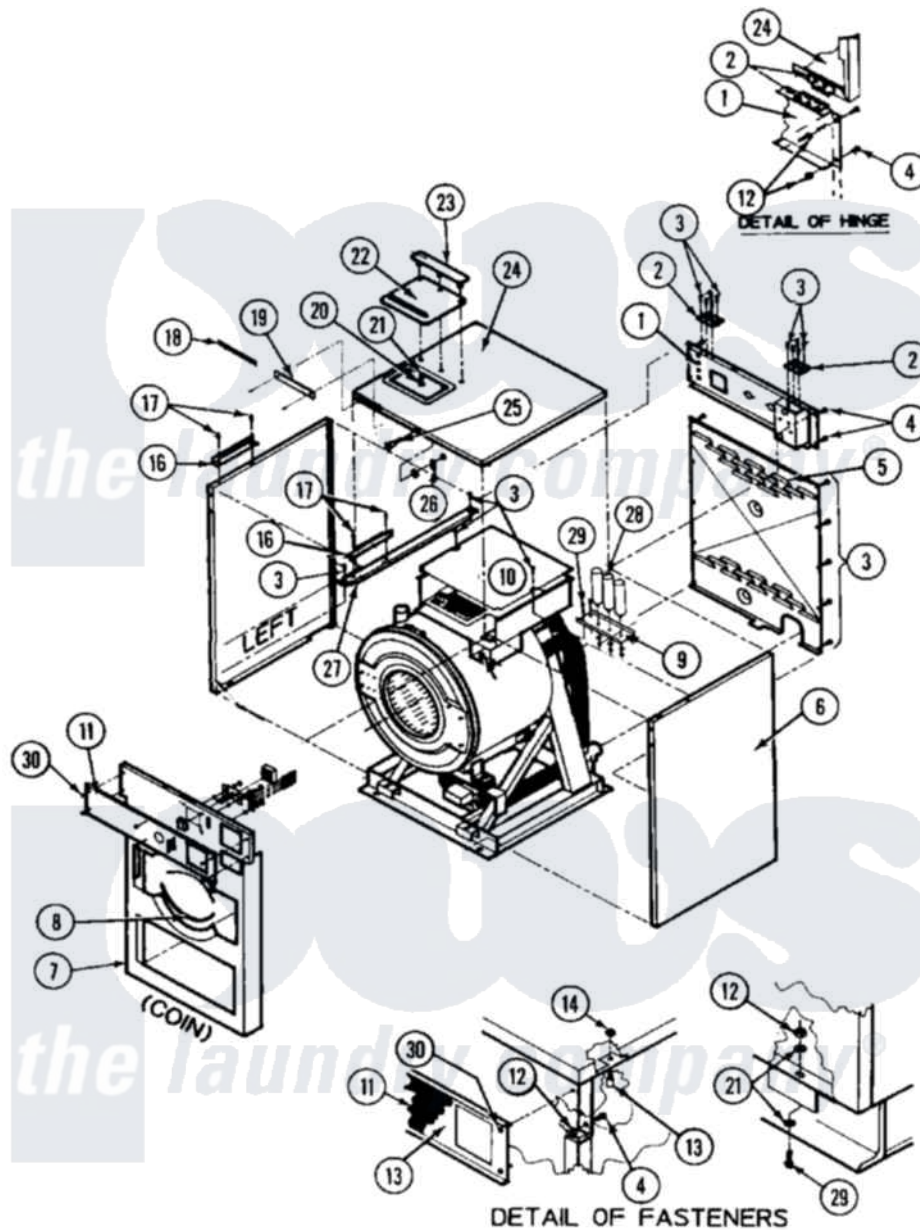

Maytag MAF25MC4VW 09 - CABINET (MAF25MC4Vx)

Maytag Residential Maytag MAF25MC4VW Washer Parts Parts Diagram 09 - CABINET (MAF25MC4Vx)
 Click on the part number to view part

Item	Original Part Number	Replaced By	Status	Part Description
000	NPN			Obtain Drain Hose Locally
001	24001663		Not Available	PANEL (VALVE)
002	24001183			Hinge Kit
003	24001401		Not Available	KIT, PANEL (REAR)
004	24001323			Screw
005	24001401		Not Available	KIT, PANEL (REAR)
006	24001664		Not Available	PANEL, SIDE (RT/REV)
007	24001665		Not Available	PANEL, INNER (FRT MC, MN)
008	24001550	24001532		Trim- Pane
009	24001674		Not Available	BRACKET, CAPACITOR
010	24001545		Not Available	COVER, ELECTRICAL MODULE
011	24001058			Panel, Control
"	24002036			Decal, Control Panel
012	24001305			Nut, Fiberlock
013	24001546		Not Available	STUD, S.S. (6/32" X 1/4")
014	24001425			Nut, Fiberlock, Pltd

015	24001664		Not Available	PANEL, SIDE (RT/REV)
016	24001539		Not Available	BRACKET, SOAP DISPENSER
017	24001540		Not Available	RIVET, BLIND S.S. (1/8 X 5/16)
018	24002036			Decal, Control Panel
019	24001671		Not Available	NAMEPLATE
020	24001510	W1013975Z		Nut
021	24001312			Washer, Flat
022	24001219		Not Available	COVER, SOAP DISPENSER
023	24001542			Clamp, Soap Dispenser
024	NLA		Not Available	COVER, TOP
025	24001220			Lock, Top Cover
026	24001221			Latch, Top Cover
027	24001673		Not Available	BRACE, TOP
028	24001239			Capacitor
"	24001240			Capacitor
"	24001241			Capacitor W/Res.
029	24001303			Screw
030	24001212	212277		Screw, No.8 X 1/2 Inch