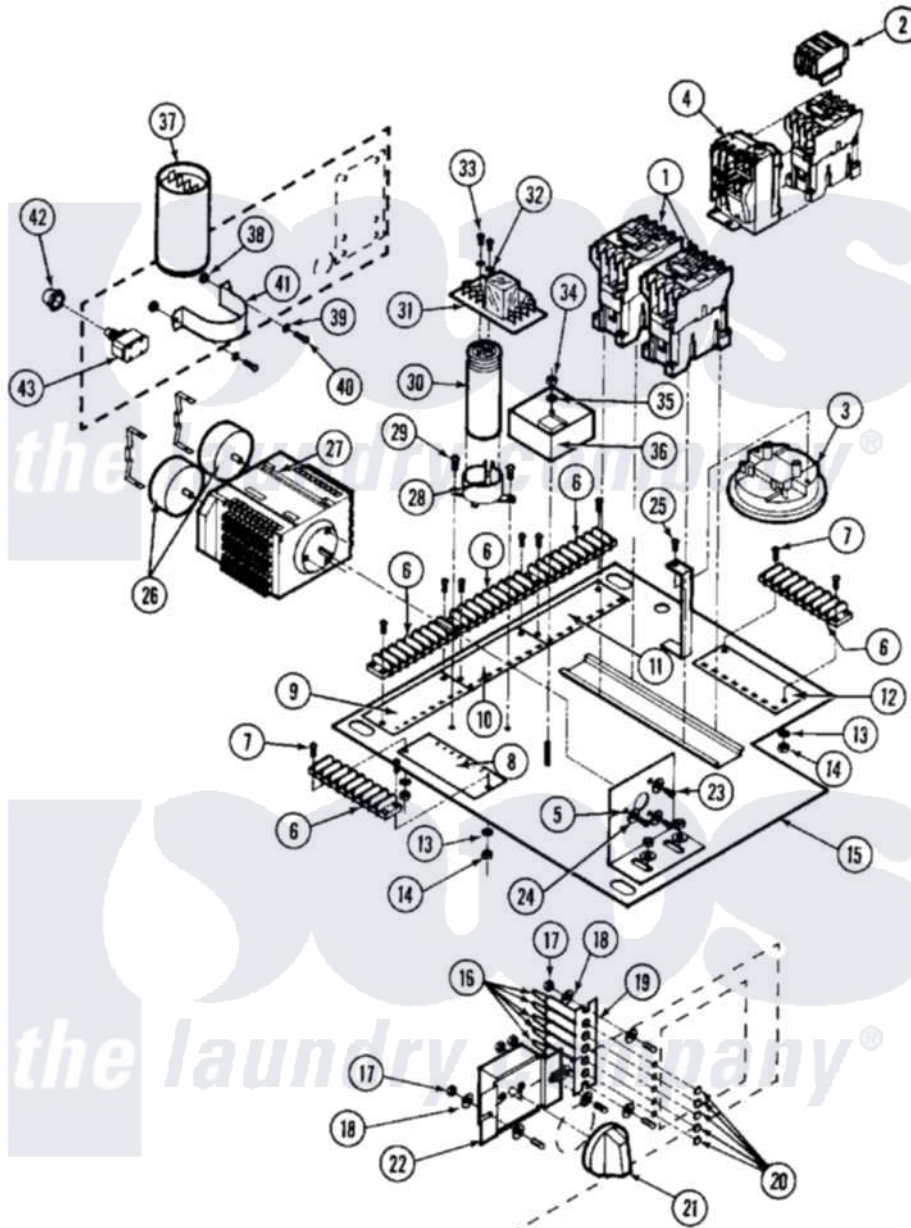

# Maytag MAF25MN3 01 - CONTROL MODULE (MECHANICAL TIMER)

Maytag Residential Maytag MAF25MN3 Washer Parts Parts Diagram 01 - CONTROL MODULE (MECHANICAL TIMER)  
 Click on the part number to view part

Item	Original Part Number	Replaced By	Status	Part Description
001	24001105	<a href="#">24002051</a>		Contacto-
002	24001104		Not Available	CONTACTOR, AUX. ADDER
003	NLA		Not Available	SWITCH, TRI LEVEL---N
004	<a href="#">24001233</a>			Protector, Overload
005	W10124350		Not Available	PART NUMBER NOT AVAILABLE
006	24001412		Not Available	STRIP, TERMINAL
007	24001414	<a href="#">4450038</a>		Screw
008	NLA		Not Available	DECAL,INSUL. TERM STRIP (1-8)
009	NLA		Not Available	DECAL,INSUL. TERM STRIP (9-16)
010	NLA		Not Available	DECAL,INSUL. TERM STRIP (17-24)
011	NLA		Not Available	DECAL,INSUL. TERM STRIP (25-32)
012	24001030		Not Available	DECAL,INSUL. TERM STIRP (33-40)
013	<a href="#">24001415</a>			Washer, S.s.