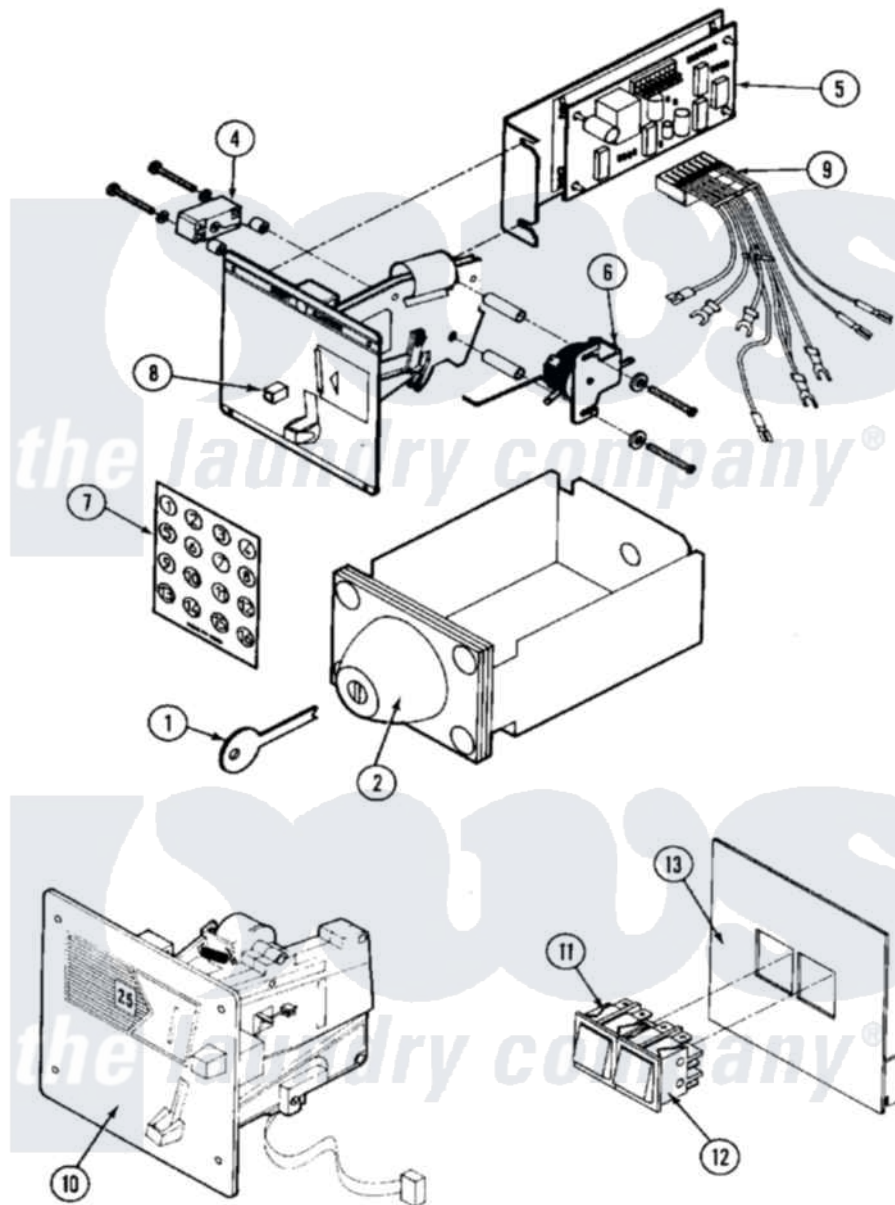

Maytag MAF25MN3 02 - COIN METER & MANUAL CONTROL

Maytag [Residential Maytag MAF25MN3 Washer Parts](#) Parts Diagram 02 - COIN METER & MANUAL CONTROL
 Click on the part number to view part

Item	Original Part Number	Replaced By	Status	Part Description
001	NLA		Not Available	KEY (UG 11)
002	24001606		Not Available	BOX, COIN (UG, RL, UG 12)
"	24001607		Not Available	BOX, COIN (UG, RL, UG 13)
"	24001608		Not Available	BOX, COIN (UG, RL, UG 14)
"	24001609		Not Available	BOX, COIN (UG, RL, UG 15)
"	24001610		Not Available	BOX, COIN (UG, RL, UG 16)
"	24001611		Not Available	BOX, COIN (UG, RL, UG 17)
"	24001612		Not Available	BOX, COIN (UG, RL, UG 18)
"	24001613		Not Available	BOX, COIN (UG, RL, UG 19)
"	24001614			Box, Coin
"	NLA		Not Available	BOX, COIN (UG, RL, UG 11)
003	24001615			COIN ACCEPTOR (US QUARTER)
004	NLA		Not Available	COIN SWITCH
005	24001617		Not Available	ELECTRONIC COIN COUNTER W/HAR
006	24001618		Not Available	SOLENOID, COIN BLOCKING

006	24001618	Not Available	(120V)
007	NLA	Not Available	DECAL, COIN METER (NUM 1-16)
008	24001620	Not Available	BUTTON, COIN RETURN
009	24001621	Not Available	HARNESS, ELECTRONIC COIN CNTR
010	24001622	Not Available	(WITH OPTICAL SWITCH)
"	24001623	Not Available	GREENWALD, P.C. COIN METER
"	NLA	Not Available	AIRPAX P.C. COIN METER
011	24001251		Switch
012	24001252		Switch, Momentary
013	NLA	Not Available	COVER, PLATE (OPL)
014	24001624		Wiring Harness
"	24001625	Not Available	WIRING HARNESS (OPL SW PN) (ITEM 3 IS NOT SHOWN)
015	NLA	Not Available	DECAL FOR SW PLATE (OPL)