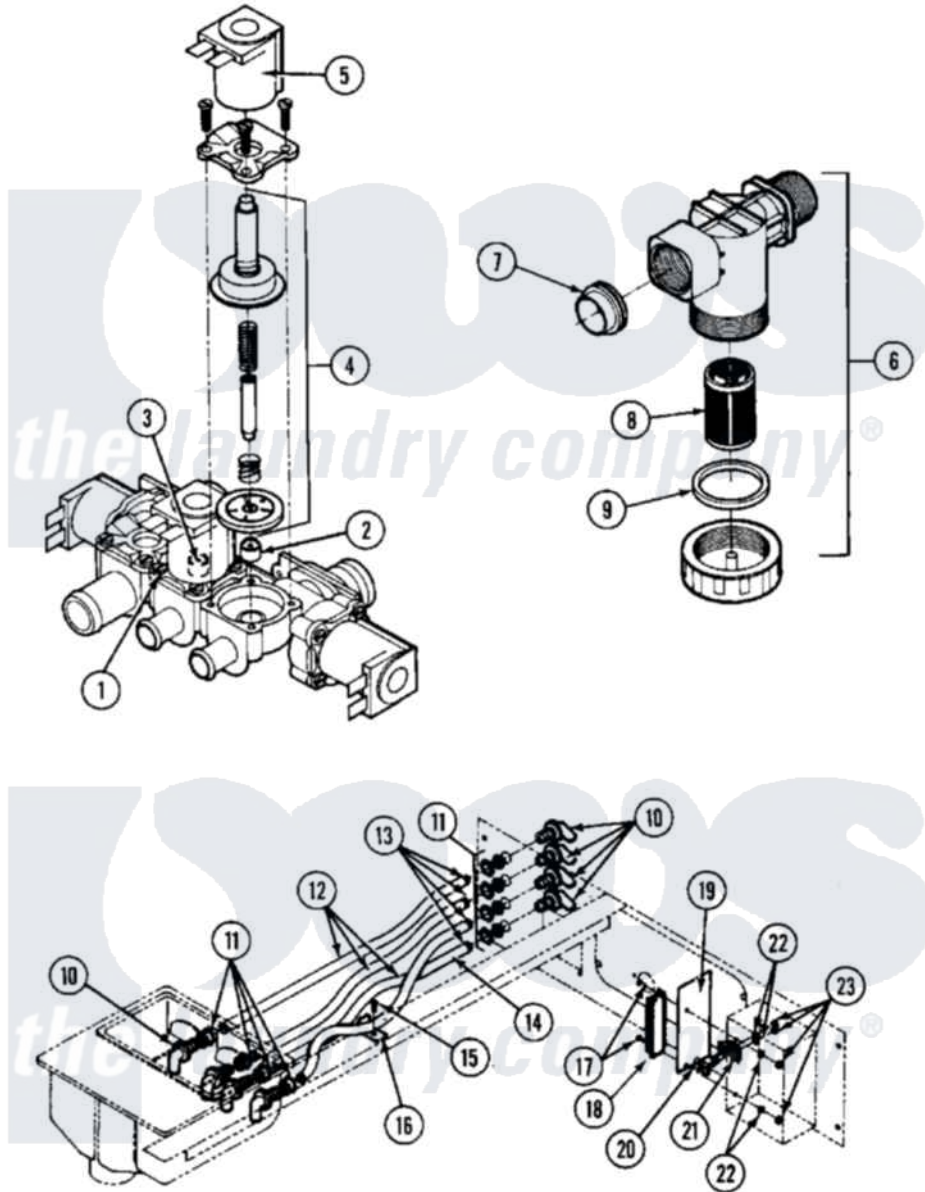

Maytag MAF25MN3 04 - WATER VALVE & AUTOMATIC DISPENSER

Maytag Residential Maytag MAF25MN3 Washer Parts Parts Diagram 04 - WATER VALVE & AUTOMATIC DISPENSER
 Click on the part number to view part

Item	Original Part Number	Replaced By	Status	Part Description
001	24001226			Valve, Mixing
002	24001443		Not Available	RESTRICTOR, FLOW (2.8MM)
003	24001444		Not Available	RESTRICTOR, FLOW (4MM)
004	24001122			Kit, Valve Repair
"	24001231			Kit, Repair
005	24001232			Coil, Water Valve
006	24001549		Not Available	FILTER, MESH (11MM US THREAD)
007	24001448			Seal
008	24001447		Not Available	FILTER, MESH (25MM US THREAD)
"	24001449		Not Available	FILTER SCREEN RPLCMNT (11MM)
009	24001450		Not Available	GASKET CAP, FILTER HOUSING
010	24001451		Not Available	NOZZLE KIT
011	NLA		Not Available	NUT, PAL (13" X 1/2" PLTD)

012	24001631		Not Available	TUBING, NORPRENE (5/16``ID 21``)
013	24001632		Not Available	CLAMP, HOSE (No.4)
014	NLA		Not Available	TUBING, NORPRENE (5/16``ID 26``)
015	24001301	67006964		Screw, Glide
016	24001456			Bracket, Hose
017	24001414	4450038		Screw
018	24001412		Not Available	STRIP, TERMINAL
019	24001458		Not Available	DECAL, EXTERNAL SUPPLY
020	24001253			Fuse
021	24001554		Not Available	HOLDER, FUSE (DUAL)
022	24001415			Washer, S.s.
023	24001417	7103P070-60		Nut, Top Pilot
"	24001634		Not Available	SCREEN, VALVE
024	24001635			Seal, O Ring