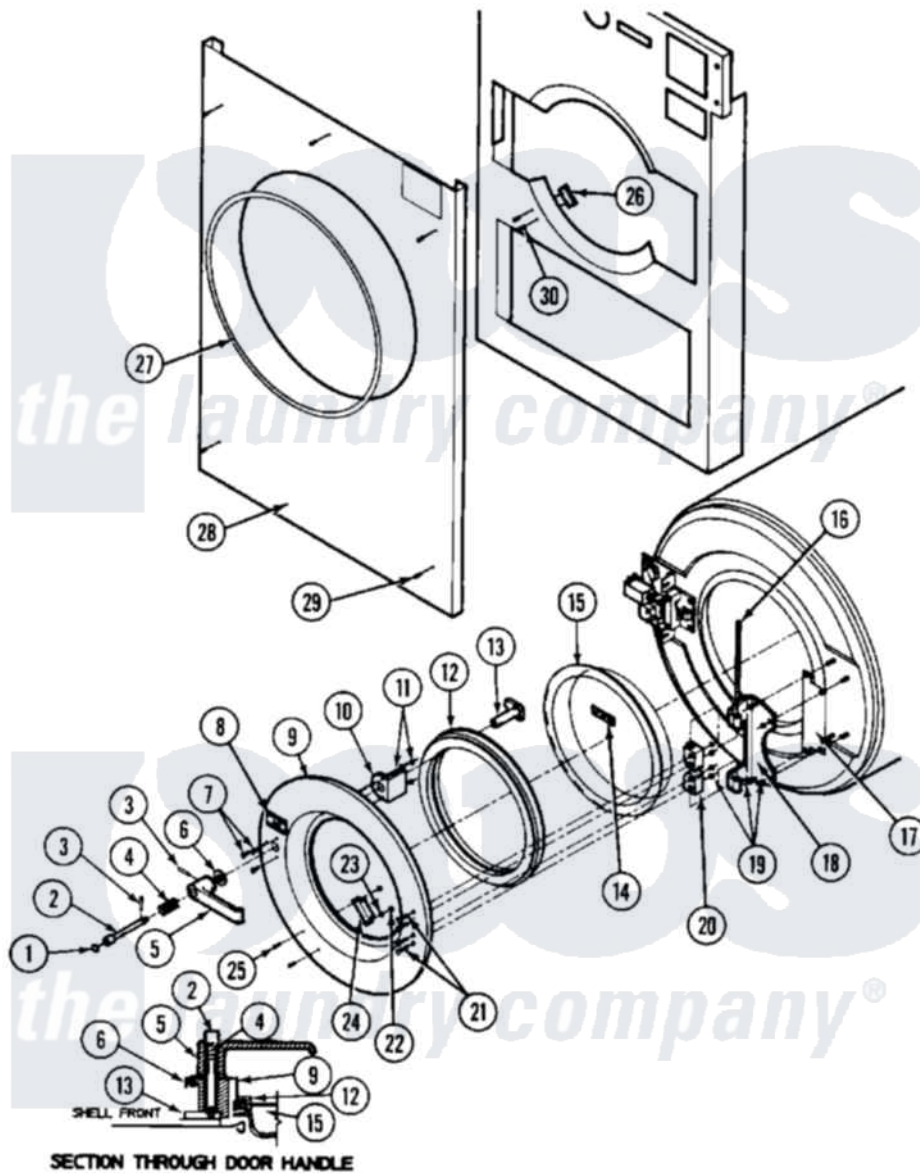

Maytag MAF25MN3 05 - DOOR & RELATED ASSEMBLY

Maytag Residential Maytag MAF25MN3 Washer Parts Parts Diagram 05 - DOOR & RELATED ASSEMBLY
 Click on the part number to view part

Item	Original Part Number	Replaced By	Status	Part Description
001	24001407		Not Available	DECAL, RED DOT
002	24001103			Rod, Push Button
003	24001721			Pin, Spring
004	24001338			Spring, Door Lock
005	24001336			Handle, Door
006	24001339			Washer, Nylon
007	24001341	3400814		Screw
008	24001462		Not Available	DECAL, PUSH BUTTON RED
009	24001636	24001638		Door Assembly
"	24001638			Door Assembly
"	NLA		Not Available	DOOR ONLY (OPL)
010	24001340		Not Available	SPACER, DOOR HANDLE
011	24001342	74005230		Nut, Lock
012	24001075			Gasket, Door
013	24001343			Arm, Latch
014	24001465		Not Available	DECAL, ROTATION SPIN (CCW)

015	24001098		Not Available	GLASS, DOOR
016	W10124350		Not Available	PART NUMBER NOT AVAILABLE
017	24001466			Shim, Hinge
018	24001333			Hinge, Door
019	24001305			Nut, Fiberlock
020	24001334			Mount, Door
021	24001467			Screw, S.s.
022	24001417	7103P070-60		Nut, Top Pilot
023	24001415			Washer, S.s.
024	24001470		Not Available	MAGNET
025	24001414	4450038		Screw
026	24001472			Switch, Magnet Position
027	24001185			Gasket Kit
028	24001135		Not Available	(INCLUDES TRIM & SCREWS)
"	24001136		Not Available	PANEL KIT, FRONT COIN (ALM) (INCLUDES TRIM & SCREWS)
"	24001137		Not Available	PANEL KIT, FRONT COIN (STNLSS) (INCLUDES TRIM & SCREWS)
"	NLA		Not Available	PANEL KIT, FRONT COIN (WHT)
029	24001474	3400086		Screw, 10-32 X 3/8
030	24001475		Not Available	RIVET, POP S.S. (1/8 X 1/4)