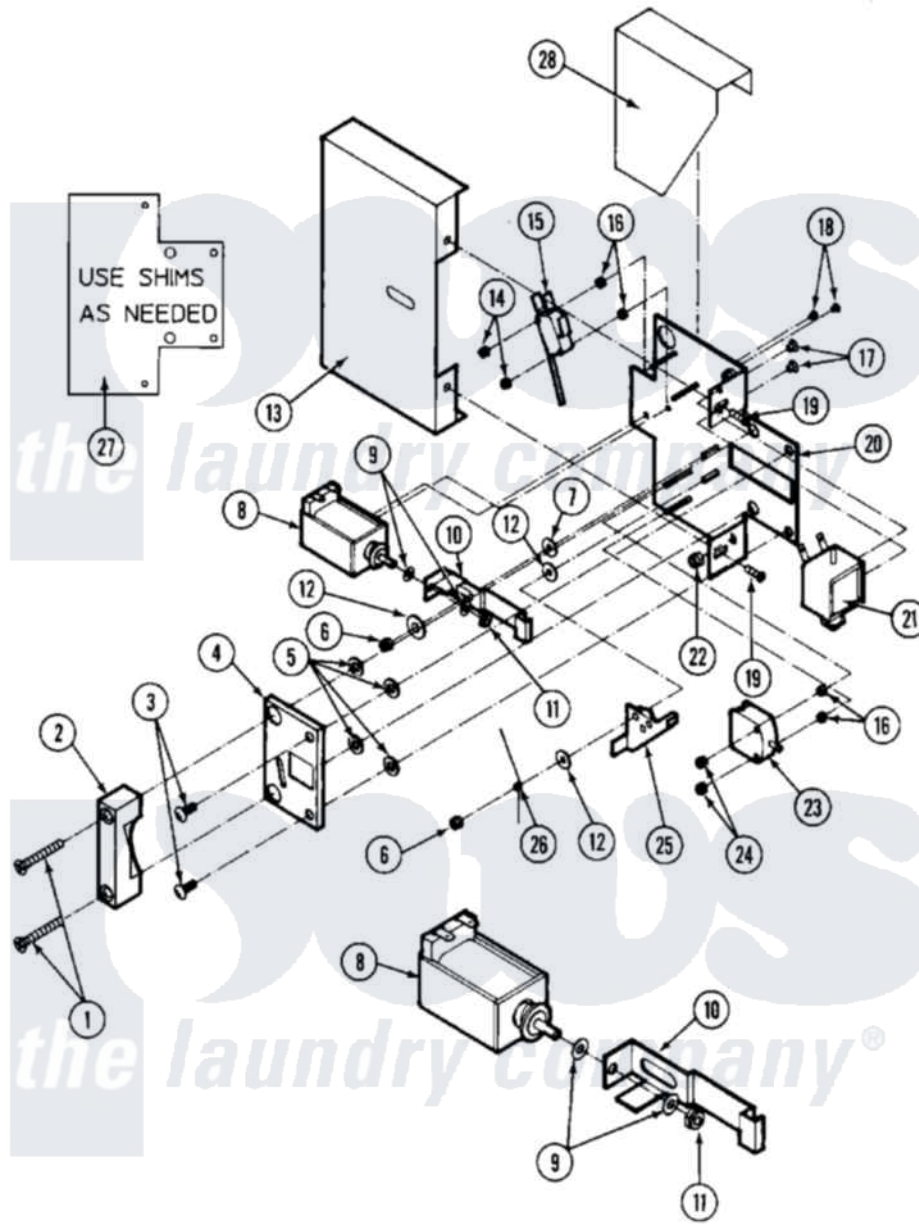

Maytag MAF25MN3 06 - DOOR LOCK

Maytag [Residential Maytag MAF25MN3 Washer Parts](#) Parts Diagram 06 - DOOR LOCK
 Click on the part number to view part

Item	Original Part Number	Replaced By	Status	Part Description
001	24001394		Not Available	DOOR LOCK COMPLETE (MN 110V)
"	24001640			Door Lock Complete
"	24001641			Door Lock Complete
"	24001642			Screw, S.s.
"	NLA		Not Available	KIT ASSY., DOOR
002	24001483		Not Available	CATCH, DOOR LOCK
003	24001323			Screw
004	24001484		Not Available	COVER, DOOR LOCK PLATE
005	24001295			Lockwasher, S.s.
006	24001342	74005230		Nut, Lock
007	24001485			Washer, Shoulder
008	24001101			Solenoid, Door Rel
009	24001358			Washer, Flat
010	24001250			Button, Push
"	24001486		Not Available	BUTTON, PUSH (STOP)
011	24001481	Y707702		Locknut

012	24001480		Washer, Teflon
013	24001487	Not Available	COVER, DOOR LOCK ASSY.
014	24001476		Nut, Fiberlock
015	24001229		Switch, Door Lock
016	24001477	Not Available	SPACER, NYLON (No.6)
017	24001479		Screw, S.s.
018	24001643		Screw, S.s.
019	24001301	67006964	Screw, Glide
020	NLA	Not Available	PLATE, DOOR LOCK
021	24001102		Solenoid, Door Lck
022	24001305		Nut, Fiberlock
023	24001255		Switch, Door Handle
"	24001257	24001255	Switch, Door Handle
024	24001425		Nut, Fiberlock, Pltd
025	24001230		Lever, Door Lock
026	24001293		Spring, Torsion
027	24001559		Shim, Door Lock
028	24001488	Not Available	SHIELD, SPLASH (DOOR LOCK)
029	24001645	Not Available	WIRING, HARNESS DOOR LOCK (MN)