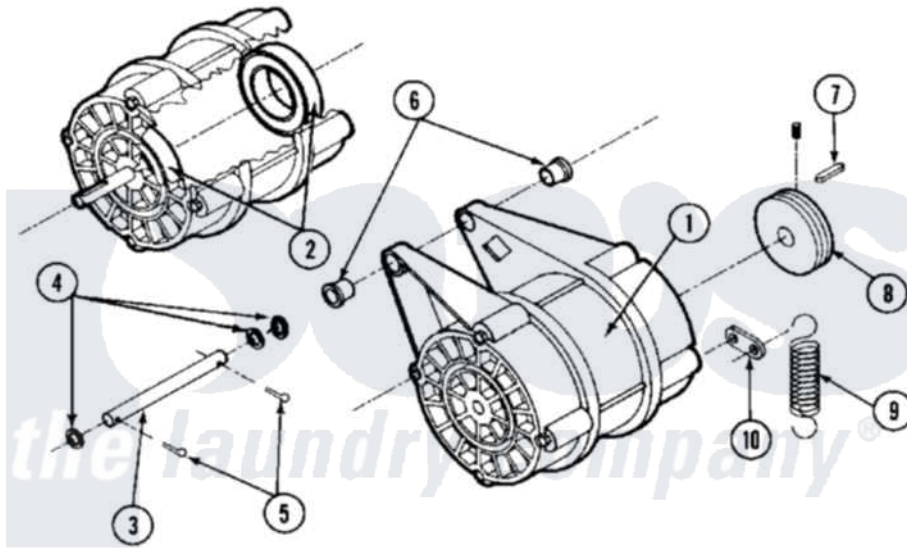

Maytag MAF25MN3 07 - MOTOR & DRAIN VALVE

Maytag [Residential Maytag MAF25MN3 Washer Parts](#) Parts Diagram 07 - MOTOR & DRAIN VALVE
 Click on the part number to view part

Item	Original Part Number	Replaced By	Status	Part Description
001	24001081			Motor, CVE132
"	24001646			Motor
002	24001018			Bearing, 6204-2RS
003	24001647		Not Available	ROD, MOTOR SUPPORT
004	24001511			Washer, Hardened
005	24001512		Not Available	PIN, COTTER PLTD. (1/8X1 1/2)
006	24001021			Bushing, Motor
007	24001648		Not Available	KEY (MOTOR 3/16" X 1 1/2")
008	24001086			Pulley, Motor
"	24001649			Pulley
009	24001650		Not Available	SPRING (BELT TENSION)
010	24001090			Bushing, Motor Pulley
"	24001090			Bushing, Motor Pulley
"	24001116			Valve, Drain
011	24001570			Valve Body
012	24001528			Shaft, Drive And Seal Kit