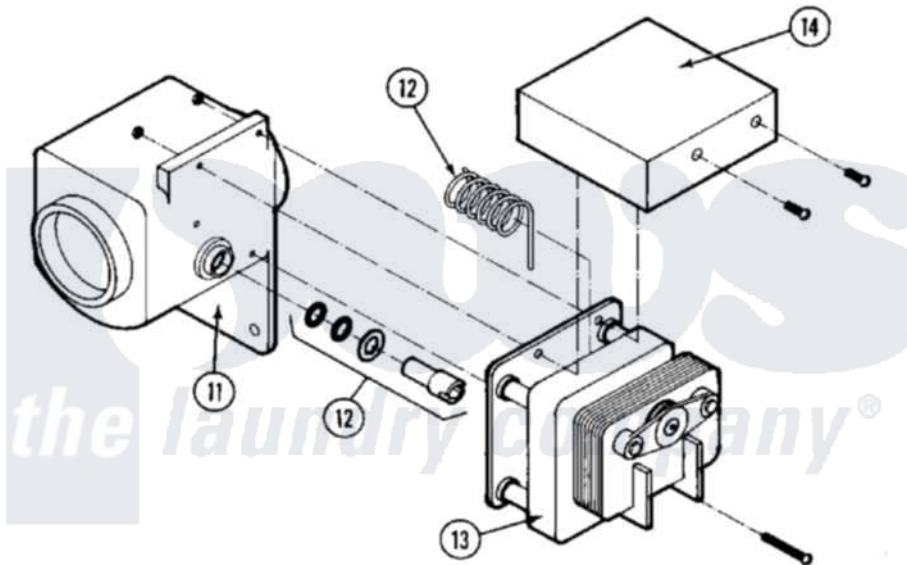

Maytag MAF25MN3 07 - MOTOR & DRAIN VALVE

Maytag [Residential Maytag MAF25MN3 Washer Parts](#) Parts Diagram 07 - MOTOR & DRAIN VALVE
 Click on the part number to view part

Item	Original Part Number	Replaced By	Status	Part Description
001	24001081			Motor, CVE132
"	24001646			Motor
002	24001018			Bearing, 6204-2RS
003	24001647		Not Available	ROD, MOTOR SUPPORT
004	24001511			Washer, Hardened
005	24001512		Not Available	PIN, COTTER PLTD. (1/8X1 1/2)
006	24001021			Bushing, Motor
007	24001648		Not Available	KEY (MOTOR 3/16" X 1 1/2")
008	24001086			Pulley, Motor
"	24001649			Pulley
009	24001650		Not Available	SPRING (BELT TENSION)
010	24001090			Bushing, Motor Pulley
"	24001090			Bushing, Motor Pulley
"	24001116			Valve, Drain
011	24001570			Valve Body
012	24001528			Shaft, Drive And Seal Kit