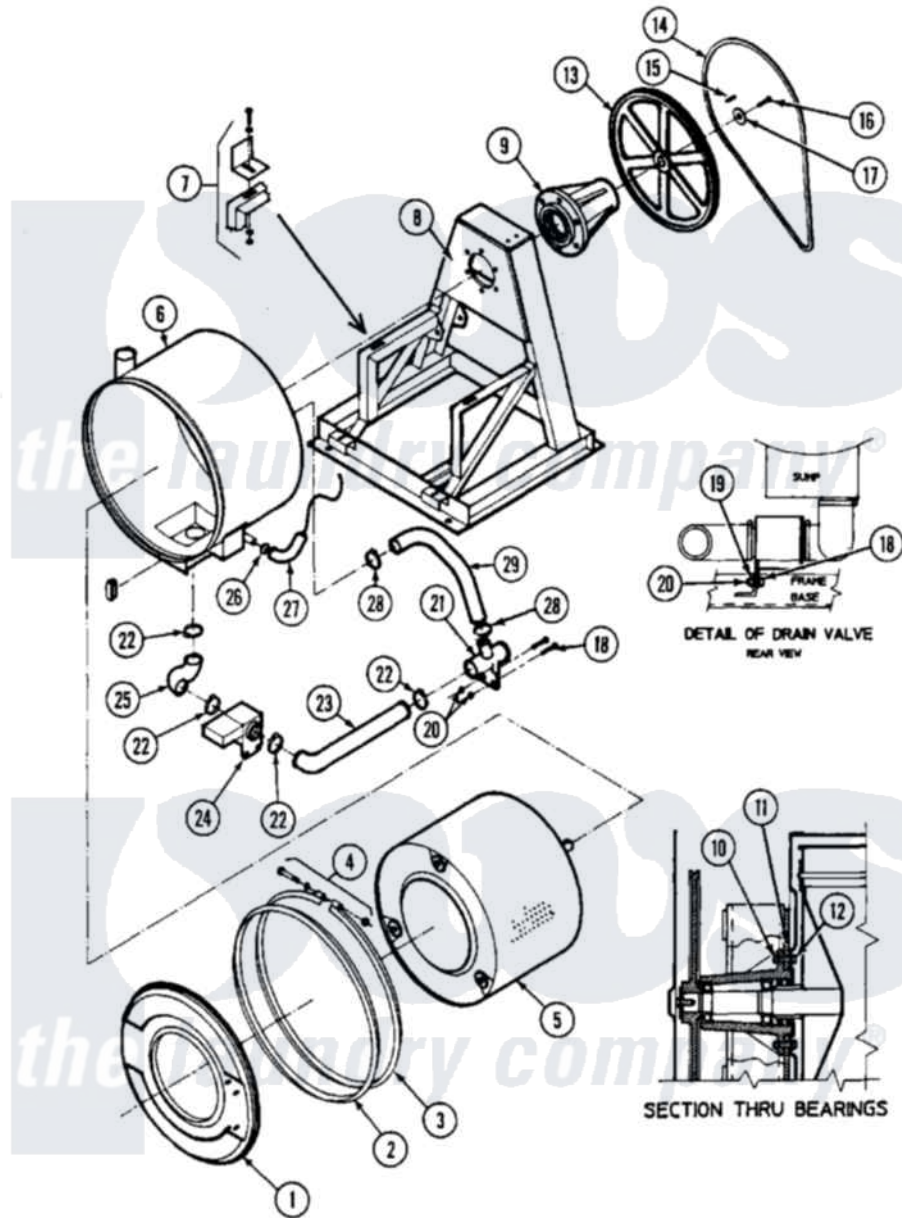

Maytag MAF25MN3 08 - FRAME & TUB ASSEMBLY

Maytag Residential Maytag MAF25MN3 Washer Parts Parts Diagram 08 - FRAME & TUB ASSEMBLY
 Click on the part number to view part

Item	Original Part Number	Replaced By	Status	Part Description
001	24001652		Not Available	SHELL ASSY. (FRT)
002	24001653	24001184		Gasket Kit
003	24001654		Not Available	SHELL BAND ASSY.
004	24001304			Washer, Flat
"	24001305			Nut, Fiberlock
"	24001656			Bolt
005	24001267		Not Available	BASKET (25-2 SPEED)
006	NLA		Not Available	KIT, SHIELD RETRO
007	24001492			Fastener Kit, Shell Band
"	24001516			Washer, Flat Pltd.
"	24001657			Bolt
"	24001658			Washer
008	24001370		Not Available	KIT ASSY., FRAME (2 SPEED)
009	24001259			Kit, Trunion
010	24001563			Nut, Fiberlock
011	24001496			Washer, Flat S.s.

012	24001659		Bolt
013	24001396		Kit, Pulley
014	24001093		Belt, V
015	24001499	Not Available	KEY (3/8" X 1 1/4")
016	Y24001500		Screw, S.s.
017	24001501		Washer, Stainless Steel
018	24001502	8204624	Bolt
019	24001304		Washer, Flat
020	24001305		Nut, Fiberlock
021	24001826	Not Available	(B)CONNECTION, TEE-DRAIN
022	24001353	696392	Hose Clamp
023	24001660		Hose, Drain
024	24001116		Valve, Drain
025	24001565		Hose, Drain
026	24001438	285655	Clamp, Hose
027	24001661	Not Available	HOSE, AIR DOME
028	24001283	Not Available	CLAMP, HOSE (No.28)
029	24001662		Hose, Overflow