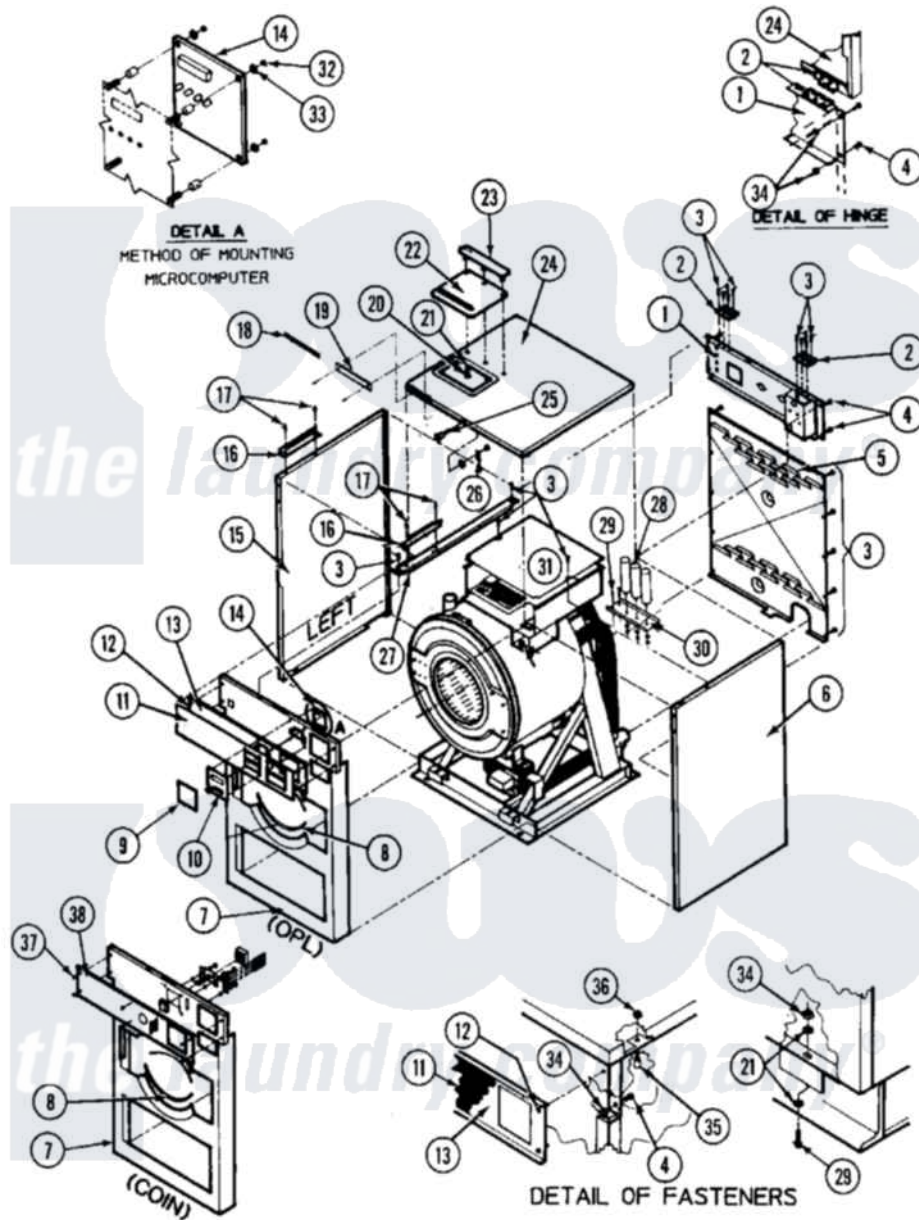

Maytag MAF25MN3 09 - CABINET

Maytag [Residential Maytag MAF25MN3 Washer Parts](#) Parts Diagram 09 - CABINET
 Click on the part number to view part

Item	Original Part Number	Replaced By	Status	Part Description
001	24001663		Not Available	PANEL (VALVE)
002	24001183			Hinge Kit
003	24001401		Not Available	KIT, PANEL (REAR)
004	24001323			Screw
005	24001401		Not Available	KIT, PANEL (REAR)
006	24001664		Not Available	PANEL, SIDE (RT/REV)
007	24001665		Not Available	PANEL, INNER (FRT MC, MN)
"	24001666		Not Available	PANEL, INNER (FRT PC, PN)
008	24001550	24001532		Trim- Pane
009	NLA		Not Available	TRIM, KEYPAD (CPTR GREY)
010	24001112			Switch, Membrane
"	24001114		Not Available	SWITCH, MEMBRANE (PC)
011	NLA		Not Available	PANEL, CONTROL
012	24001533			Rivet, Pop S.s.
013	24001668		Not Available	PANEL, CONTROL (ALUM)
014	24001010			Board, Coin Computer

"	24001535		Board, Computer
015	24001664	Not Available	PANEL, SIDE (RT/REV)
016	24001539	Not Available	BRACKET, SOAP DISPENSER
017	24001540	Not Available	RIVET, BLIND S.S. (1/8 X 5/16)
018	NLA	Not Available	DECAL (MAYTAG)
019	24001671	Not Available	NAMEPLATE
020	24001510	W10139757	Nut
021	24001312		Washer, Flat
022	24001219	Not Available	COVER, SOAP DISPENSER
023	24001542		Clamp, Soap Dispenser
024	NLA	Not Available	COVER, TOP
025	24001220		Lock, Top Cover
026	24001221		Latch, Top Cover
027	24001673	Not Available	BRACE, TOP
028	24001239		Capacitor
"	24001240		Capacitor
"	24001241		Capacitor W/Res.
029	24001303		Screw
030	24001674	Not Available	BRACKET, CAPACITOR
031	24001545	Not Available	COVER, ELECTRICAL MODULE
032	24001417	7103P070-60	Nut, Top Pilot
033	24001415		Washer, S.s.
034	24001305		Nut, Fiberlock
035	24001546	Not Available	STUD, S.S. (6/32" X 1/4")
036	24001425		Nut, Fiberlock, Pltd
037	24001212	212277	Screw, No.8 X 1/2 Inch
038	24001058		Panel, Control
"	NLA	Not Available	PANEL, CONTROL
039	24001250		Button, Push
"	24001252		Switch, Momentary