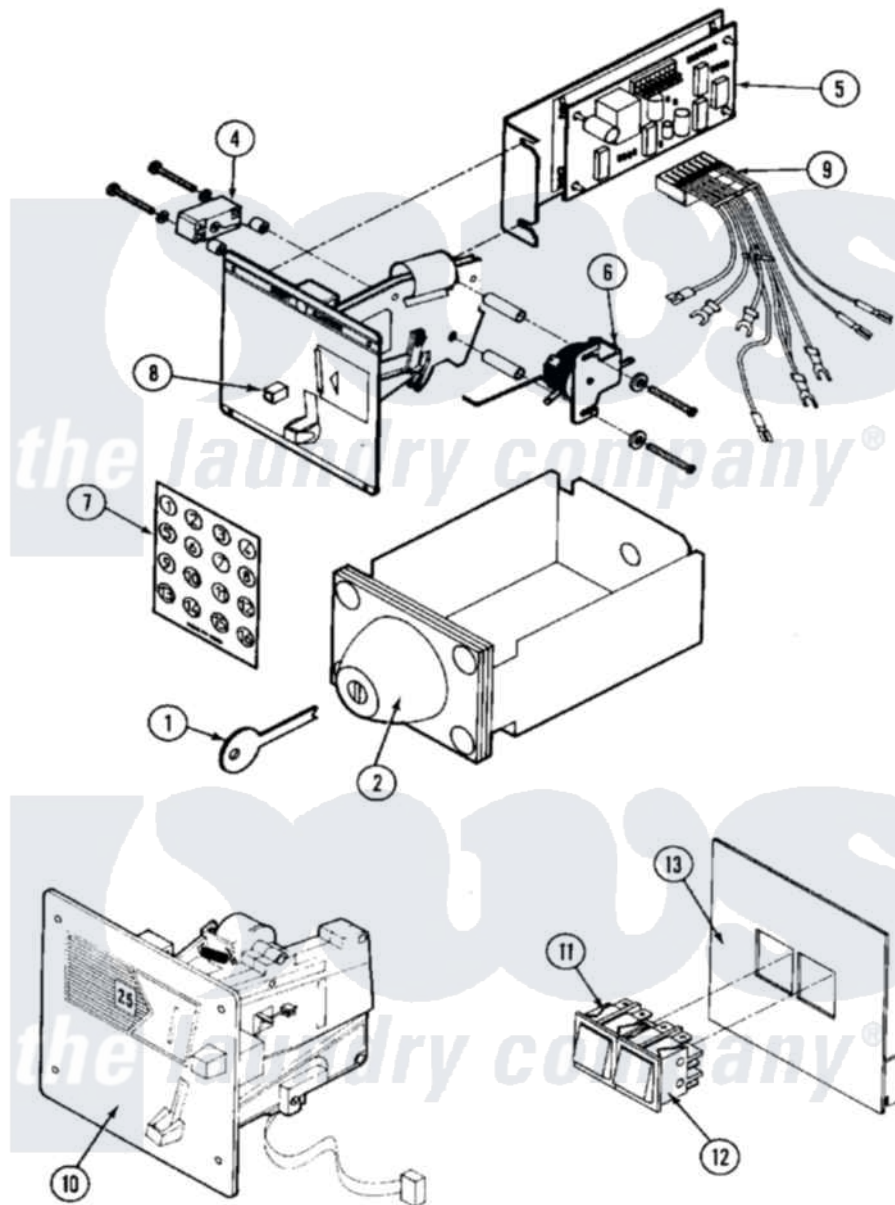

Maytag MAF25PC2 01 - COIN METER & MANUAL CONTROL

Maytag Residential Maytag MAF25PC2 Washer Parts Parts Diagram 01 - COIN METER & MANUAL CONTROL
 Click on the part number to view part

Item	Original Part Number	Replaced By	Status	Part Description
001	NLA		Not Available	KEY (UG 11)
002	24001606		Not Available	BOX, COIN (UG, RL, UG 12)
"	24001607		Not Available	BOX, COIN (UG, RL, UG 13)
"	24001608		Not Available	BOX, COIN (UG, RL, UG 14)
"	24001609		Not Available	BOX, COIN (UG, RL, UG 15)
"	24001610		Not Available	BOX, COIN (UG, RL, UG 16)
"	24001611		Not Available	BOX, COIN (UG, RL, UG 17)
"	24001612		Not Available	BOX, COIN (UG, RL, UG 18)
"	24001613		Not Available	BOX, COIN (UG, RL, UG 19)
"	24001614			Box, Coin
"	NLA		Not Available	BOX, COIN (UG, RL, UG 11)
003	24001615			COIN ACCEPTOR (US QUARTER)
004	NLA		Not Available	COIN SWITCH
005	24001617		Not Available	ELECTRONIC COIN COUNTER W/HAR
006	24001618		Not Available	SOLENOID, COIN BLOCKING

006	24001616	Not Available	(120V)
007	NLA	Not Available	DECAL, COIN METER (NUM 1-16)
008	24001620	Not Available	BUTTON, COIN RETURN
009	24001621	Not Available	HARNESS, ELECTRONIC COIN CNTR
010	24001622	Not Available	(WITH OPTICAL SWITCH)
"	24001623	Not Available	GREENWALD, P.C. COIN METER
"	NLA	Not Available	AIRPAX P.C. COIN METER
011	24001251		Switch
012	24001252		Switch, Momentary
013	NLA	Not Available	COVER, PLATE (OPL)
014	24001624		Wiring Harness
"	24001625	Not Available	WIRING HARNESS (OPL SW PN) (ITEM 3 IS NOT SHOWN)
015	NLA	Not Available	DECAL FOR SW PLATE (OPL)