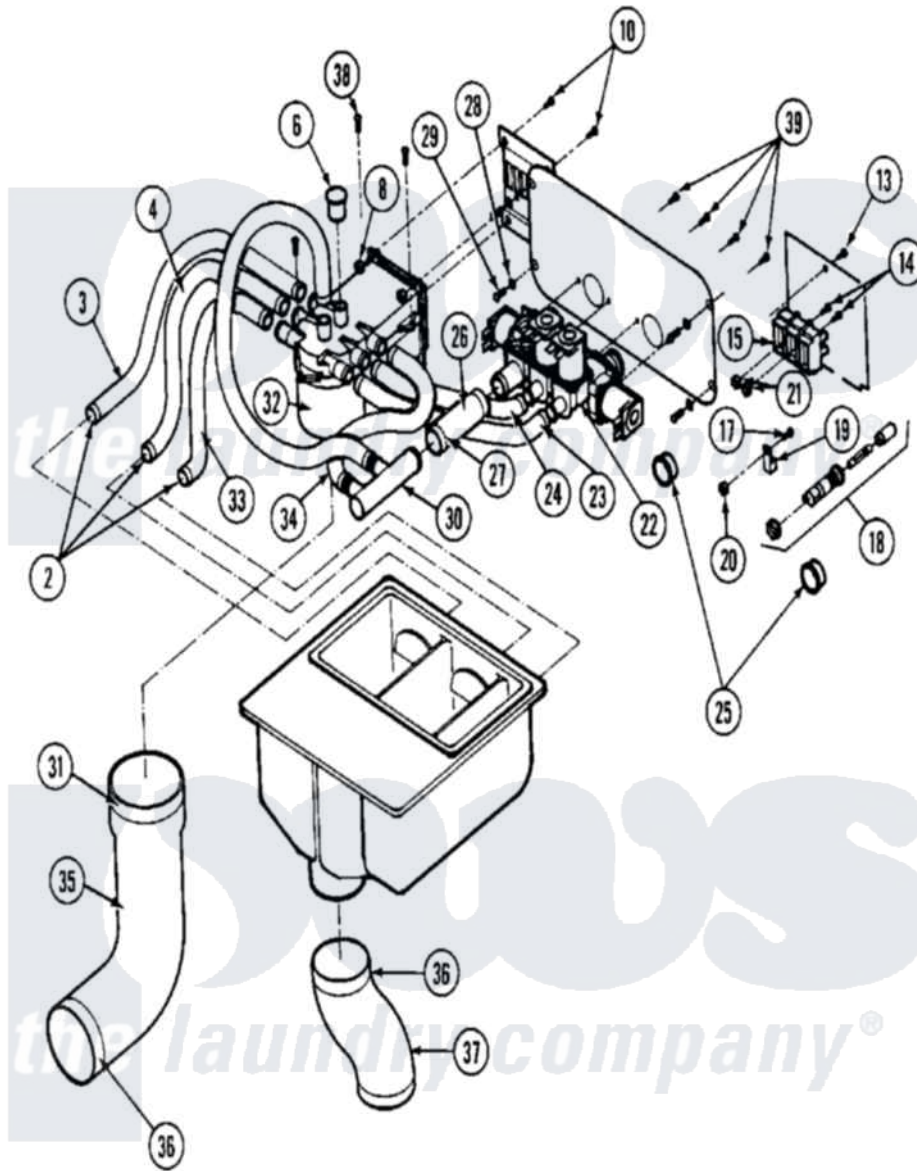

Maytag MAF25PC2 02 - SUPPLY DISPENSER ASSEMBLY

Maytag Residential Maytag MAF25PC2 Washer Parts Parts Diagram 02 - SUPPLY DISPENSER ASSEMBLY
 Click on the part number to view part

Item	Original Part Number	Replaced By	Status	Part Description
001	24001422		Not Available	DISPENSER, SUPPLY (OPL)
"	24001627		Not Available	DISPENSER, SUPPLY (COIN)
002	24001423	489503		Clamp
003	24001405			(ORDER BY FOOT)
"	NLA		Not Available	HOSE (1/2' ID)
004	24001405			(ORDER BY FOOT)
"	NLA		Not Available	HOSE (1/2' ID)
005	24001405			(ORDER BY FOOT)
"	NLA		Not Available	HOSE (1/2' ID)
006	24001424		Not Available	CAP, PLUG (YELLOW)
007	24001031			Breaker, Vac.
008	24001425			Nut, Fiberlock, Pltd
009	24001426			Cover, Vacuum Breaker
010	24001414	4450038		Screw
011	24001428		Not Available	MOUNTING PLATE, MIXING VALVE
012	24001429		Not Available	COVER, JUNCTION BOX

013	24001301	67006964	Screw, Glide
014	24001430		Screw, S.s
015	24001628	Not Available	BLOCK, INPUT POWER (4 WIRE)
"	24001629	Not Available	BLOCK, INPUT POWER (3 WIRE)
016	24001225		Fuse, Control
017	24001432	W10068250	Screw
018	24001433		Holder, Fuse
019	24001434	Not Available	CONNECTOR, GROUND
020	24001342	74005230	Nut, Lock
021	24001425		Nut, Fiberlock, Pltd
022	24001226		Valve, Mixing
023	24001405		(ORDER BY FOOT)
"	NLA	Not Available	HOSE (1/2' ID)
024	24001405		(ORDER BY FOOT)
"	NLA	Not Available	HOSE (1/2' ID)
025	24001436	8008P014-60	Grommet, Nylon
026	NLA	Not Available	HOSE (3/4 ID 2 1/2'')
027	24001438	285655	Clamp, Hose
028	24001439		Washer, Splitlock
029	24001440		Screw
030	24001441	Not Available	CONNECTOR, MANIFOLD (FILL)
031	24001282	Not Available	CLAMP, HOSE (No.48)
032	24001032		Breaker, Vac.
033	NLA	Not Available	HOSE (1/2' ID)
034	24001405		(ORDER BY FOOT)
"	NLA	Not Available	HOSE (1/2' ID)
035	24001195		Hose Kit, Vacuum Brk
036	24001353	696392	Hose Clamp
037	24001198		Hose Kit, Soap Dispenser
038	24001630	489069	Xxscrew, 10-12 X 1/2
039	24001357		Screw, Stainless Steel