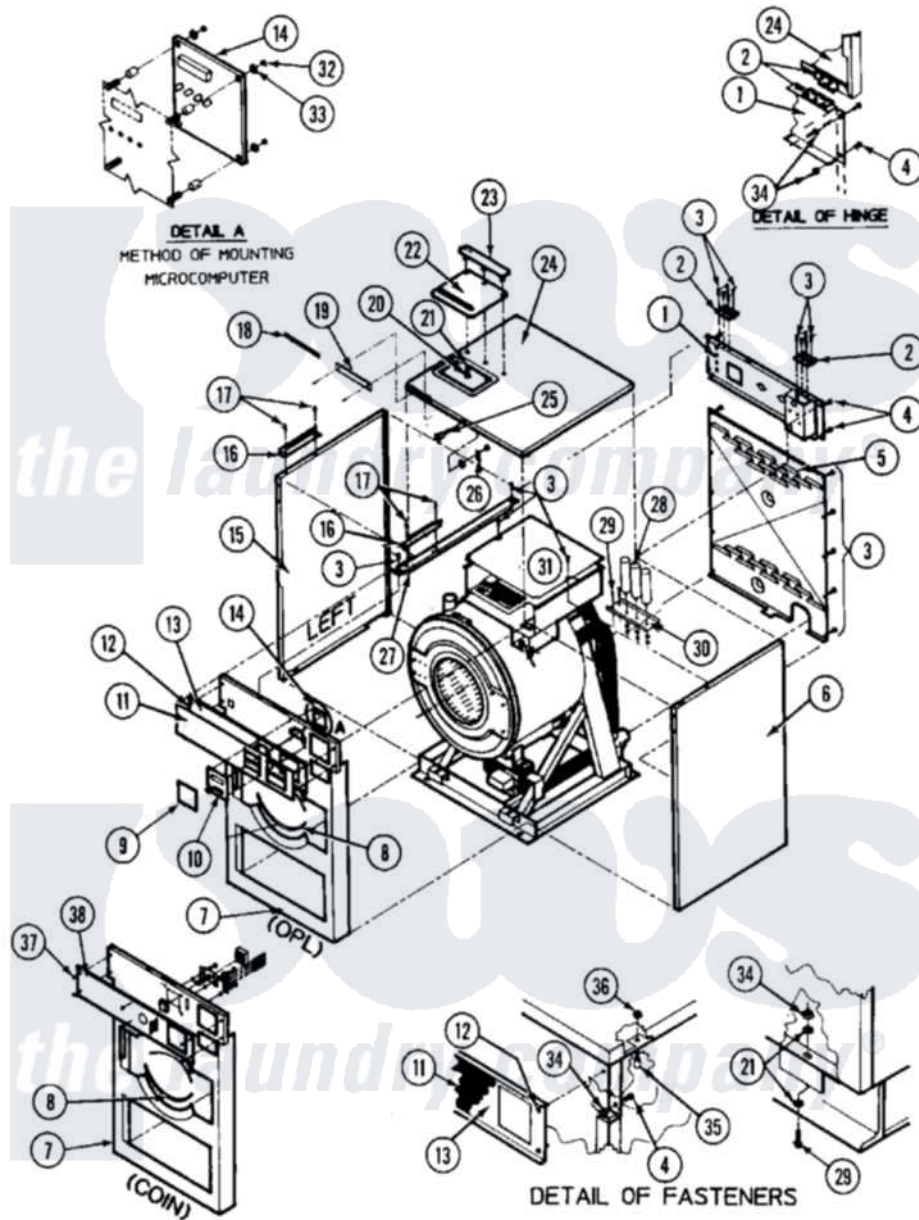

Maytag MAF25PC2 08 - CABINET

Maytag [Residential Maytag MAF25PC2 Washer Parts](#) Parts Diagram 08 - CABINET
 Click on the part number to view part

Item	Original Part Number	Replaced By	Status	Part Description
001	24001663		Not Available	PANEL (VALVE)
002	24001183			Hinge Kit
003	24001401		Not Available	KIT, PANEL (REAR)
004	24001323			Screw
005	24001401		Not Available	KIT, PANEL (REAR)
006	24001664		Not Available	PANEL, SIDE (RT/REV)
007	24001665		Not Available	PANEL, INNER (FRT MC, MN)
"	24001666		Not Available	PANEL, INNER (FRT PC, PN)
008	24001550	24001532		Trim- Pane
009	NLA		Not Available	TRIM, KEYPAD (CPTR GREY)
010	24001112			Switch, Membrane
"	24001114		Not Available	SWITCH, MEMBRANE (PC)
011	NLA		Not Available	PANEL, CONTROL
012	24001533			Rivet, Pop S.s.
013	24001668		Not Available	PANEL, CONTROL (ALUM)
014	24001010			Board, Coin Computer

"	24001535		Board, Computer
015	24001664	Not Available	PANEL, SIDE (RT/REV)
016	24001539	Not Available	BRACKET, SOAP DISPENSER
017	24001540	Not Available	RIVET, BLIND S.S. (1/8 X 5/16)
018	NLA	Not Available	DECAL (MAYTAG)
019	24001671	Not Available	NAMEPLATE
020	24001510	W10139757	Nut
021	24001312		Washer, Flat
022	24001219	Not Available	COVER, SOAP DISPENSER
023	24001542		Clamp, Soap Dispenser
024	NLA	Not Available	COVER, TOP
025	24001220		Lock, Top Cover
026	24001221		Latch, Top Cover
027	24001673	Not Available	BRACE, TOP
028	24001239		Capacitor
"	24001240		Capacitor
"	24001241		Capacitor W/Res.
029	24001303		Screw
030	24001674	Not Available	BRACKET, CAPACITOR
031	24001545	Not Available	COVER, ELECTRICAL MODULE
032	24001417	7103P070-60	Nut, Top Pilot
033	24001415		Washer, S.s.
034	24001305		Nut, Fiberlock
035	24001546	Not Available	STUD, S.S. (6/32" X 1/4")
036	24001425		Nut, Fiberlock, Pltd
037	24001212	212277	Screw, No.8 X 1/2 Inch
038	24001058		Panel, Control
"	NLA	Not Available	PANEL, CONTROL
039	24001250		Button, Push
"	24001252		Switch, Momentary