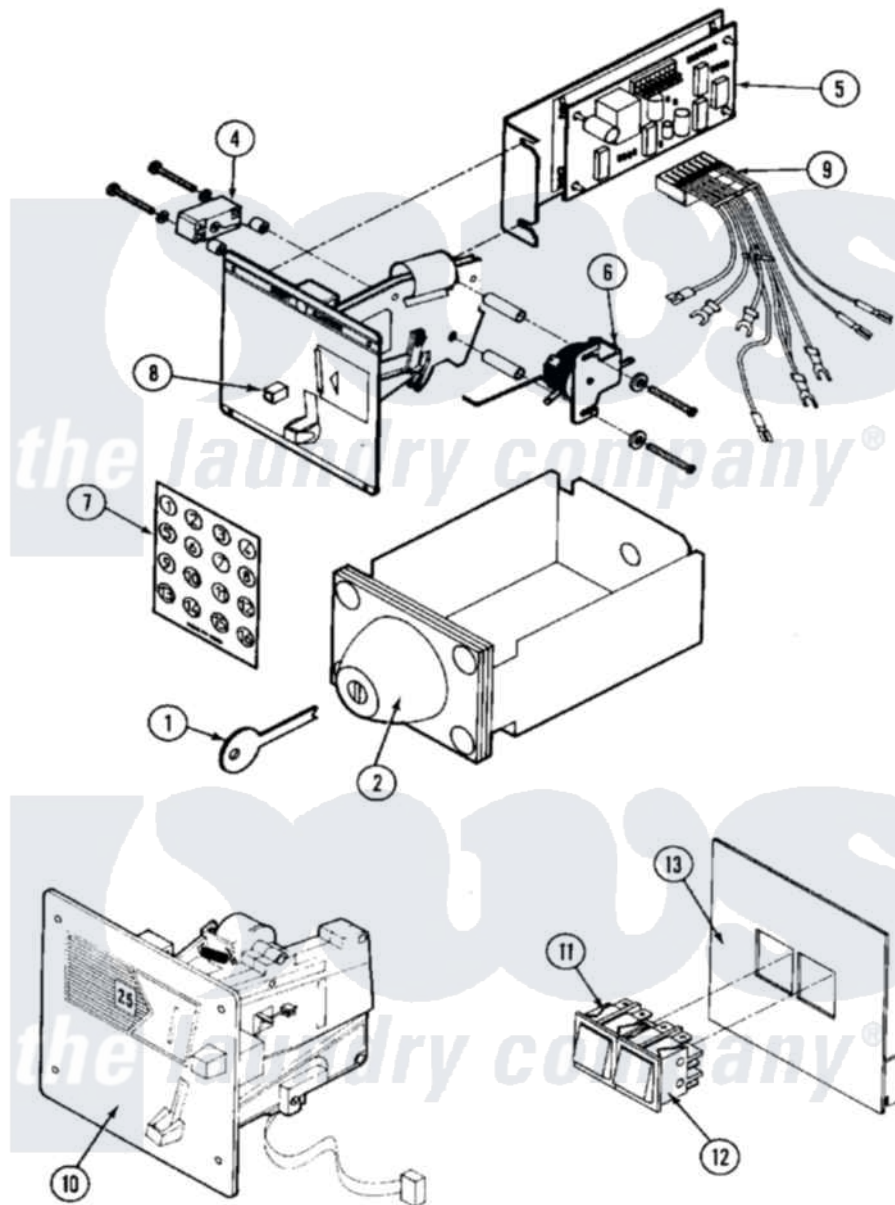

Maytag MAF25PN3 01 - COIN METER & MANUAL CONTROL

Maytag Residential Maytag MAF25PN3 Washer Parts Parts Diagram 01 - COIN METER & MANUAL CONTROL
 Click on the part number to view part

Item	Original Part Number	Replaced By	Status	Part Description
001	NLA		Not Available	KEY (UG 11)
002	24001606		Not Available	BOX, COIN (UG, RL, UG 12)
"	24001607		Not Available	BOX, COIN (UG, RL, UG 13)
"	24001608		Not Available	BOX, COIN (UG, RL, UG 14)
"	24001609		Not Available	BOX, COIN (UG, RL, UG 15)
"	24001610		Not Available	BOX, COIN (UG, RL, UG 16)
"	24001611		Not Available	BOX, COIN (UG, RL, UG 17)
"	24001612		Not Available	BOX, COIN (UG, RL, UG 18)
"	24001613		Not Available	BOX, COIN (UG, RL, UG 19)
"	24001614			Box, Coin
"	NLA		Not Available	BOX, COIN (UG, RL, UG 11)
003	24001615			COIN ACCEPTOR (US QUARTER)
004	NLA		Not Available	COIN SWITCH
005	24001617		Not Available	ELECTRONIC COIN COUNTER W/HAR
006	24001618		Not Available	SOLENOID, COIN BLOCKING

006	24001616	Not Available	(120V)
007	NLA	Not Available	DECAL, COIN METER (NUM 1-16)
008	24001620	Not Available	BUTTON, COIN RETURN
009	24001621	Not Available	HARNES, ELECTRONIC COIN CNTR
010	24001622	Not Available	(WITH OPTICAL SWITCH)
"	24001623	Not Available	GREENWALD, P.C. COIN METER
"	NLA	Not Available	AIRPAX P.C. COIN METER
011	24001251		Switch
012	24001252		Switch, Momentary
013	NLA	Not Available	COVER, PLATE (OPL)
014	24001624		Wiring Harness
"	24001625	Not Available	WIRING HARNESS (OPL SW PN) (ITEM 3 IS NOT SHOWN)
015	NLA	Not Available	DECAL FOR SW PLATE (OPL)