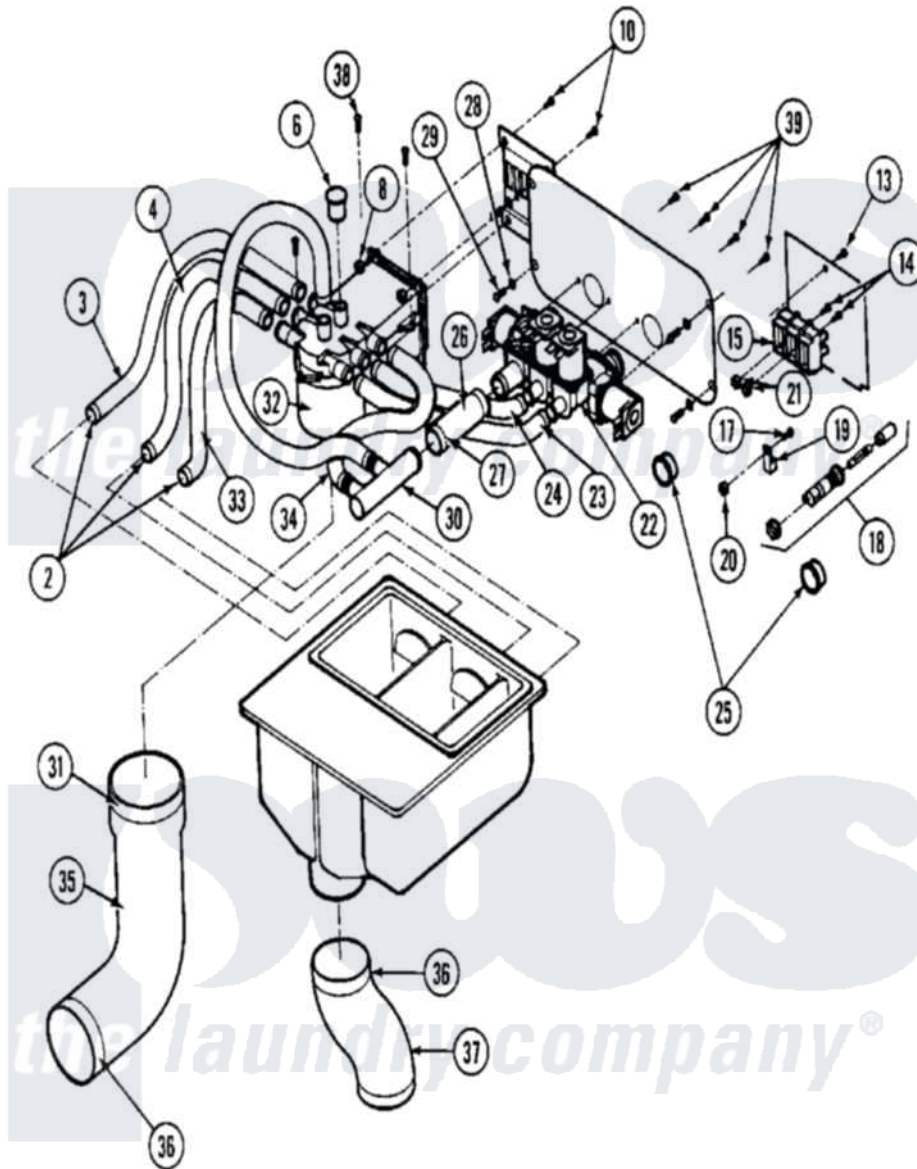

Maytag MAF25PN3 02 - SUPPLY DISPENSER ASSEMBLY

Maytag Residential Maytag MAF25PN3 Washer Parts Parts Diagram 02 - SUPPLY DISPENSER ASSEMBLY
 Click on the part number to view part

Item	Original Part Number	Replaced By	Status	Part Description
001	24001422		Not Available	DISPENSER, SUPPLY (OPL)
"	24001627		Not Available	DISPENSER, SUPPLY (COIN)
002	24001423	489503		Clamp
003	24001405			(ORDER BY FOOT)
"	NLA		Not Available	HOSE (1/2' ID)
004	24001405			(ORDER BY FOOT)
"	NLA		Not Available	HOSE (1/2' ID)
005	24001405			(ORDER BY FOOT)
"	NLA		Not Available	HOSE (1/2' ID)
006	24001424		Not Available	CAP, PLUG (YELLOW)
007	24001031			Breaker, Vac.
008	24001425			Nut, Fiberlock, Pltd
009	24001426			Cover, Vacuum Breaker
010	24001414	4450038		Screw
011	24001428		Not Available	MOUNTING PLATE, MIXING VALVE
012	24001429		Not Available	COVER, JUNCTION BOX

013	24001301	67006964	Screw, Glide
014	24001430		Screw, S.s
015	24001628	Not Available	BLOCK, INPUT POWER (4 WIRE)
"	24001629	Not Available	BLOCK, INPUT POWER (3 WIRE)
016	24001225		Fuse, Control
017	24001432	W10068250	Screw
018	24001433		Holder, Fuse
019	24001434	Not Available	CONNECTOR, GROUND
020	24001342	74005230	Nut, Lock
021	24001425		Nut, Fiberlock, Pltd
022	24001226		Valve, Mixing
023	24001405		(ORDER BY FOOT)
"	NLA	Not Available	HOSE (1/2' ID)
024	24001405		(ORDER BY FOOT)
"	NLA	Not Available	HOSE (1/2' ID)
025	24001436	8008P014-60	Grommet, Nylon
026	NLA	Not Available	HOSE (3/4 ID 2 1/2'')
027	24001438	285655	Clamp, Hose
028	24001439		Washer, Splitlock
029	24001440		Screw
030	24001441	Not Available	CONNECTOR, MANIFOLD (FILL)
031	24001282	Not Available	CLAMP, HOSE (No.48)
032	24001032		Breaker, Vac.
033	NLA	Not Available	HOSE (1/2' ID)
034	24001405		(ORDER BY FOOT)
"	NLA	Not Available	HOSE (1/2' ID)
035	24001195		Hose Kit, Vacuum Brk
036	24001353	696392	Hose Clamp
037	24001198		Hose Kit, Soap Dispenser
038	24001630	489069	Xxscrew, 10-12 X 1/2
039	24001357		Screw, Stainless Steel