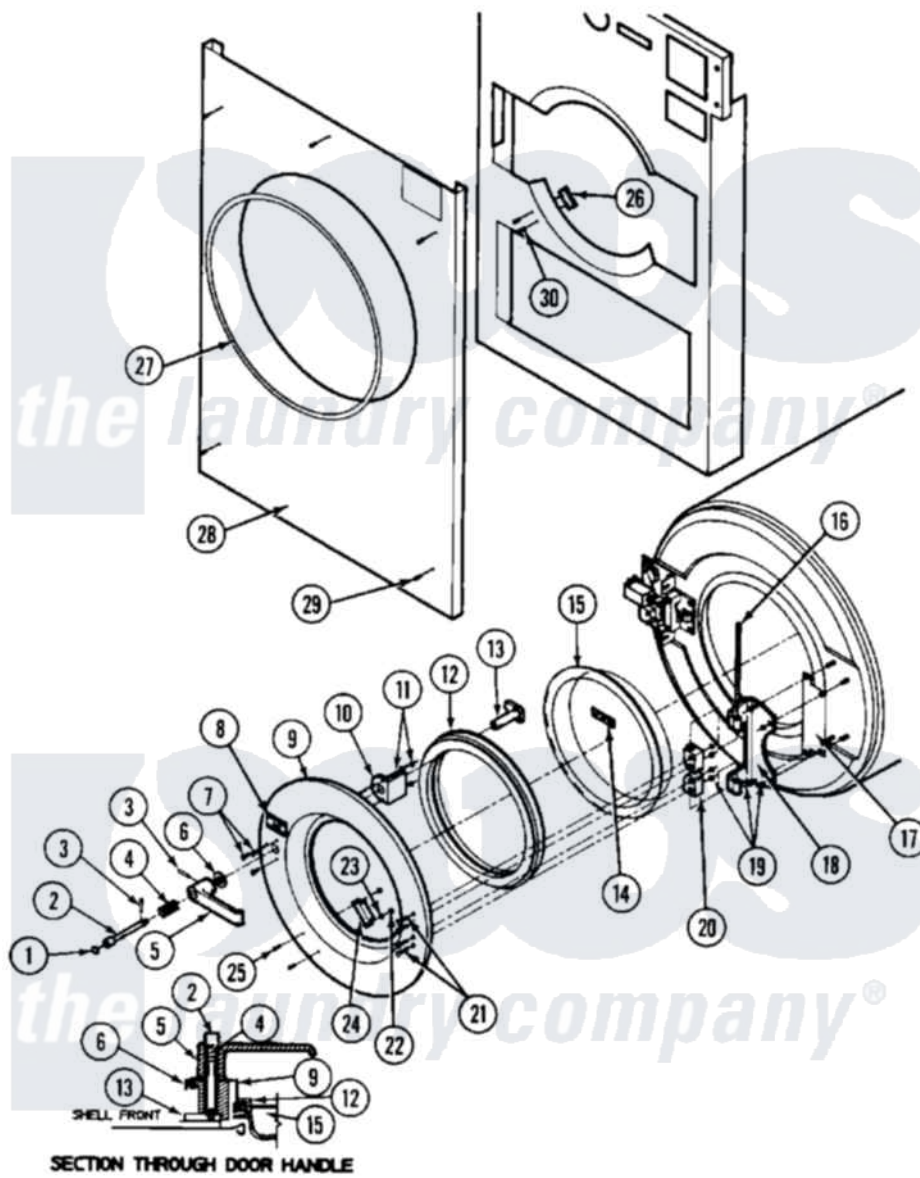

Maytag MAF25PN3 04 - DOOR & RELATED ASSEMBLY

Maytag Residential Maytag MAF25PN3 Washer Parts Parts Diagram 04 - DOOR & RELATED ASSEMBLY
 Click on the part number to view part

Item	Original Part Number	Replaced By	Status	Part Description
001	24001407		Not Available	DECAL, RED DOT
002	24001103			Rod, Push Button
003	24001721			Pin, Spring
004	24001338			Spring, Door Lock
005	24001336			Handle, Door
006	24001339			Washer, Nylon
007	24001341	3400814		Screw
008	24001462		Not Available	DECAL, PUSH BUTTON RED
009	24001636	24001638		Door Assembly
"	24001638			Door Assembly
"	NLA		Not Available	DOOR ONLY (OPL)
010	24001340		Not Available	SPACER, DOOR HANDLE
011	24001342	74005230		Nut, Lock
012	24001075			Gasket, Door
013	24001343			Arm, Latch
014	24001465		Not Available	DECAL, ROTATION SPIN (CCW)

015	24001098		Not Available	GLASS, DOOR
016	W10124350		Not Available	PART NUMBER NOT AVAILABLE
017	24001466			Shim, Hinge
018	24001333			Hinge, Door
019	24001305			Nut, Fiberlock
020	24001334			Mount, Door
021	24001467			Screw, S.s.
022	24001417	7103P070-60		Nut, Top Pilot
023	24001415			Washer, S.s.
024	24001470		Not Available	MAGNET
025	24001414	4450038		Screw
026	24001472			Switch, Magnet Position
027	24001185			Gasket Kit
028	24001135		Not Available	(INCLUDES TRIM & SCREWS)
"	24001136		Not Available	PANEL KIT, FRONT COIN (ALM) (INCLUDES TRIM & SCREWS)
"	24001137		Not Available	PANEL KIT, FRONT COIN (STNLSS) (INCLUDES TRIM & SCREWS)
"	NLA		Not Available	PANEL KIT, FRONT COIN (WHT)
029	24001474	3400086		Screw, 10-32 X 3/8
030	24001475		Not Available	RIVET, POP S.S. (1/8 X 1/4)