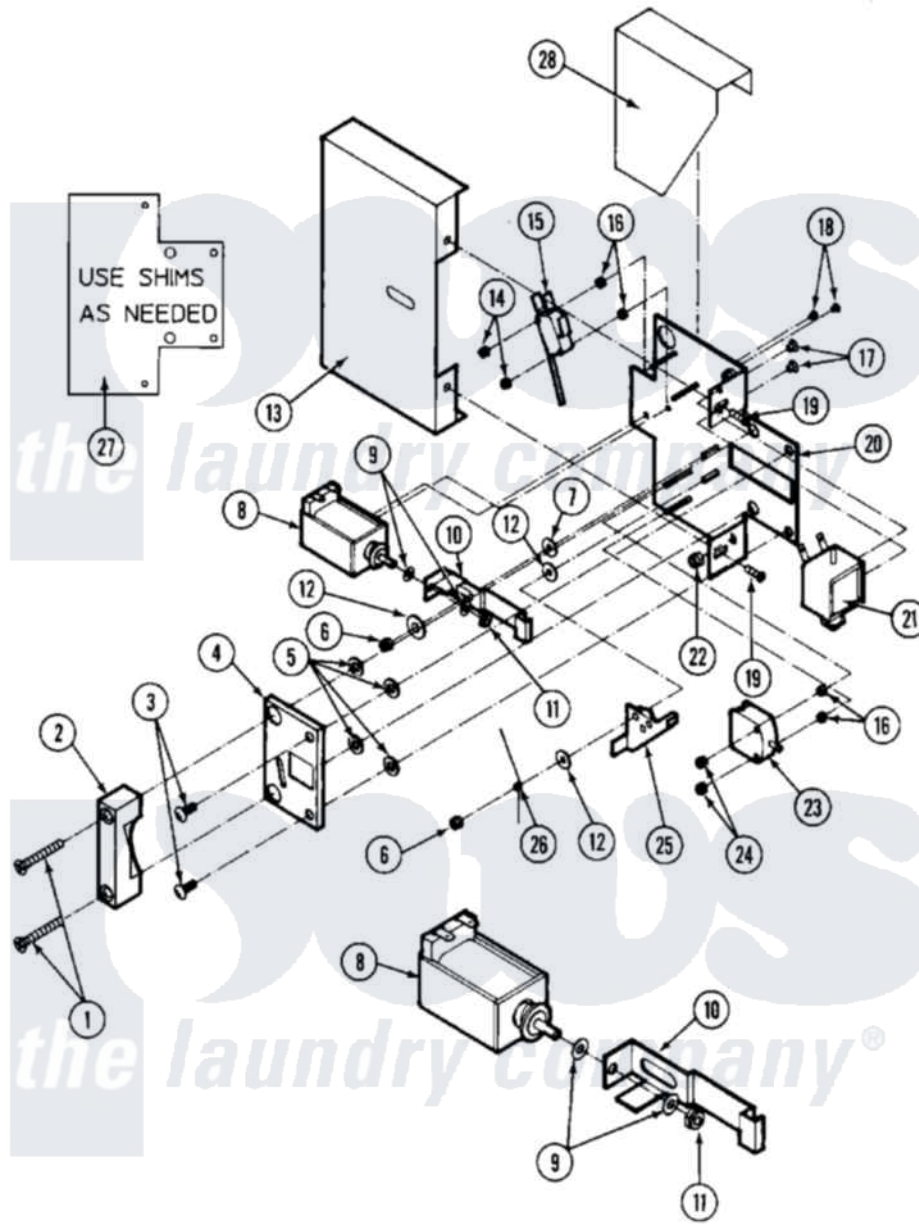

Maytag MAF25PN3 05 - DOOR LOCK

Maytag [Residential Maytag MAF25PN3 Washer Parts](#) Parts Diagram 05 - DOOR LOCK
 Click on the part number to view part

Item	Original Part Number	Replaced By	Status	Part Description
001	24001394		Not Available	DOOR LOCK COMPLETE (MN 110V)
"	24001640			Door Lock Complete
"	24001641			Door Lock Complete
"	24001642			Screw, S.s.
"	NLA		Not Available	KIT ASSY., DOOR
002	24001483		Not Available	CATCH, DOOR LOCK
003	24001323			Screw
004	24001484		Not Available	COVER, DOOR LOCK PLATE
005	24001295			Lockwasher, S.s.
006	24001342	74005230		Nut, Lock
007	24001485			Washer, Shoulder
008	24001101			Solenoid, Door Rel
009	24001358			Washer, Flat
010	24001250			Button, Push
"	24001486		Not Available	BUTTON, PUSH (STOP)
011	24001481	Y707702		Locknut

012	24001480		Washer, Teflon
013	24001487	Not Available	COVER, DOOR LOCK ASSY.
014	24001476		Nut, Fiberlock
015	24001229		Switch, Door Lock
016	24001477	Not Available	SPACER, NYLON (No.6)
017	24001479		Screw, S.s.
018	24001643		Screw, S.s.
019	24001301	67006964	Screw, Glide
020	NLA	Not Available	PLATE, DOOR LOCK
021	24001102		Solenoid, Door Lck
022	24001305		Nut, Fiberlock
023	24001255		Switch, Door Handle
"	24001257	24001255	Switch, Door Handle
024	24001425		Nut, Fiberlock, Pltd
025	24001230		Lever, Door Lock
026	24001293		Spring, Torsion
027	24001559		Shim, Door Lock
028	24001488	Not Available	SHIELD, SPLASH (DOOR LOCK)
029	24001645	Not Available	WIRING, HARNESS DOOR LOCK (MN)