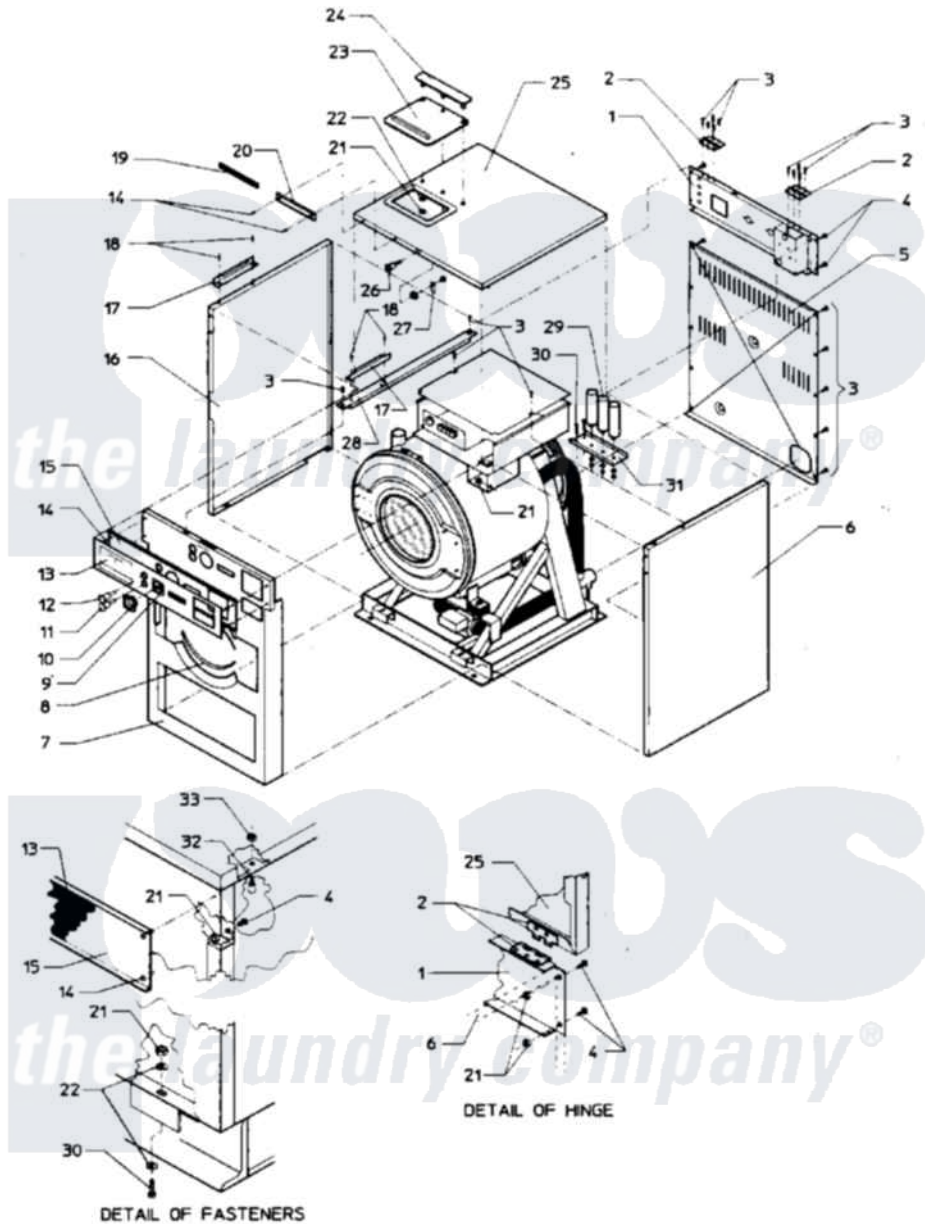

Maytag MAF35MC1 01 - MAIN EXPLODED VIEW - FINAL ASSEMBLY

Maytag [Residential Maytag MAF35MC1 Washer Parts](#) Parts Diagram 01 - MAIN EXPLODED VIEW - FINAL ASSEMBLY

[Click on the part number to view part](#)

Item	Original Part Number	Replaced By	Status	Part Description
001	24001169			Panel Kit, Valve
"	24001170		Not Available	PANEL KIT, VALVE
002	24001676		Not Available	HINGE, TOP COVER (NOTE: 18003069 AFTER SERIAL
"	Y24001300			Hinge
003	24001301	67006964		Screw, Glide
004	24001323			Screw
005	24001403		Not Available	KIT, PANEL (REAR)
"	Y24001400		Not Available	KIT, PANEL (REAR)
006	24001159		Not Available	PANEL KIT, SIDE (RT.)35 (AS VIEWED FROM FRONT)
"	24001162		Not Available	PANEL KIT, SIDE (RT.)18 (AS VIEWED FROM FRONT)
007	24001677		Not Available	PANEL ASSY. (INR. FRNT.)
"	24001678	24001694		Panel- FRO
008	24001550	24001532		Trim- Pane
009	24001679		Not Available	DECAL, CYCLE INDICATOR