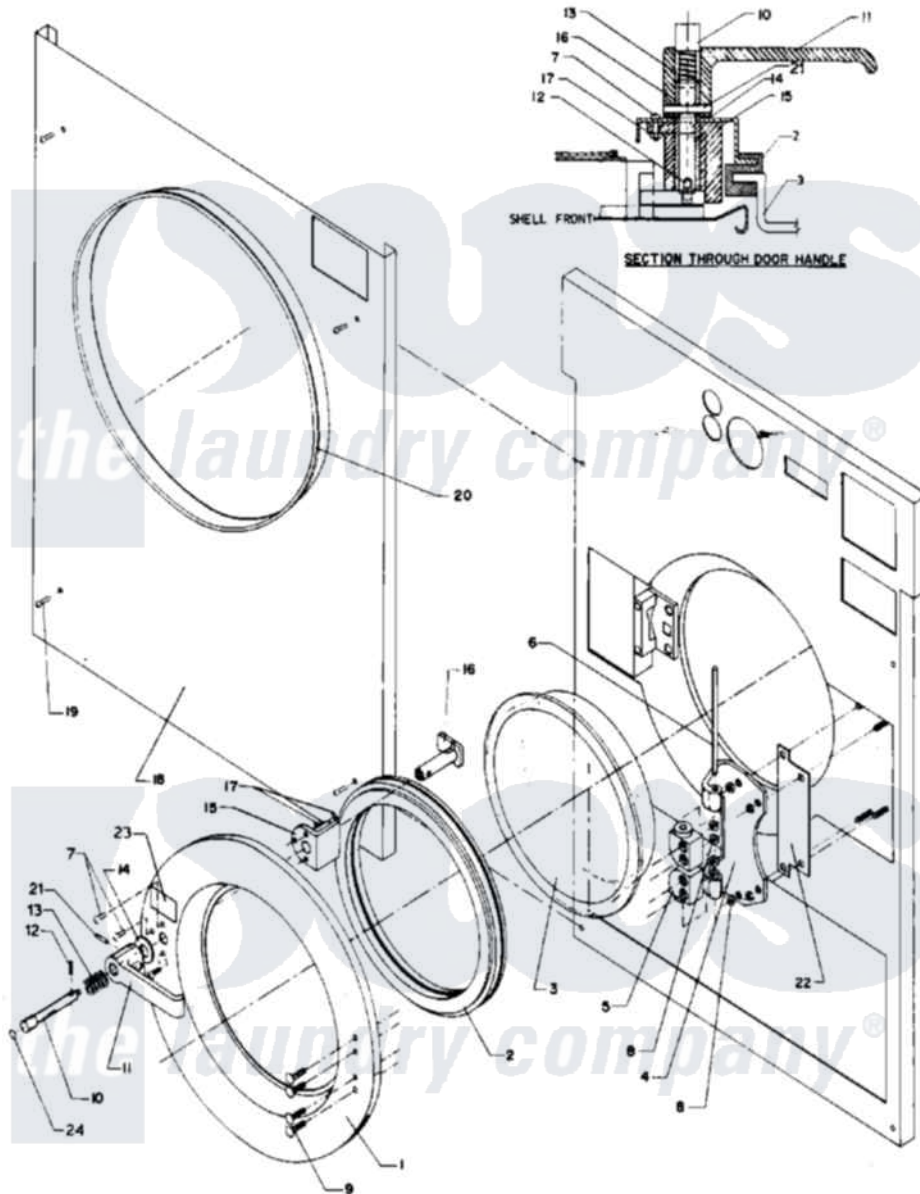

# Maytag MAF35MC1 02 - DOOR AND RELATED PARTS

Maytag Residential Maytag MAF35MC1 Washer Parts Parts Diagram 02 - DOOR AND RELATED PARTS  
 Click on the part number to view part

Item	Original Part Number	Replaced By	Status	Part Description
001	<a href="#">24001556</a>			Door Assembly
"	<a href="#">24001638</a>			Door Assembly
"	<a href="#">24001719</a>			Door
"	NLA		Not Available	DOOR
"	NLA		Not Available	DOOR ASSY. (OPL)
002	<a href="#">24001075</a>			Gasket, Door
"	24001076		Not Available	GASKET, DOOR
003	24001098		Not Available	GLASS, DOOR
"	24001099		Not Available	GLASS, DOOR
004	<a href="#">24001333</a>			Hinge, Door
005	<a href="#">24001334</a>			Mount, Door
006	W10124350		Not Available	PART NUMBER NOT AVAILABLE
007	24001341	<a href="#">3400814</a>		Screw
008	<a href="#">24001305</a>			Nut, Fiberlock
009	<a href="#">24001467</a>			Screw, S.s.
010	<a href="#">24001103</a>			Rod, Push Button

011	<a href="#">24001336</a>		Handle, Door
012	<a href="#">24001721</a>		Pin, Spring
013	<a href="#">24001338</a>		Spring, Door Lock
014	24001310	<a href="#">Y015627</a>	Screw- Hex
015	24001340	Not Available	SPACER, DOOR HANDLE
016	<a href="#">24001343</a>		Arm, Latch
017	24001342	<a href="#">74005230</a>	Nut, Lock
018	24001133	Not Available	KIT, PNL, FRT COIN (STLS.)
"	24001140	Not Available	KIT, PNL, FRNT COIN (STLS.)
"	24001728	Not Available	OUTER PANEL KIT (COIN ALM)
"	NLA	Not Available	KIT, PNL, FRT OPL (STLS.)
019	24001474	<a href="#">3400086</a>	Screw, 10-32 X 3/8
020	24001722	Not Available	TRIM, OUTER FRONT PANEL
021	24001827	<a href="#">24001721</a>	Pin, Spring
022	<a href="#">24001466</a>		Shim, Hinge
023	24001462	Not Available	DECAL, PUSH BUTTON RED
024	24001407	Not Available	DECAL, RED DOT