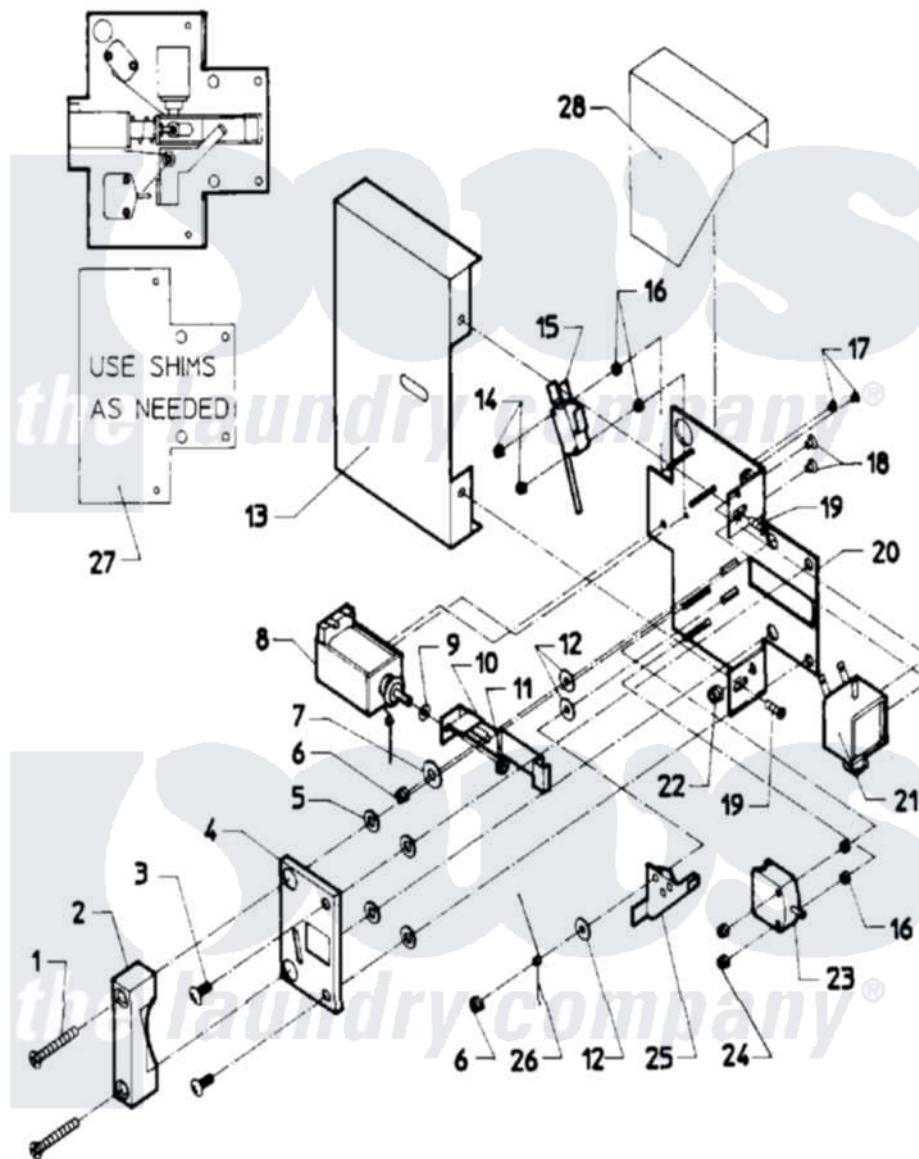

# Maytag MAF35MC1 03 - DOOR SAFETY INTERLOCK-COIN MODELS

Maytag [Residential Maytag MAF35MC1 Washer Parts](#) Parts Diagram 03 - DOOR SAFETY INTERLOCK-COIN MODELS  
 Click on the part number to view part

Item	Original Part Number	Replaced By	Status	Part Description
001	<a href="#">24001640</a>			Door Lock Complete
"	W10124350		Not Available	PART NUMBER NOT AVAILABLE
002	24001483		Not Available	CATCH, DOOR LOCK
003	<a href="#">24001323</a>			Screw
004	24001484		Not Available	COVER, DOOR LOCK PLATE
005	<a href="#">24001295</a>			Lockwasher, S.s.
006	24001342	<a href="#">74005230</a>		Nut, Lock
007	<a href="#">24001485</a>			Washer, Shoulder
008	<a href="#">24001101</a>			Solenoid, Door Rel
009	<a href="#">24001358</a>			Washer, Flat
010	<a href="#">24001250</a>			Button, Push
011	24001481	<a href="#">Y707702</a>		Locknut
012	<a href="#">24001480</a>			Washer, Teflon
013	24001487		Not Available	COVER, DOOR LOCK ASSY.
014	<a href="#">24001476</a>			Nut, Fiberlock
015	<a href="#">24001229</a>			Switch, Door Lock

016	24001477		Not Available	SPACER, NYLON (No.6)
017	<a href="#">24001643</a>			Screw, S.s.
018	<a href="#">24001479</a>			Screw, S.s.
019	24001301	<a href="#">67006964</a>		Screw, Glide
020	NLA		Not Available	PLATE, DOOR LOCK
021	<a href="#">24001102</a>			Solenoid, Door Lck
022	<a href="#">24001305</a>			Nut, Fiberlock
023	<a href="#">24001255</a>			Switch, Door Handle
024	24001736	<a href="#">24001425</a>		Nut, Fiberlock, Pltd
025	<a href="#">24001230</a>			Lever, Door Lock
026	<a href="#">24001293</a>			Spring, Torsion
027	<a href="#">24001559</a>			Shim, Door Lock
028	24001488		Not Available	SHIELD, SPLASH (DOOR LOCK)