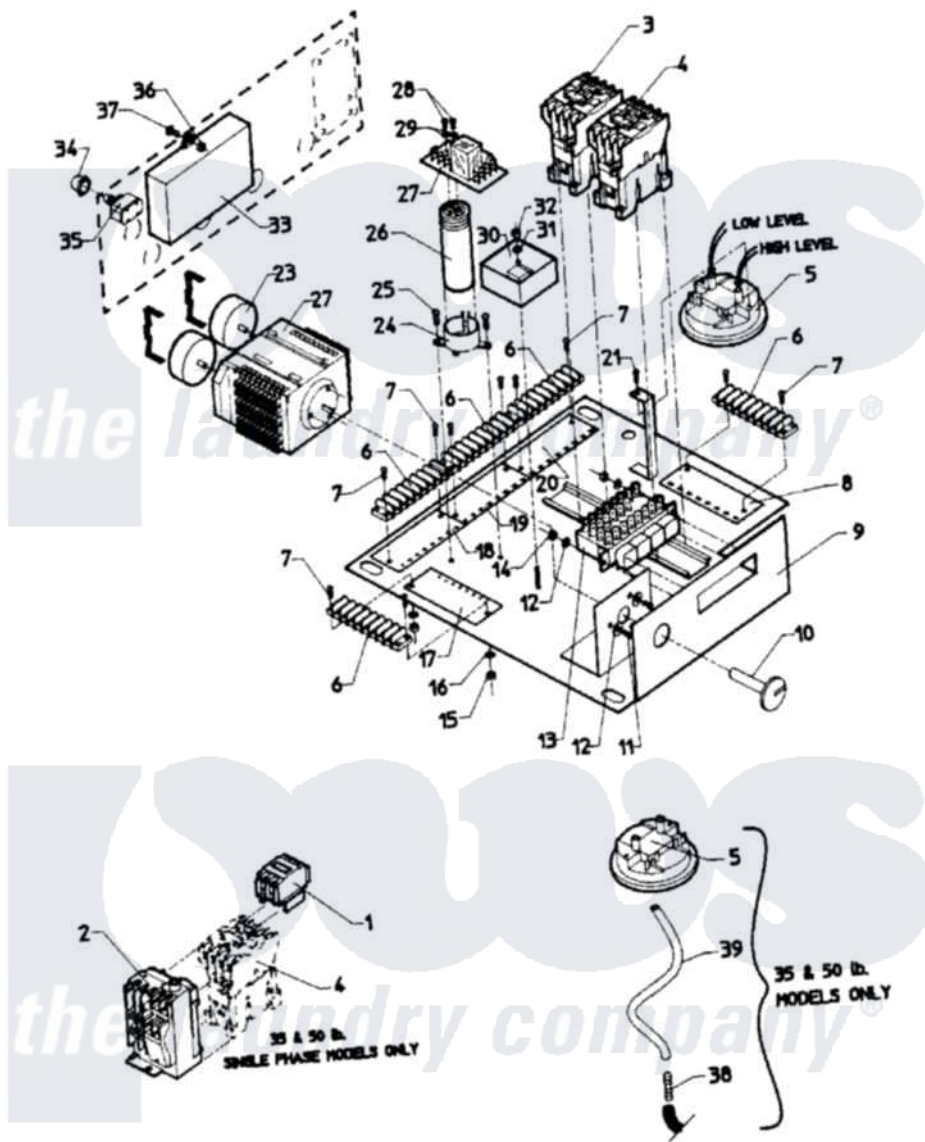

# Maytag MAF35MC1 04 - CONTROL MODULE

Maytag [Residential Maytag MAF35MC1 Washer Parts](#) Parts Diagram 04 - CONTROL MODULE  
 Click on the part number to view part

Item	Original Part Number	Replaced By	Status	Part Description
001	24001104		Not Available	CONTACTOR, AUX. ADDER
002	<a href="#">24001233</a>			Protector, Overload
003	24001105	<a href="#">24002051</a>		Contacto-
004	24001105	<a href="#">24002051</a>		Contacto-
"	<a href="#">24001737</a>			Relay
"	<a href="#">24001738</a>			Relay
005	24001223		Not Available	SWITCH, DUAL LEVEL
"	NLA		Not Available	SWITCH, TRI LEVEL---N
006	24001412		Not Available	STRIP, TERMINAL
007	24001414	<a href="#">4450038</a>		Screw
008	24001030		Not Available	DECAL,INSUL.TERM STRIP (33-40)
009	W10124350		Not Available	PART NUMBER NOT AVAILABLE
010	W10124350		Not Available	PART NUMBER NOT AVAILABLE
011	<a href="#">24001357</a>			Screw, Stainless Steel