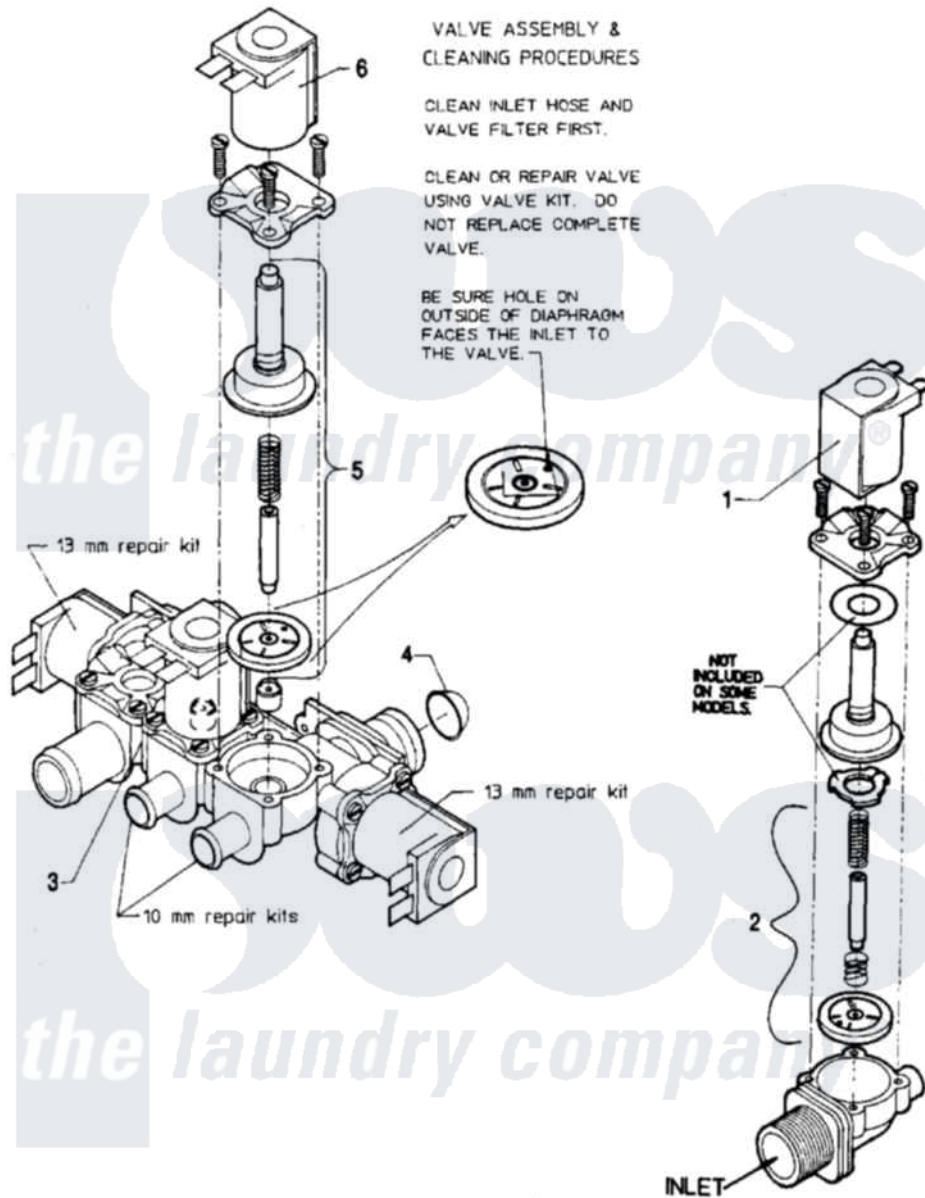

Maytag MAF35MC1 05 - WATER VALVE

Maytag [Residential Maytag MAF35MC1 Washer Parts](#) Parts Diagram 05 - WATER VALVE
 Click on the part number to view part

Item	Original Part Number	Replaced By	Status	Part Description
001	24001118			Valve
"	24001119			Valve
"	24001120			Valve-1 WAY
"	24001232			Coil, Water Valve
"	24001776			Valve, Water
002	24001121			Kit, Valve Repair
"	24001122			Kit, Valve Repair
003	24001226			Valve, Mixing
"	24001448			Seal
"	24001549		Not Available	FILTER, MESH (11MM US THREAD)
004	24001634		Not Available	SCREEN, VALVE
005	24001122			Kit, Valve Repair
"	24001231			Kit, Repair
006	24001232			Coil, Water Valve