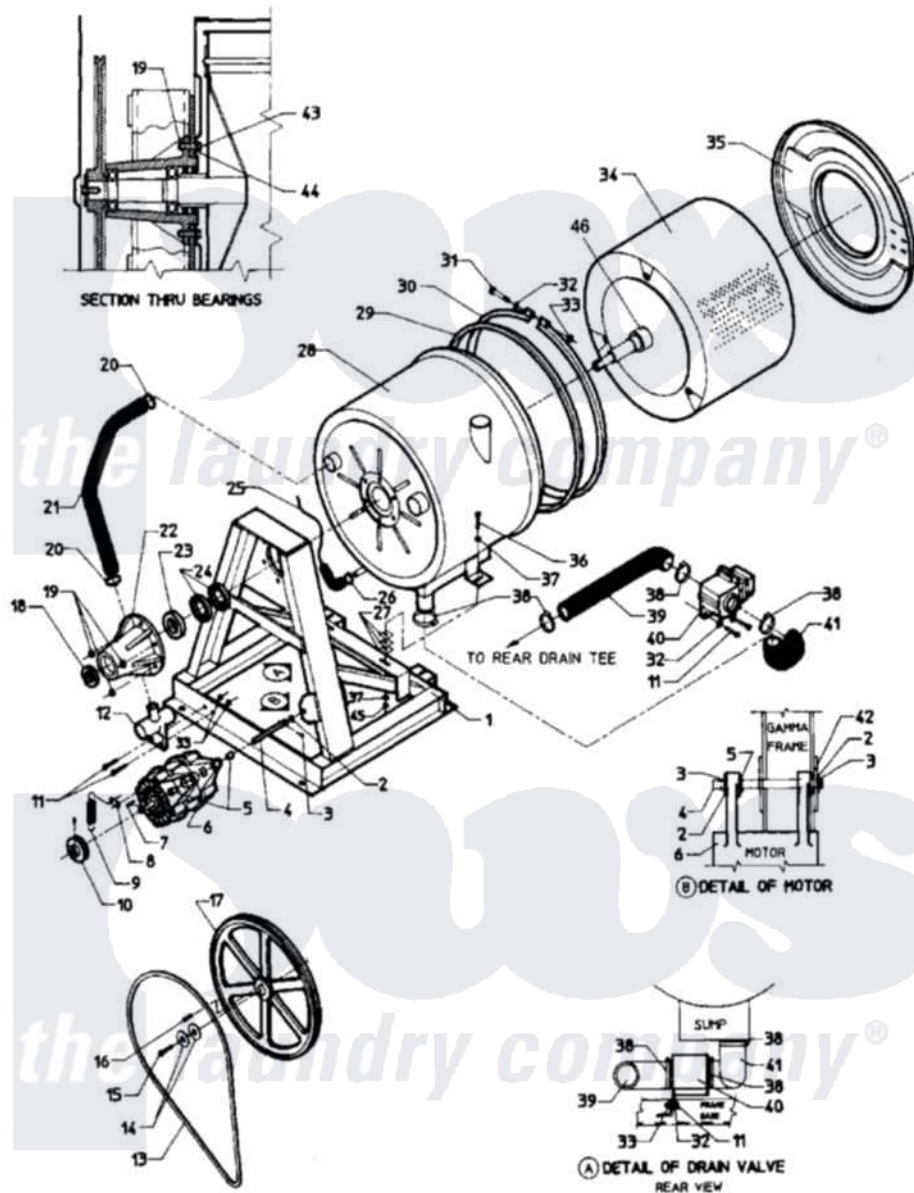

Maytag MAF35MC1 06 - MAIN EXPLODED VIEW-SUB ASSEMBLY

Maytag Residential Maytag MAF35MC1 Washer Parts Parts Diagram 06 - MAIN EXPLODED VIEW-SUB ASSEMBLY
 Click on the part number to view part

Item	Original Part Number	Replaced By	Status	Part Description
001	24001369		Not Available	KIT ASSY., FRAME (2 SPEED)
"	24001371		Not Available	KIT ASSY., FRAME (2 SPEED)
002	24001511			Washer, Hardened
003	24001512		Not Available	PIN, COTTER PLTD. (1/8X1 1/2)
004	24001647		Not Available	ROD, MOTOR SUPPORT
"	24001802		Not Available	SUPPORT ROD, MOTOR
005	24001021			Bushing, Motor
006	24001078			Motor, 2SP
"	24001079			Motor 2SP 1 Phase
"	24001082			Motor, 2SP
"	24001083			Motor, 2SP
007	24001648		Not Available	KEY (MOTOR 3/16" X 1 1/2")
008	24001651		Not Available	CLIP, MOTOR SPRING
009	24001650		Not Available	SPRING (BELT TENSION)