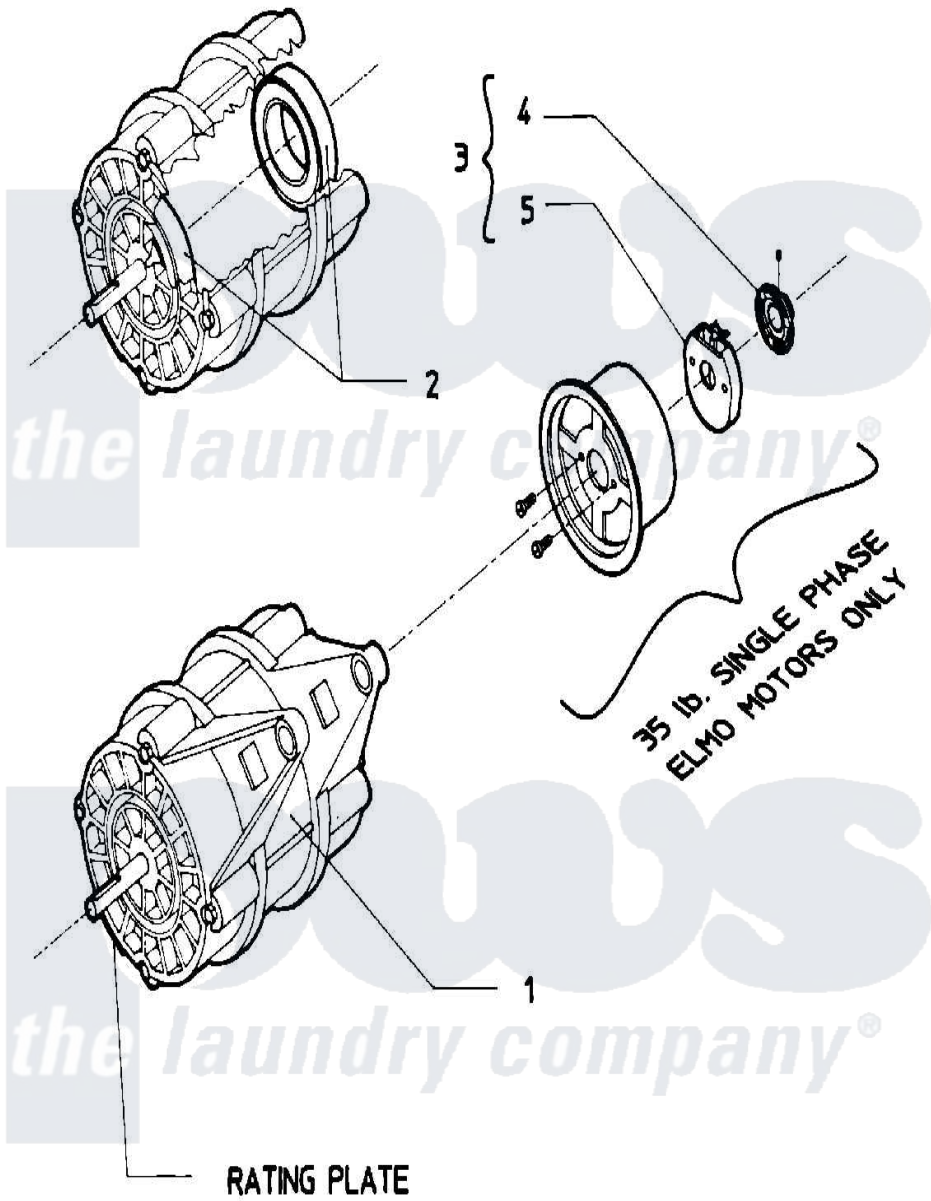

Maytag MAF35MC1 07 - MOTOR

Maytag [Residential Maytag MAF35MC1 Washer Parts](#) Parts Diagram 07 - MOTOR
 Click on the part number to view part

Item	Original Part Number	Replaced By	Status	Part Description
001	24001078			Motor, 2SP
"	24001079			Motor 2SP 1 Phase
"	24001082			Motor, 2SP
"	24001083			Motor, 2SP
002	24001017			Bearing, Motor
"	24001018			Bearing, 6204-2RS
003	W10124350		Not Available	PART NOT USED