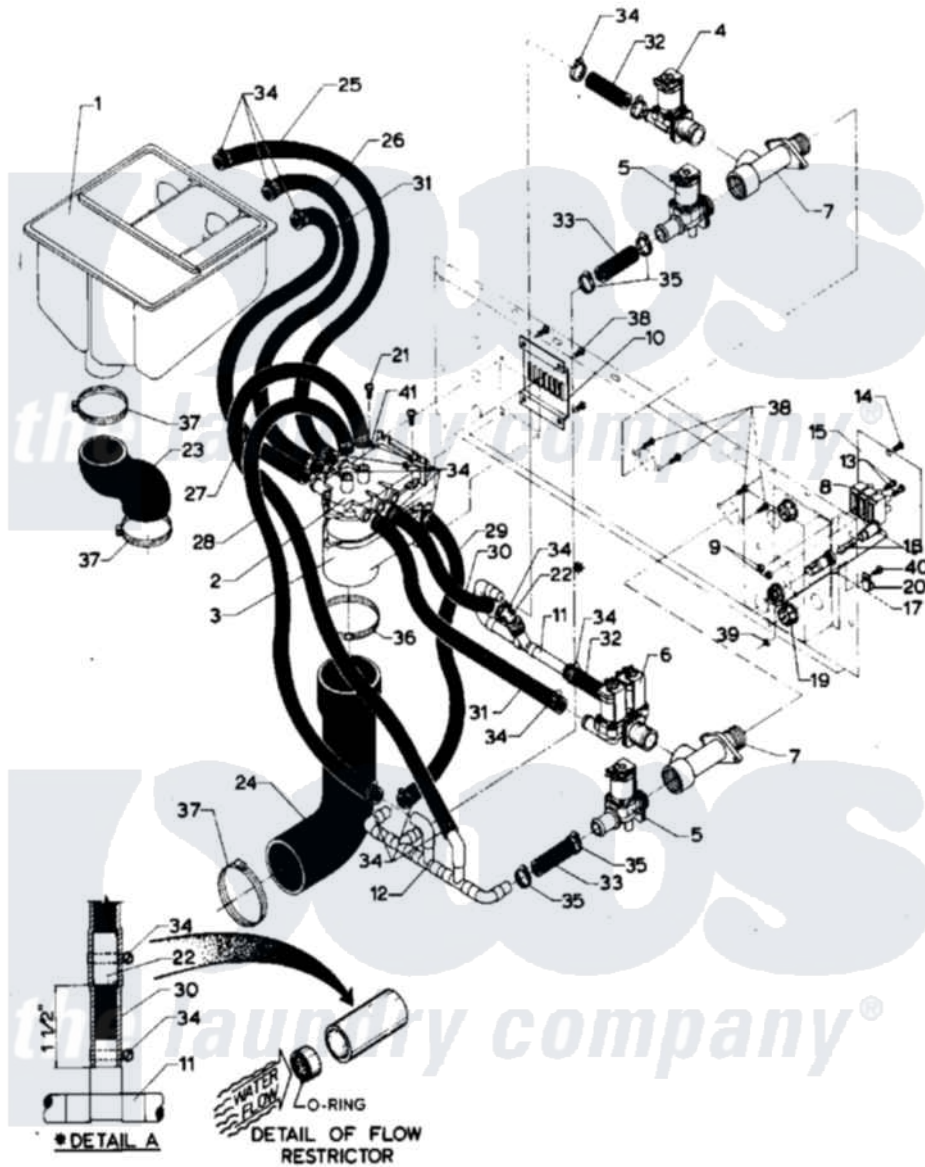

Maytag MAF35MC1 08 - SOAP DISPENSER

Maytag [Residential Maytag MAF35MC1 Washer Parts](#) Parts Diagram 08 - SOAP DISPENSER
 Click on the part number to view part

Item	Original Part Number	Replaced By	Status	Part Description
001	24001627		Not Available	DISPENSER, SUPPLY (COIN)
002	24001031			Breaker, Vac.
003	24001032			Breaker, Vac.
004	24001119			Valve
005	W10124350		Not Available	PART NUMBER NOT AVAILABLE
006	W10124350		Not Available	PART NUMBER NOT AVAILABLE
007	24001448			Seal
008	24001366		Not Available	BLOCK, INPUT & POWER (4 TERM)
"	24001629		Not Available	BLOCK, INPUT POWER (3 WIRE)
009	24001425			Nut, Fiberlock, Pltd
010	24001426			Cover, Vacuum Breaker
011	24001777		Not Available	MANIFOLD, SUPPLY
012	W10124350		Not Available	PART NUMBER NOT AVAILABLE

013	24001430		Screw, S.s
014	24001301	67006964	Screw, Glide
015	24001429		Not Available COVER, JUNCTION BOX
016	W10124350		Not Available PART NUMBER NOT AVAILABLE
017	24001433		Holder, Fuse
018	24001225		Fuse, Control
019	24001436	8008P014-60	Grommet, Nylon
020	24001434		Not Available CONNECTOR, GROUND
021	24001432	W10068250	Screw
022	24001775		Not Available FLOW RESTRICTOR ASSY.
023	24001442		Hose, Soap Dispenser
024	24001033		Hose, Vacuum Breaker
025	24001781		Not Available HOSE
026	24001783		Not Available HOSE
027	W10124350		Not Available PART NOT USED
028	24001767		Not Available HOSE
029	24001788		Not Available HOSE
030	24001771		Not Available HOSE
031	24001792		Hose
032	24001794		Hose
033	24001794		Hose
034	24001423	489503	Clamp
035	24001797		Not Available CLAMP (SIZE 24)
036	24001282		Not Available CLAMP, HOSE (No.48)
037	24001353	696392	Hose Clamp
038	24001414	4450038	Screw
039	24001342	74005230	Nut, Lock
040	24001432	W10068250	Screw
041	24001425		Nut, Fiberlock, Pltd