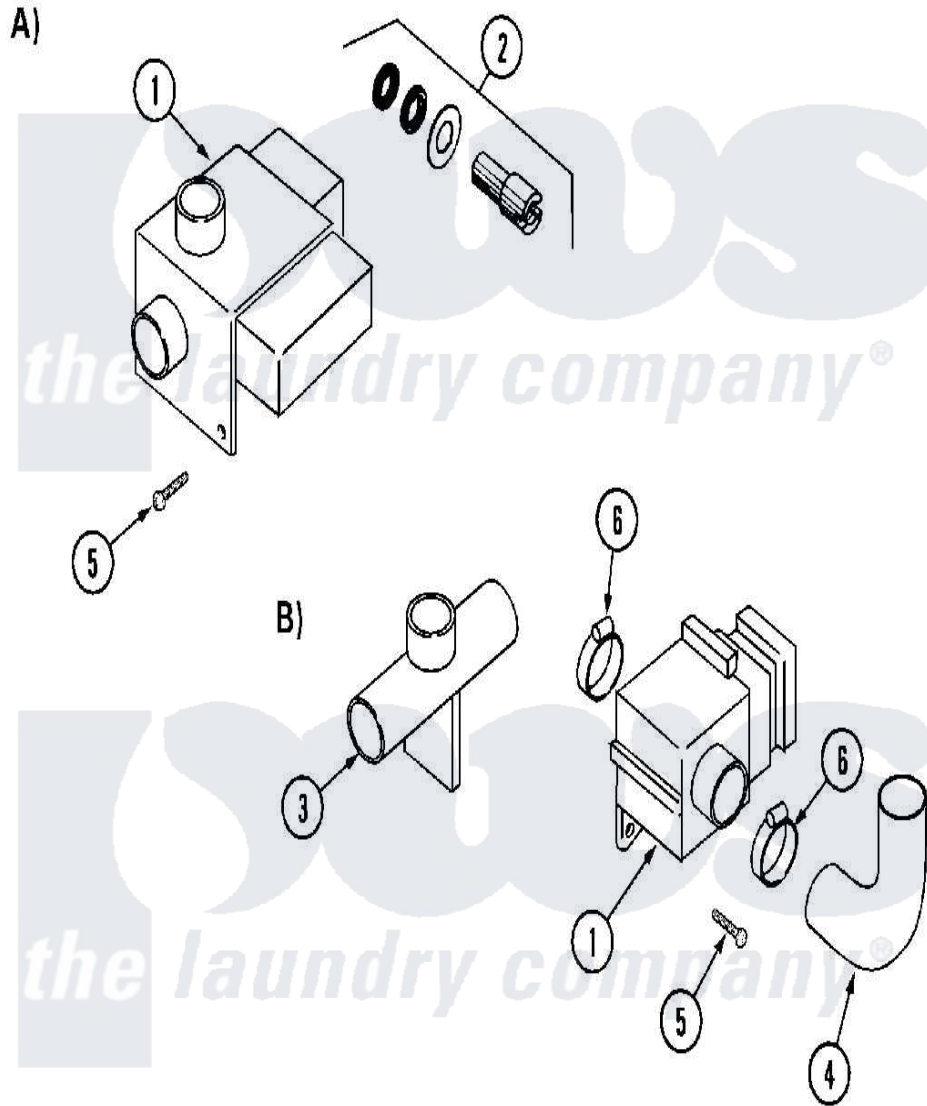

Maytag MAF35MC1 09 - DRAIN VALVE

Maytag [Residential Maytag MAF35MC1 Washer Parts](#) Parts Diagram 09 - DRAIN VALVE
 Click on the part number to view part

Item	Original Part Number	Replaced By	Status	Part Description
001	24001116			Valve, Drain
"	24001217			Valve, Drain
"	24001530			Valve, Motor Drain
002	24001528			Shaft, Drive And Seal Kit
003	24001826		Not Available	(B)CONNECTION, TEE-DRAIN
004	24001565			Hose, Drain
005	24001502	8204624		Bolt
006	24001353	696392		Hose Clamp