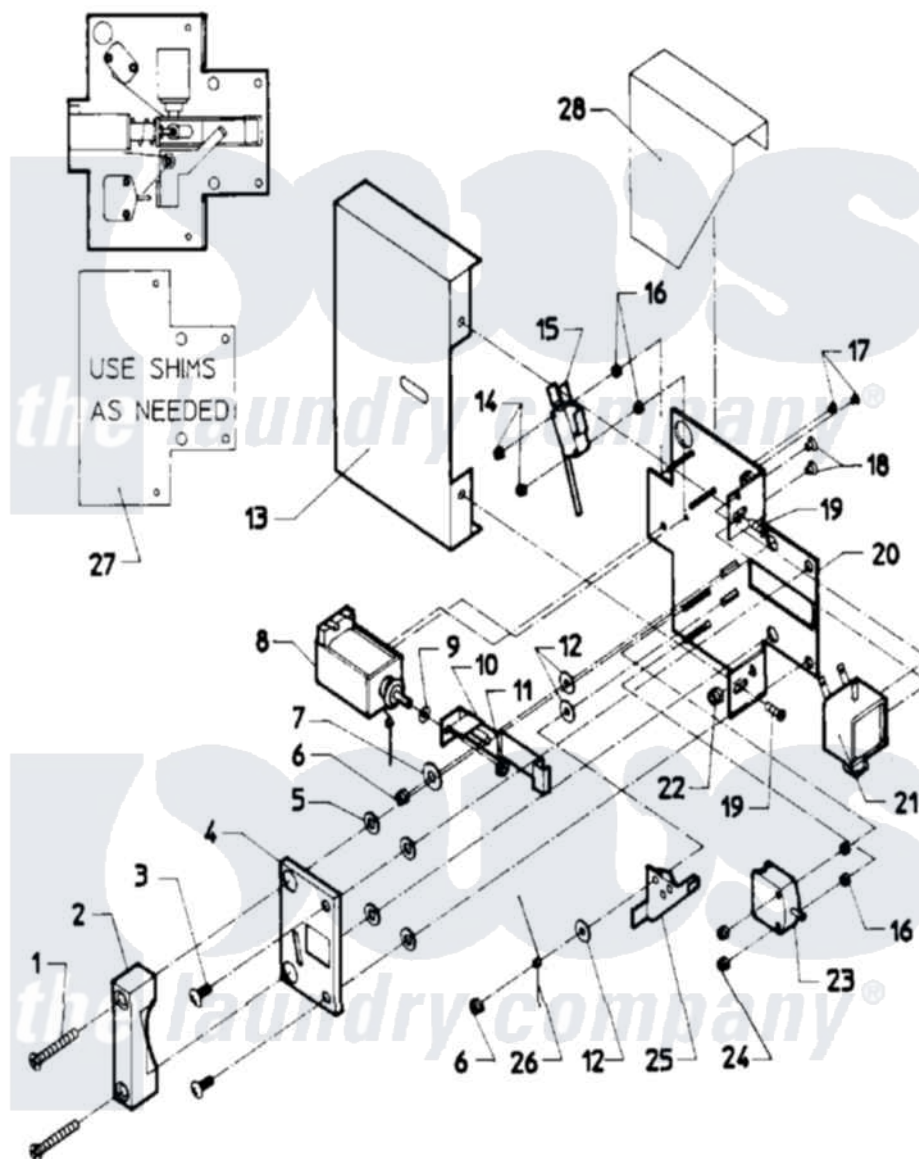

Maytag MAF35MC4TS 03 - DOOR SAFETY INTERLOCK (MAF35MC4Tx)

Maytag Residential Maytag MAF35MC4TS Washer Parts Diagram 03 - DOOR SAFETY INTERLOCK (MAF35MC4Tx)

[Click on the part number to view part](#)

Item	Original Part Number	Replaced By	Status	Part Description
001	24001642			Screw, S.s.
002	24001483		Not Available	CATCH, DOOR LOCK
003	24001323			Screw
004	24001484		Not Available	COVER, DOOR LOCK PLATE
005	24001295			Lockwasher, S.s.
006	24001342	74005230		Nut, Lock
007	24001485			Washer, Shoulder
008	24001101			Solenoid, Door Rel
009	24001358			Washer, Flat
010	24001250			Button, Push
011	24001481	Y707702		Locknut
012	24001480			Washer, Teflon
013	24001487		Not Available	COVER, DOOR LOCK ASSY.
014	24001476			Nut, Fiberlock
015	24001229			Switch, Door Lock
016	24001477		Not Available	SPACER, NYLON (No.6)

017	24001643		Screw, S.s.
018	24001479		Screw, S.s.
019	24001301	67006964	Screw, Glide
020	NLA	Not Available	PLATE, DOOR LOCK
021	24001102		Solenoid, Door Lck
022	24001305		Nut, Fiberlock
023	24001255		Switch, Door Handle
024	24001736	24001425	Nut, Fiberlock, Pltd
025	24001230		Lever, Door Lock
026	24001293		Spring, Torsion
027	24001559		Shim, Door Lock
028	24001488	Not Available	SHIELD, SPLASH (DOOR LOCK)
029	24001640		Door Lock Complete