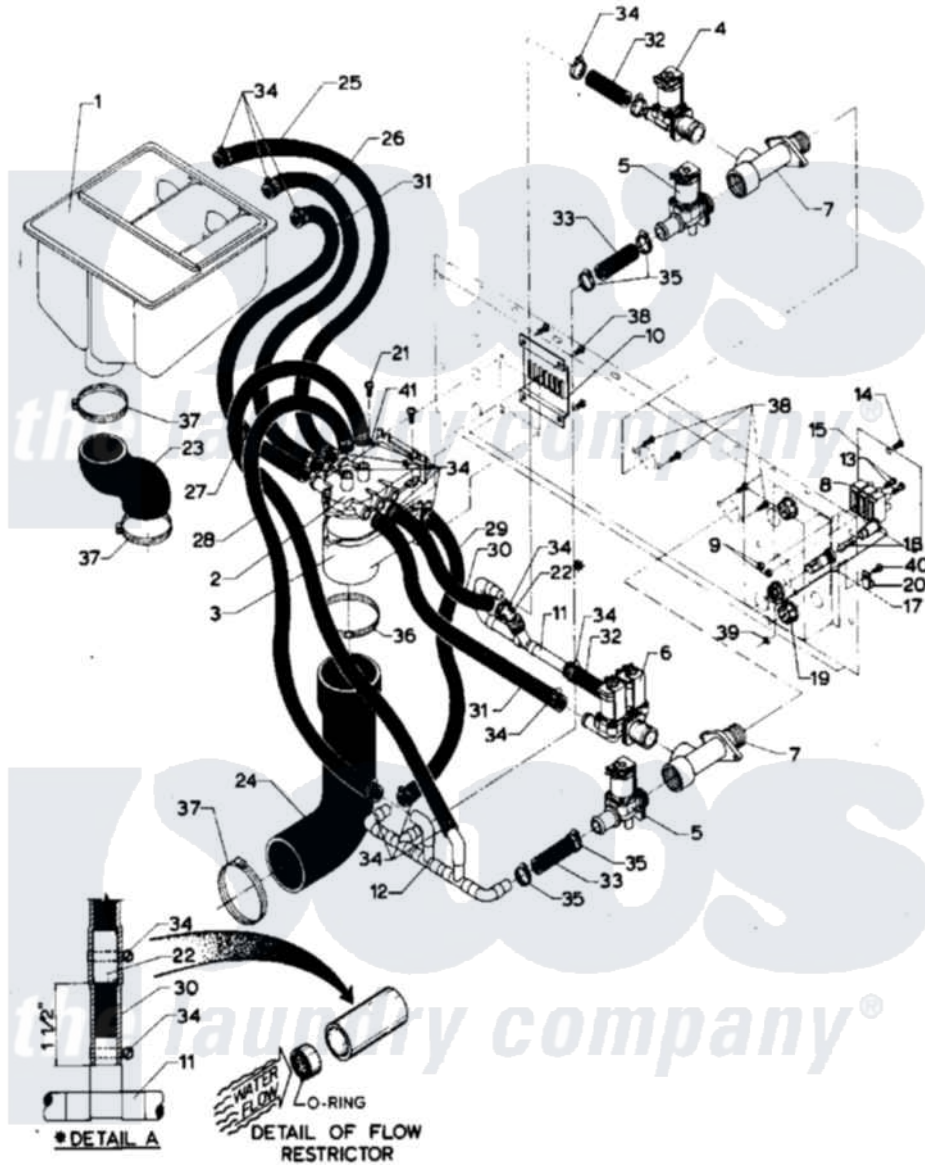

# Maytag MAF35MC4TS 04 - SOAP DISPENSER (MAF35MC4Tx)

Maytag Residential Maytag MAF35MC4TS Washer Parts Parts Diagram 04 - SOAP DISPENSER (MAF35MC4Tx)  
 Click on the part number to view part

Item	Original Part Number	Replaced By	Status	Part Description
001	24001627		Not Available	DISPENSER, SUPPLY (COIN)
002	<a href="#">24001031</a>			Breaker, Vac.
003	<a href="#">24001032</a>			Breaker, Vac.
004	<a href="#">24001119</a>			Valve
005	W10124350		Not Available	PART NUMBER NOT AVAILABLE
006	W10124350		Not Available	PART NUMBER NOT AVAILABLE
007	<a href="#">24001448</a>			Seal
008	24001366		Not Available	BLOCK, INPUT & POWER (4 TERM)
"	24001629		Not Available	BLOCK, INPUT POWER (3 WIRE)
009	<a href="#">24001425</a>			Nut, Fiberlock, Pltd
010	<a href="#">24001426</a>			Cover, Vacuum Breaker
011	24001777		Not Available	MANIFOLD, SUPPLY
012	W10124350		Not Available	PART NUMBER NOT AVAILABLE