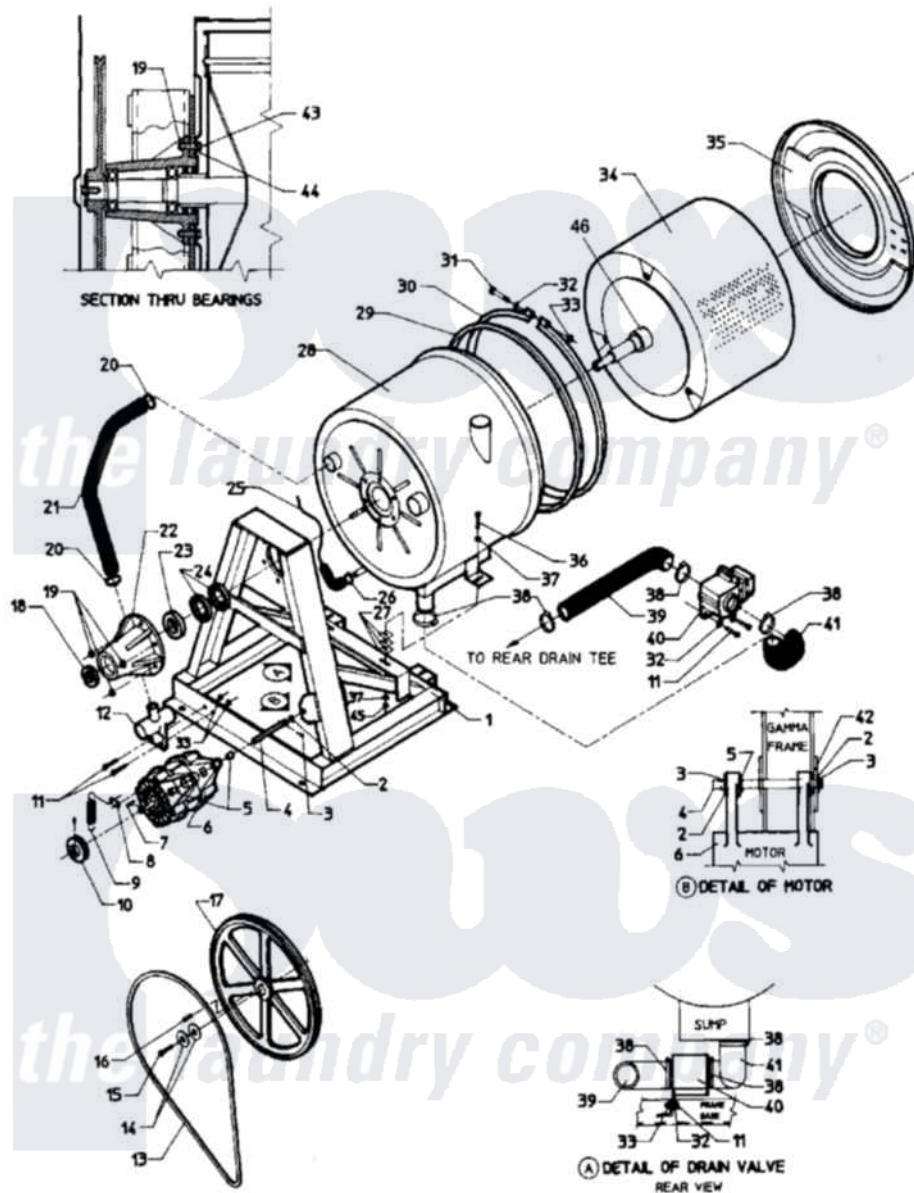

Maytag MAF35MC4TS 07 - SUB ASSEMBLY (MAF35MC4Tx)

Maytag Residential Maytag MAF35MC4TS Washer Parts Parts Diagram 07 - SUB ASSEMBLY (MAF35MC4Tx)
 Click on the part number to view part

Item	Original Part Number	Replaced By	Status	Part Description
001	24001371		Not Available	KIT ASSY., FRAME (2 SPEED)
002	24001511			Washer, Hardened
003	24001512		Not Available	PIN, COTTER PLTD. (1/8X1 1/2)
004	24001802		Not Available	SUPPORT ROD, MOTOR
005	24001021			Bushing, Motor
006	24001017			Bearing, Motor
"	24001079			Motor 2SP 1 Phase
007	24001648		Not Available	KEY (MOTOR 3/16" X 1 1/2")
008	24001651		Not Available	CLIP, MOTOR SPRING
009	24001650		Not Available	SPRING (BELT TENSION)
010	24002042			Pulley, Motor
011	24001502	8204624		Bolt
012	24001826		Not Available	(B)CONNECTION, TEE-DRAIN
013	24001095			Belt, V

014	24001501		Washer, Stainless Steel
015	Y24001500		Screw, S.s.
016	24001499	Not Available	KEY (3/8" X 1 1/4")
017	W10124350	Not Available	NOT REQUIRED PART OR SEE NOTE
018	24002048		Bearing, 6308-2RS
019	24001495		Nut, Fiberlock
"	24001563		Nut, Fiberlock
020	24001283	Not Available	CLAMP, HOSE (No.28)
021	24001506		Hose, Overflow
022	24001260		Kit, Trunion
023	24002046		Bearing, 6312-2RS
024	24001020		Seal, Shaft
025	24001661	Not Available	HOSE, AIR DOME
026	24001438	285655	Clamp, Hose
027	24001803	Not Available	SHIM, SHELL
028	24001377	Not Available	KIT, SHIELD RETRO
029	24001184		Gasket Kit
030	24001389	Not Available	KIT, BAND SHELL
031	24001215		Kit, Band Fastener
032	24001215		Kit, Band Fastener
033	24001215		Kit, Band Fastener
034	24001804	24001268	Basket 35
035	24001385	Not Available	KIT, FRONT SHELL
036	24001657		Bolt
037	24001516		Washer, Flat Pltd.
038	24001353	696392	Hose Clamp
039	24001660		Hose, Drain
040	24001116		Valve, Drain
041	24001565		Hose, Drain
042	24001805	Not Available	TRIM, FRONT PANEL
043	24001497		Bolt, S.s.
"	24001807		Bolt, S.s.
044	24001809		Washer, Flat
"	24001810		Washer, Flat
045	24001515		Nut, Fiberlock Pltd.
046	24001271		Collar