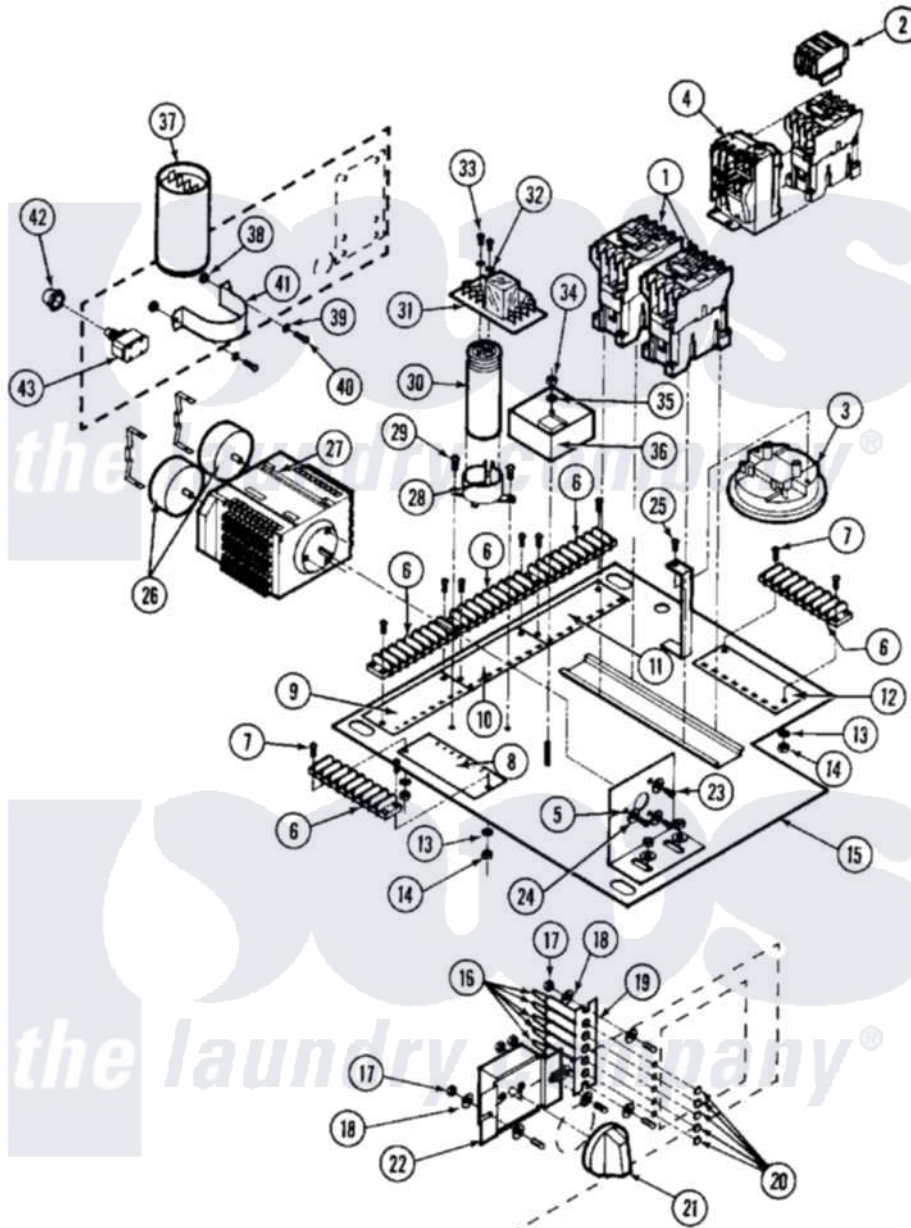

Maytag MAF35MC4TS 08 - CONTROL MODULE (MAF35MC4Tx)

Maytag [Residential Maytag MAF35MC4TS Washer Parts](#) Parts Diagram 08 - CONTROL MODULE (MAF35MC4Tx)
 Click on the part number to view part

Item	Original Part Number	Replaced By	Status	Part Description
001	24001105	24002051		Contactor-
002	24001104		Not Available	CONTACTOR, AUX. ADDER
003	24001223		Not Available	SWITCH, DUAL LEVEL
004	24001233			Protector, Overload
005	W10124350		Not Available	PART NUMBER NOT AVAILABLE
006	24001412		Not Available	STRIP, TERMINAL
007	24001414	4450038		Screw
008	NLA		Not Available	DECAL,INSUL. TERM STRIP (1-8)
009	NLA		Not Available	DECAL,INSUL. TERM STRIP (9-16)
010	NLA		Not Available	DECAL,INSUL. TERM STRIP (17-24)
011	NLA		Not Available	DECAL,INSUL. TERM STRIP (25-32)
012	24001030		Not Available	DECAL,INSUL. TERM STIRP (33-40)
013	24001415			Washer, S.s.