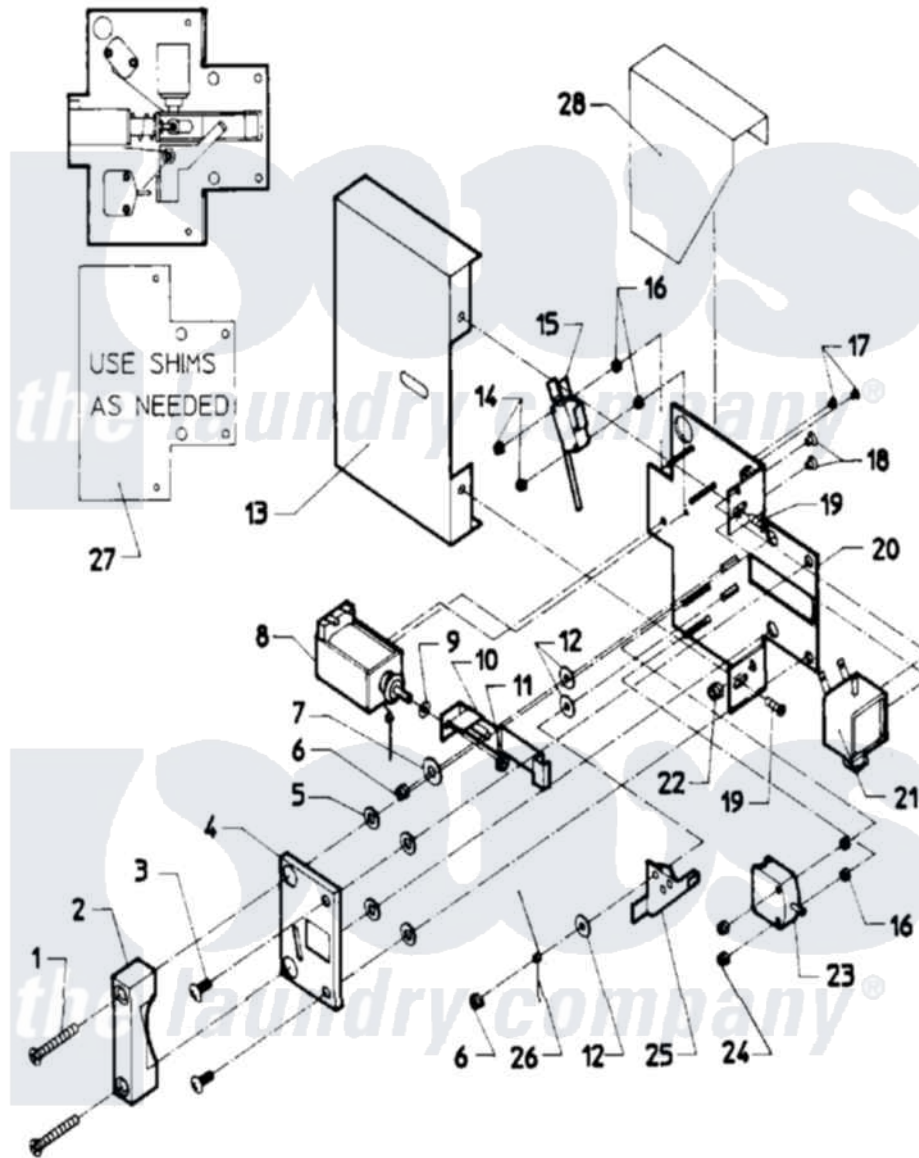

Maytag MAF35MC4TW 03 - DOOR SAFETY INTERLOCK (MAF35MC4Tx)

Maytag [Residential Maytag MAF35MC4TW Washer Parts](#) Parts Diagram 03 - DOOR SAFETY INTERLOCK (MAF35MC4Tx)

[Click on the part number to view part](#)

Item	Original Part Number	Replaced By	Status	Part Description
001	24001642			Screw, S.s.
002	24001483		Not Available	CATCH, DOOR LOCK
003	24001323			Screw
004	24001484		Not Available	COVER, DOOR LOCK PLATE
005	24001295			Lockwasher, S.s.
006	24001342	74005230		Nut, Lock
007	24001485			Washer, Shoulder
008	24001101			Solenoid, Door Rel
009	24001358			Washer, Flat
010	24001250			Button, Push
011	24001481	Y707702		Locknut
012	24001480			Washer, Teflon
013	24001487		Not Available	COVER, DOOR LOCK ASSY.
014	24001476			Nut, Fiberlock
015	24001229			Switch, Door Lock
016	24001477		Not Available	SPACER, NYLON (No.6)

017	24001643		Screw, S.s.
018	24001479		Screw, S.s.
019	24001301	67006964	Screw, Glide
020	NLA	Not Available	PLATE, DOOR LOCK
021	24001102		Solenoid, Door Lck
022	24001305		Nut, Fiberlock
023	24001255		Switch, Door Handle
024	24001736	24001425	Nut, Fiberlock, Pltd
025	24001230		Lever, Door Lock
026	24001293		Spring, Torsion
027	24001559		Shim, Door Lock
028	24001488	Not Available	SHIELD, SPLASH (DOOR LOCK)
029	24001640		Door Lock Complete